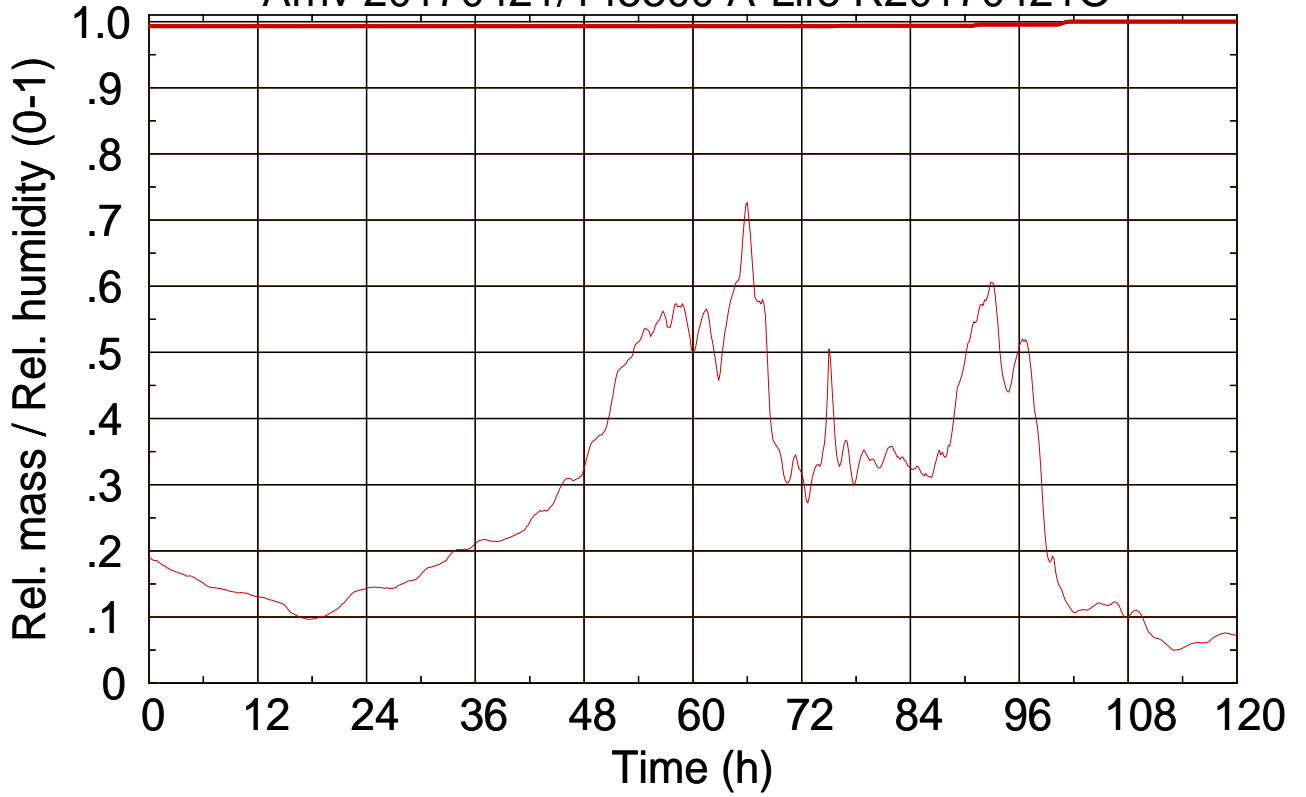

Arriv 20170421/145300 A-Life R20170421O

0 —

Arriv 20170421/145300 A-Life R20170421O

— Height

— Mixing height