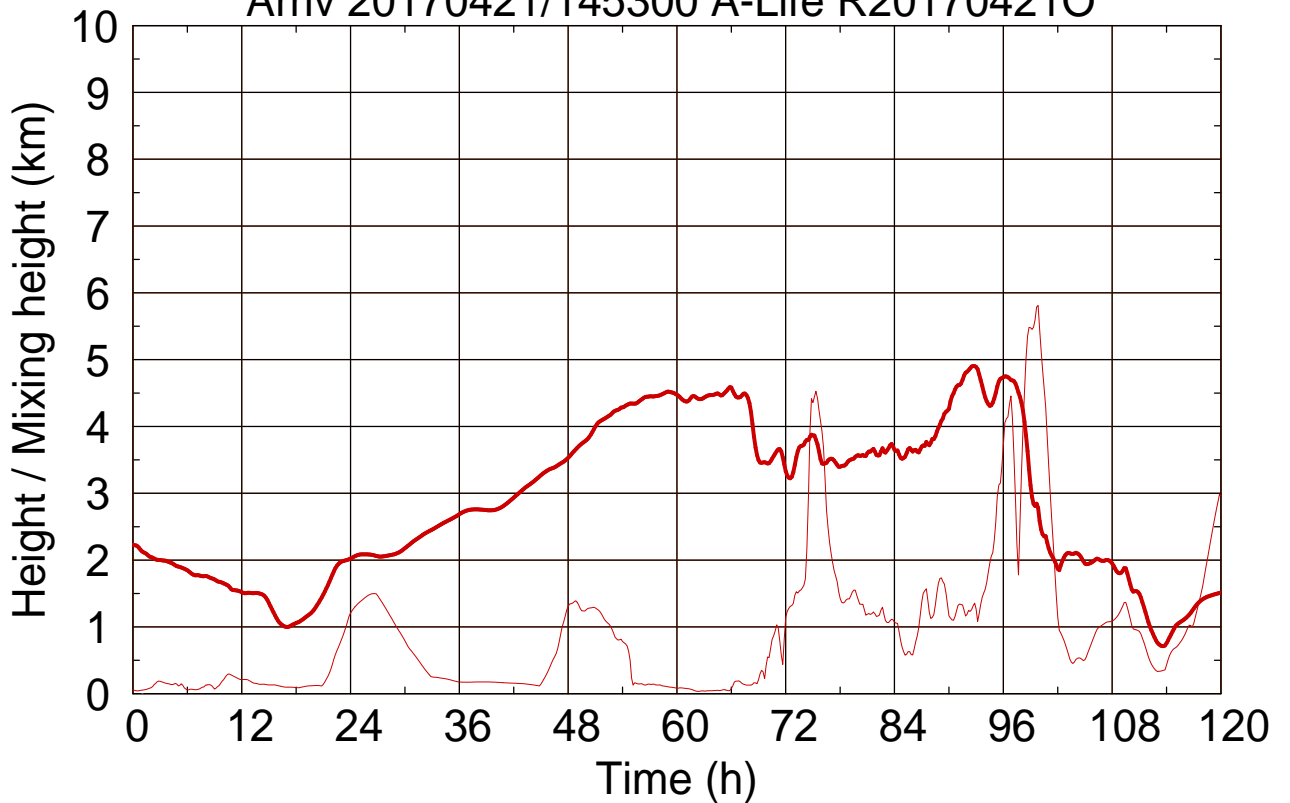

Arriv 20170421/145300 A-Life R20170421O

0 —

Arriv 20170421/145300 A-Life R20170421O

— Height

— Mixing height