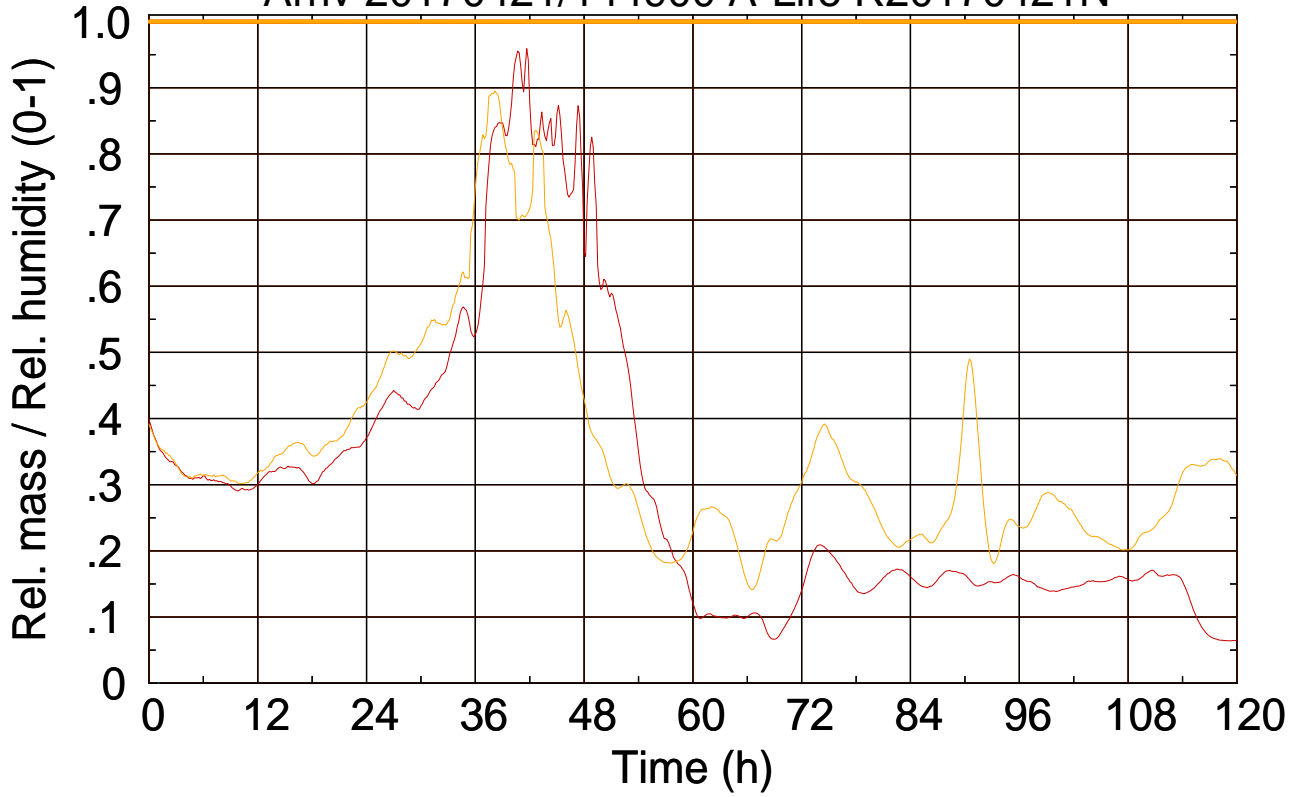

Arriv 20170421/144900 A-Life R20170421N

0 — 1

Arriv 20170421/144900 A-Life R20170421N

— Height — Mixing height