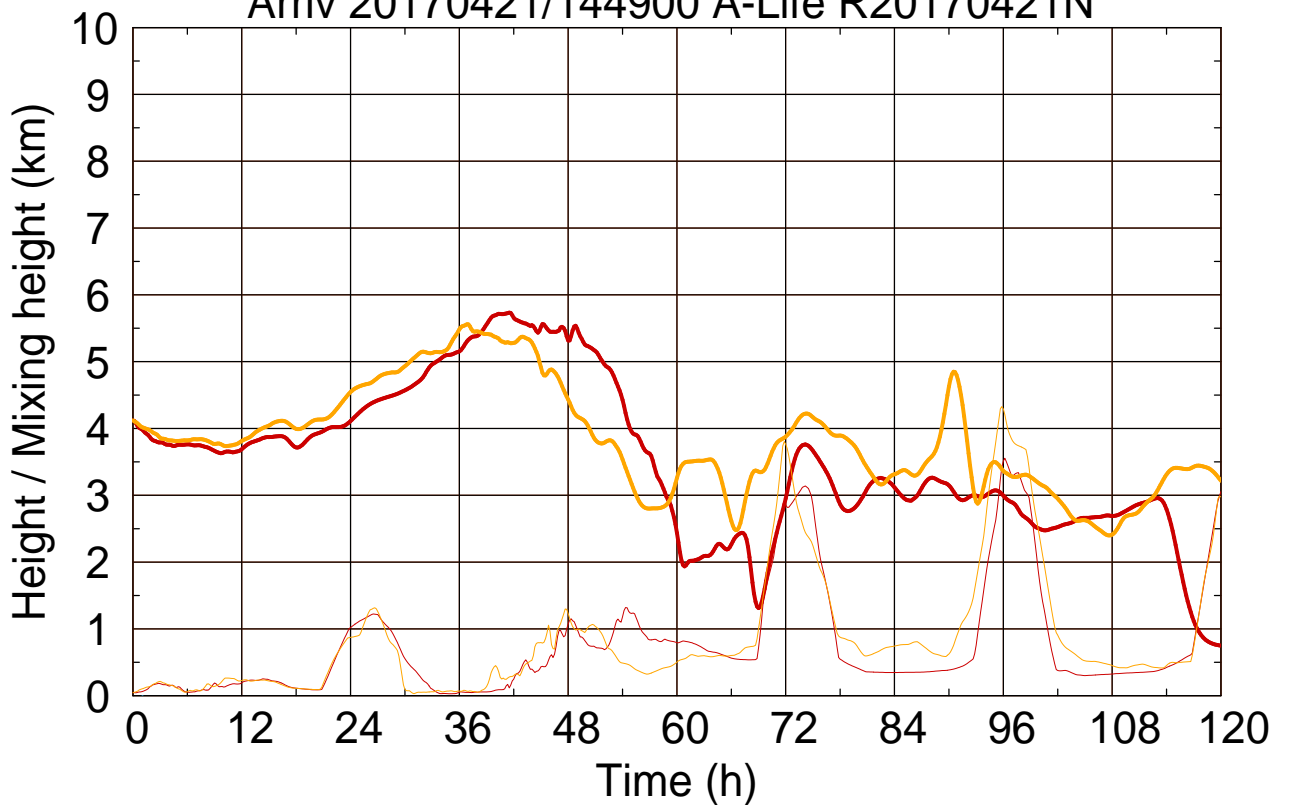

Arriv 20170421/144900 A-Life R20170421N

0 — 1

Arriv 20170421/144900 A-Life R20170421N

— Height — Mixing height