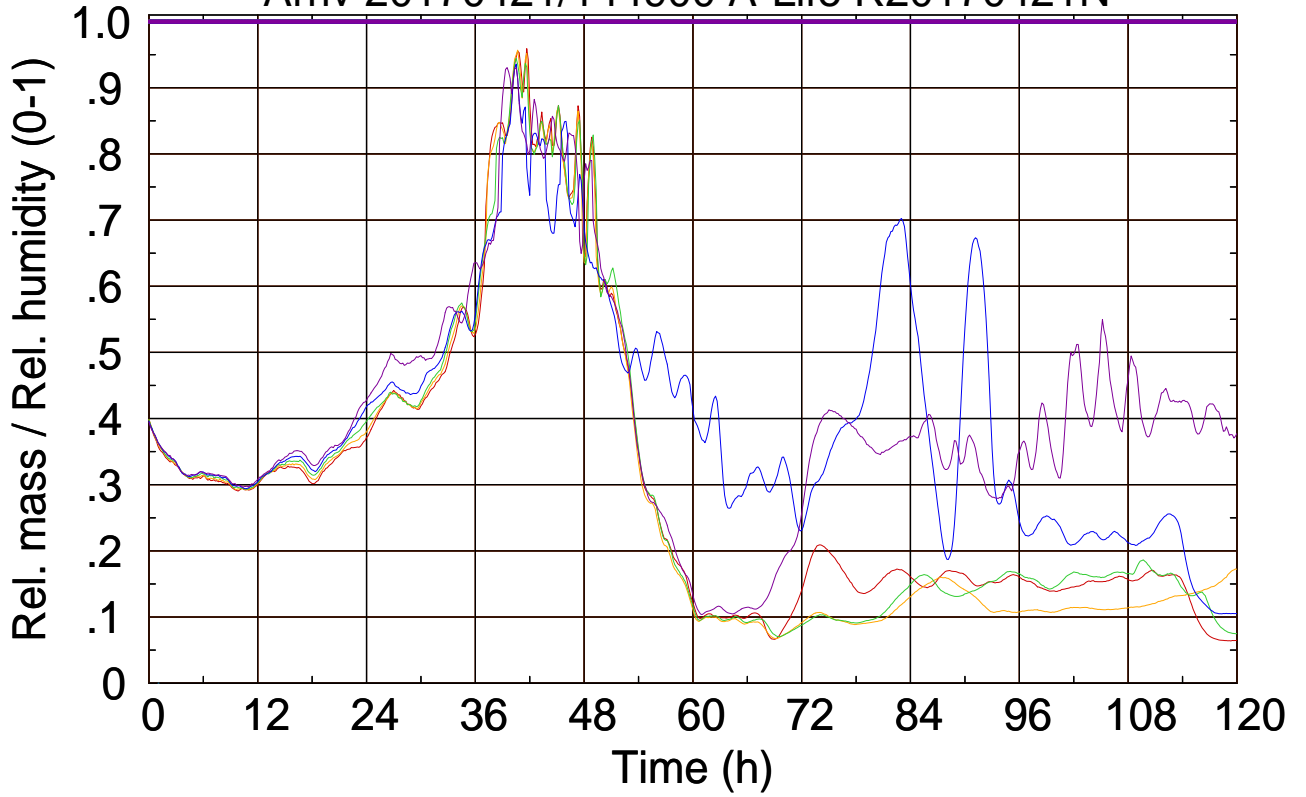

Arriv 20170421/144900 A-Life R20170421N

0 — 1 — 2 — 3 — 4 —

Arriv 20170421/144900 A-Life R20170421N

—— Height

—— Mixing height

Arriv 20170421/144400 A-Life R20170421N

0 — 1 —

Arriv 20170421/144400 A-Life R20170421N

— Height — Mixing height