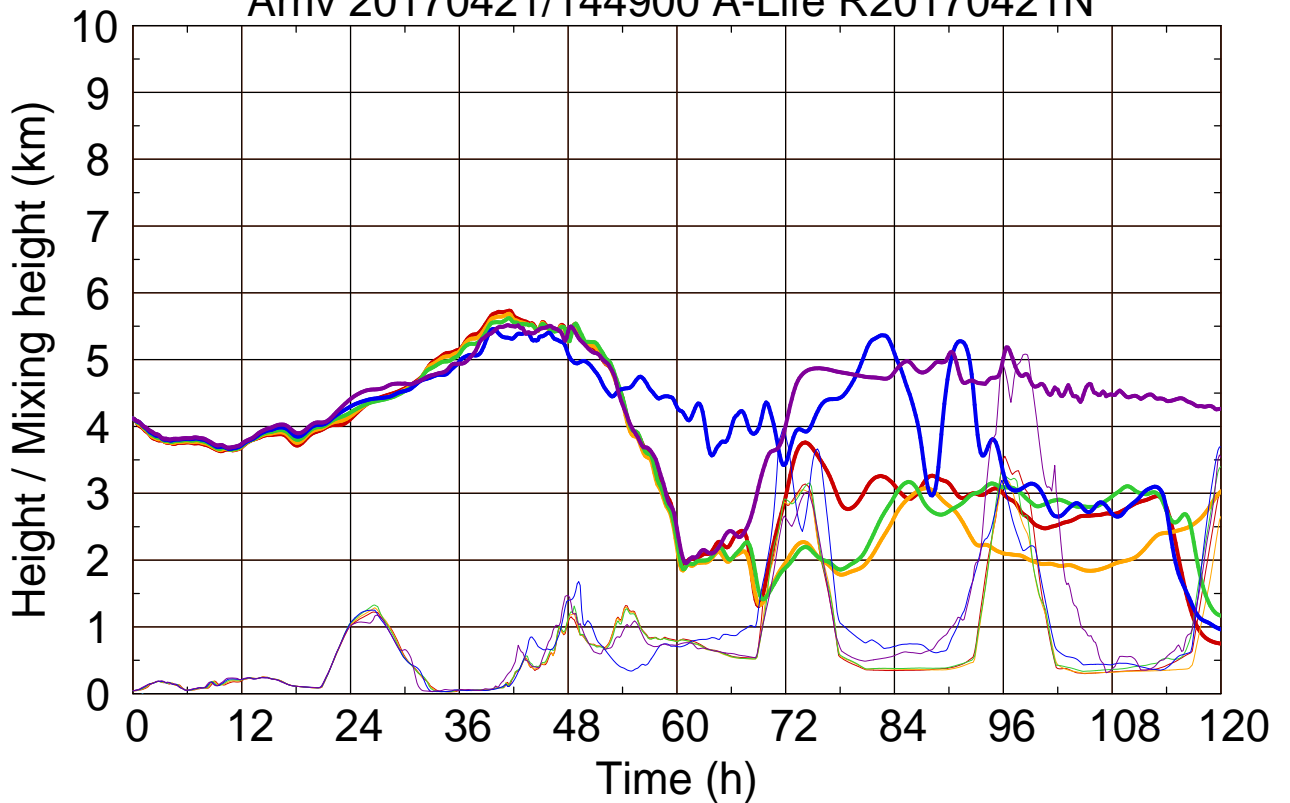

Arriv 20170421/144900 A-Life R20170421N

0 — 1 — 2 — 3 — 4 —

Arriv 20170421/144900 A-Life R20170421N

—— Height

—— Mixing height

Arriv 20170421/144400 A-Life R20170421N

0 — 1 —

Arriv 20170421/144400 A-Life R20170421N

— Height — Mixing height