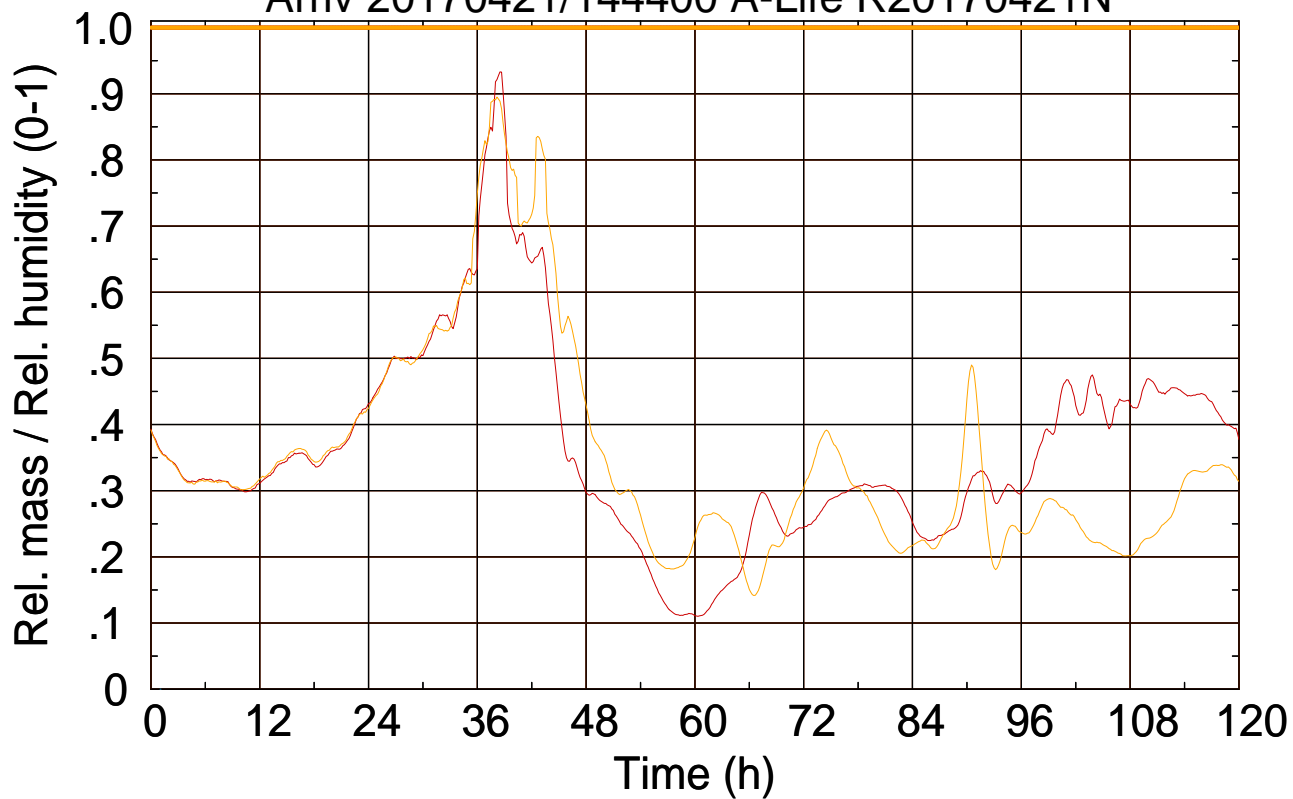

Arriv 20170421/144900 A-Life R20170421N

0 — 1 — 2 — 3 — 4 —

Arriv 20170421/144900 A-Life R20170421N

—— Height

—— Mixing height

Arriv 20170421/144400 A-Life R20170421N

0 — 1 —

Arriv 20170421/144400 A-Life R20170421N

— Height — Mixing height