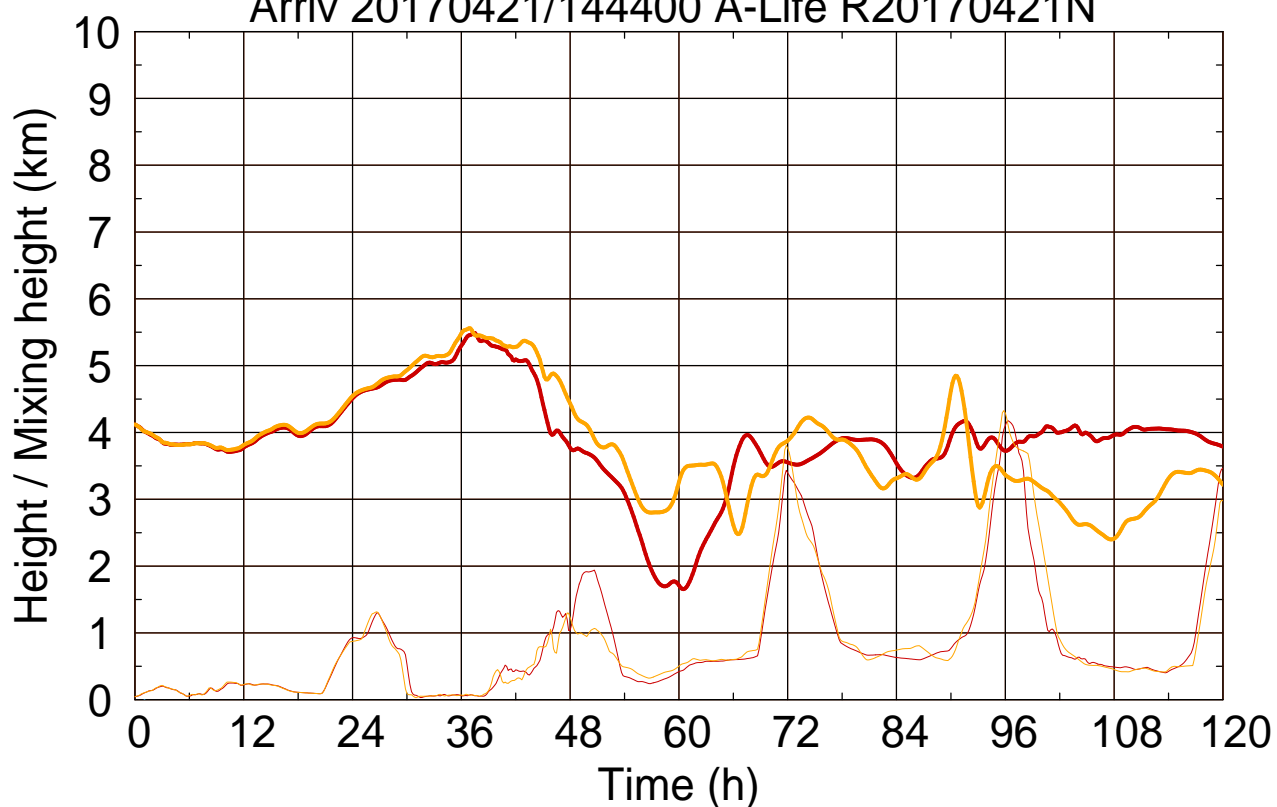

Arriv 20170421/144900 A-Life R20170421N

0 — 1 — 2 — 3 — 4 —

Arriv 20170421/144900 A-Life R20170421N

—— Height

—— Mixing height

Arriv 20170421/144400 A-Life R20170421N

0 — 1 —

Arriv 20170421/144400 A-Life R20170421N

— Height — Mixing height