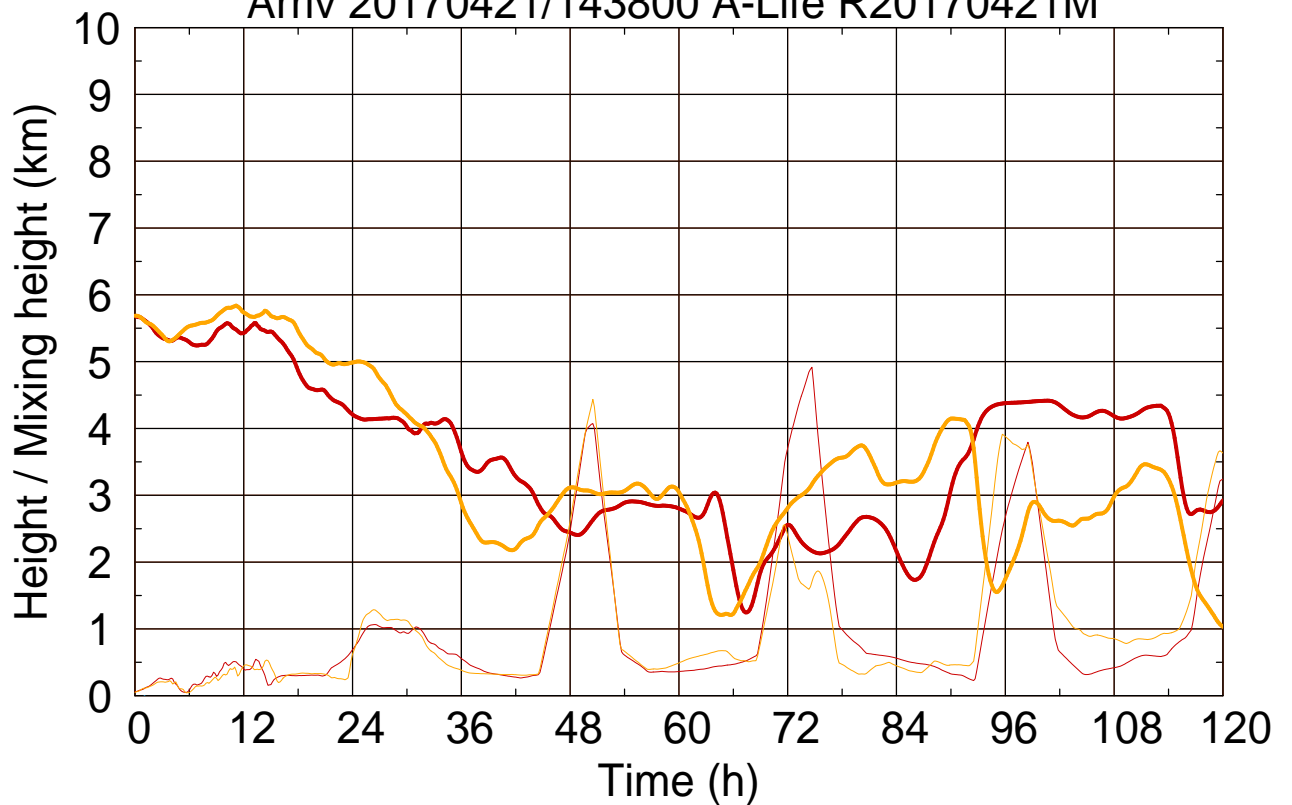

Arriv 20170421/143800 A-Life R20170421M

0 — 1 —

Arriv 20170421/143800 A-Life R20170421M

— Height

— Mixing height