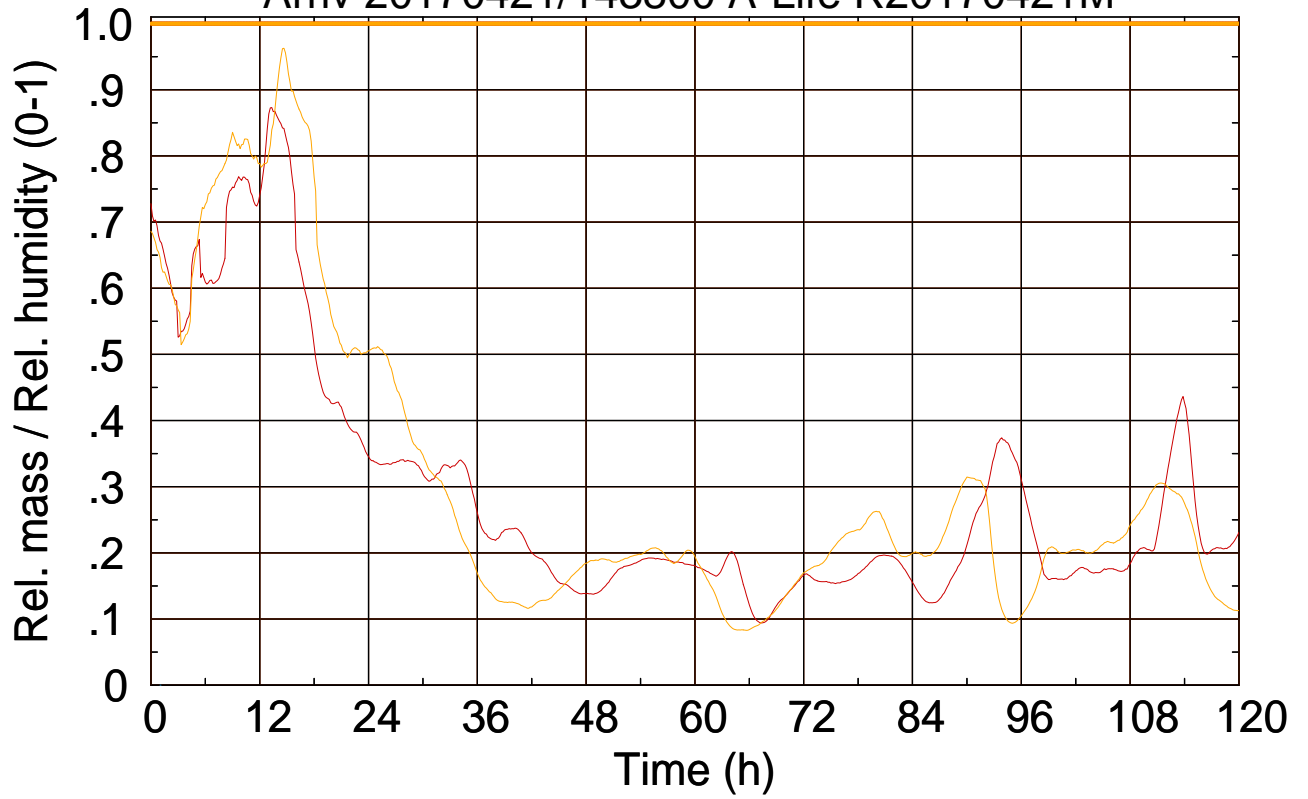

Arriv 20170421/143800 A-Life R20170421M

0 — 1 —

Arriv 20170421/143800 A-Life R20170421M

— Height

— Mixing height