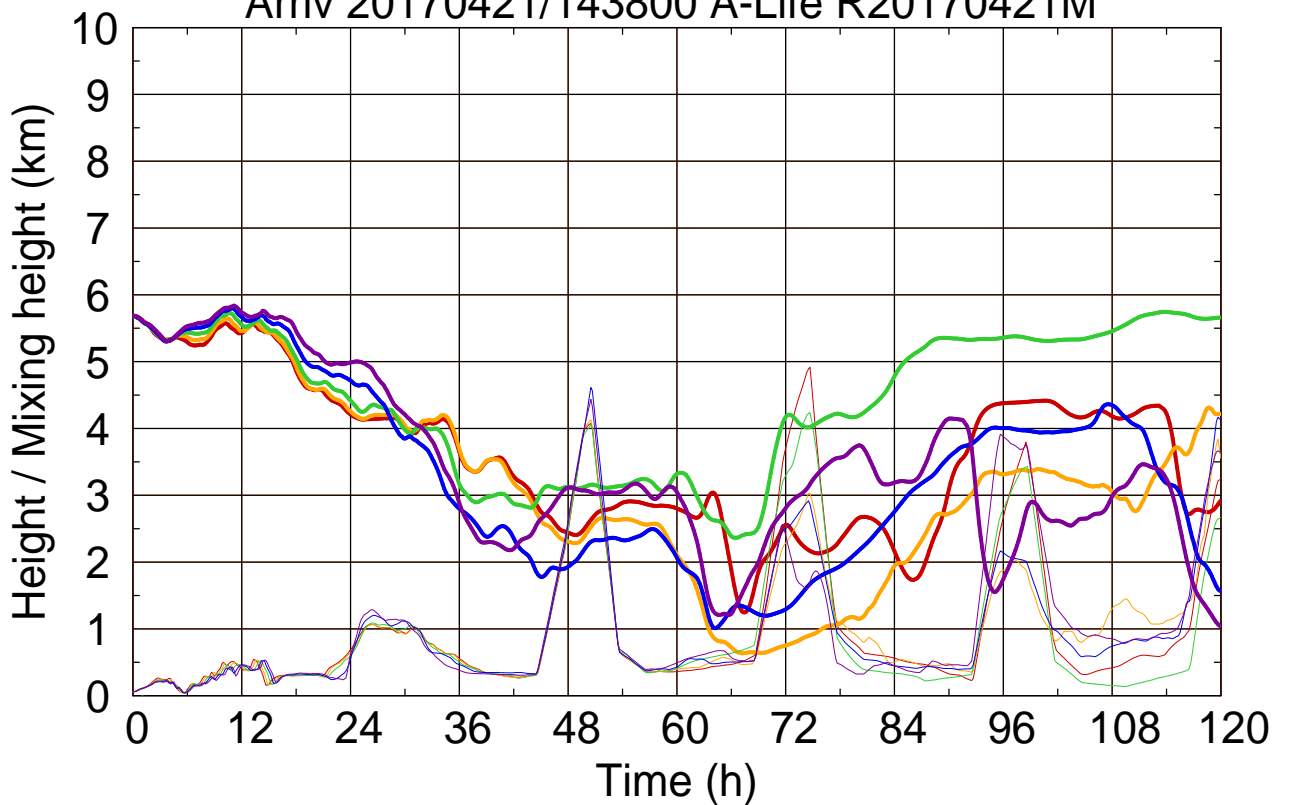

Arriv 20170421/143800 A-Life R20170421M

0 — 1 — 2 — 3 — 4 —

Arriv 20170421/143800 A-Life R20170421M

— Height

— Mixing height