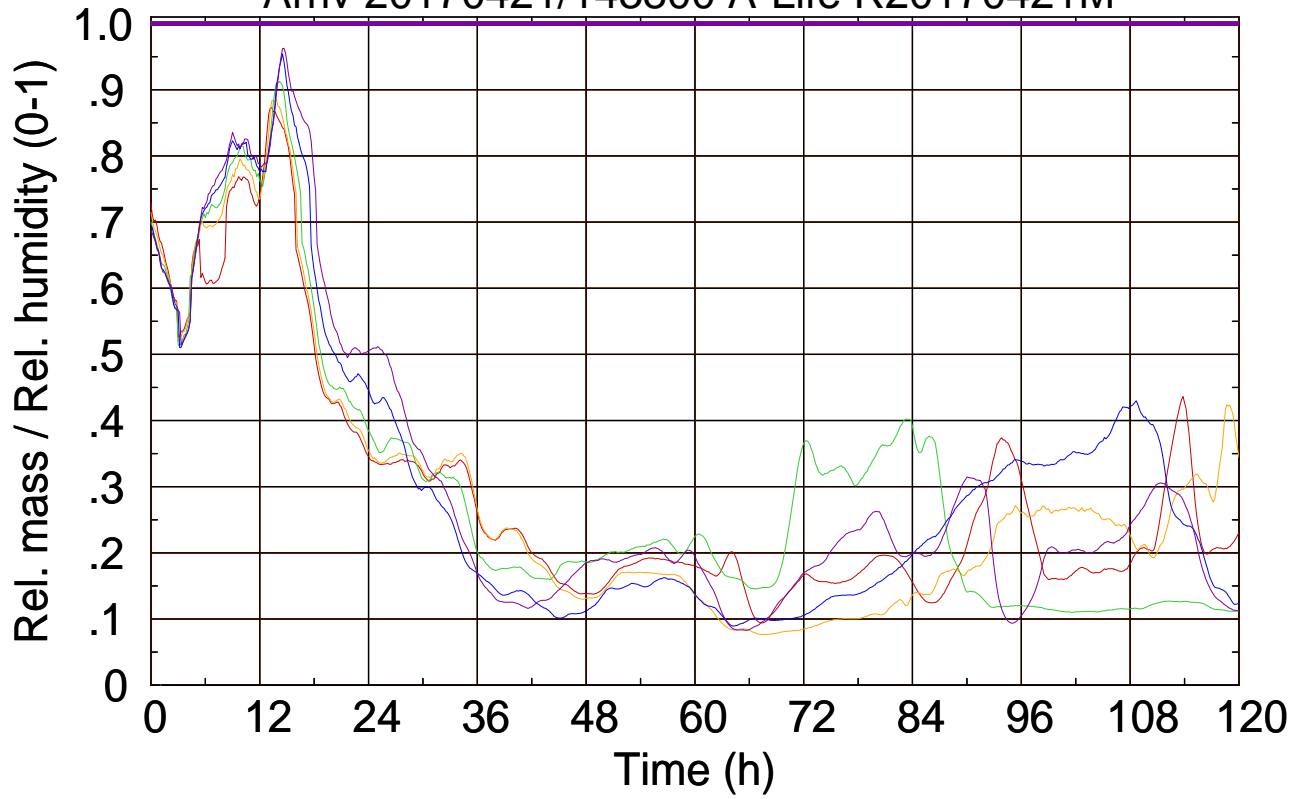

Arriv 20170421/143800 A-Life R20170421M

0 — 1 — 2 — 3 — 4 —

Arriv 20170421/143800 A-Life R20170421M

— Height

— Mixing height