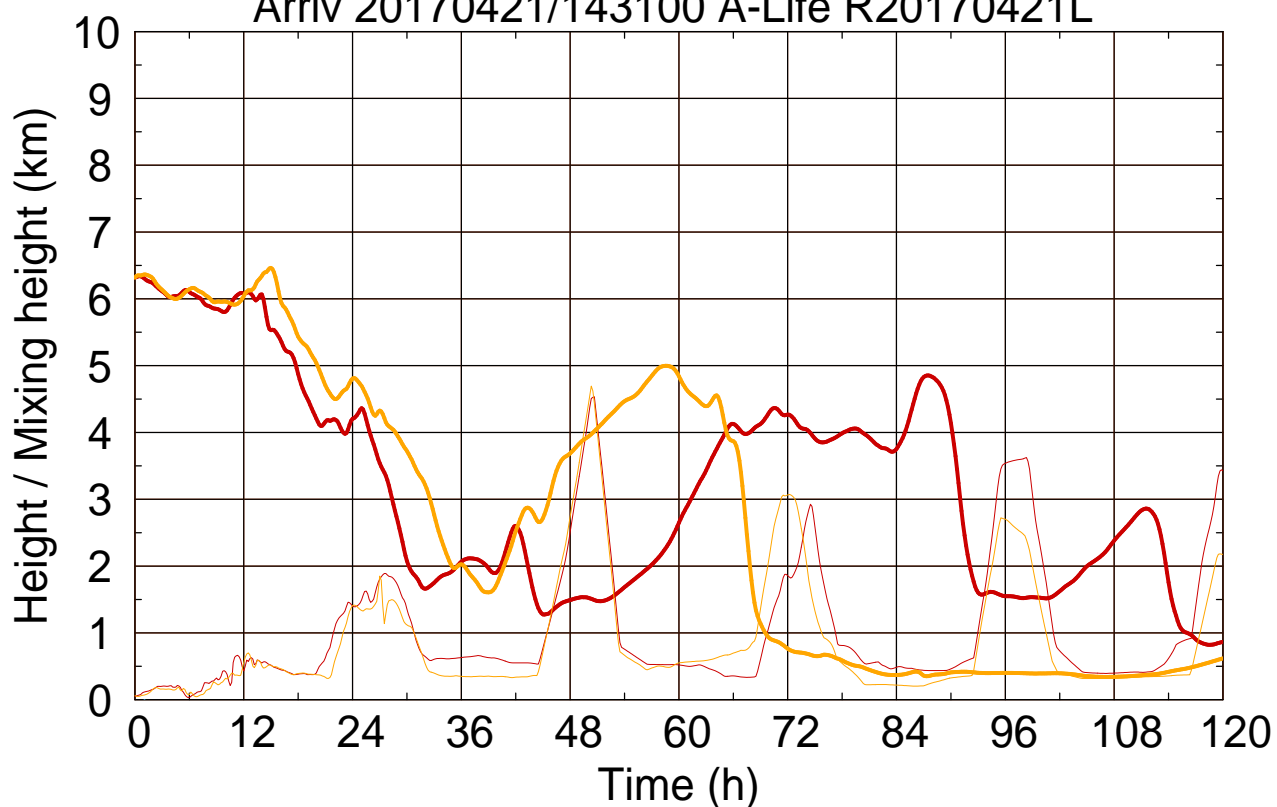

Arriv 20170421/143100 A-Life R20170421L

0 — 1

Arriv 20170421/143100 A-Life R20170421L

— Height — Mixing height