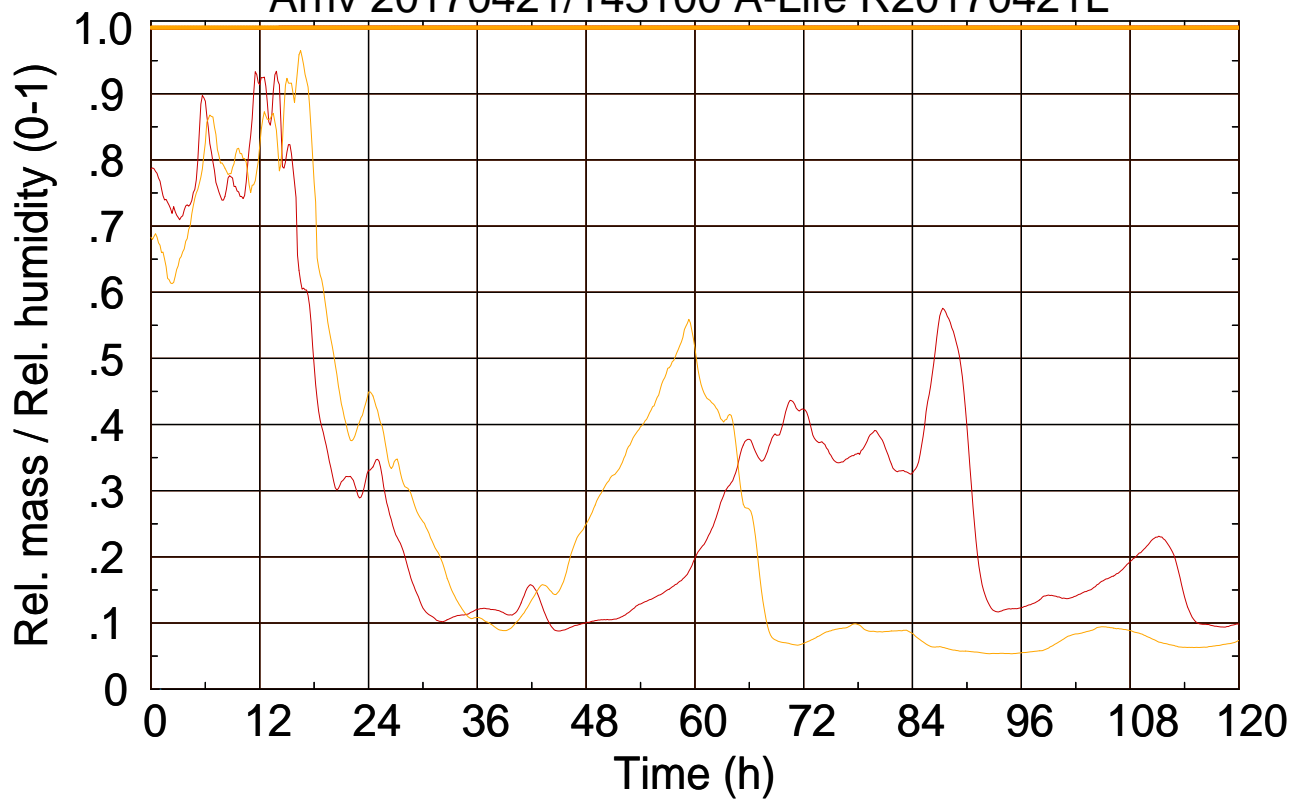

Arriv 20170421/143100 A-Life R20170421L

0 — 1

Arriv 20170421/143100 A-Life R20170421L

— Height — Mixing height