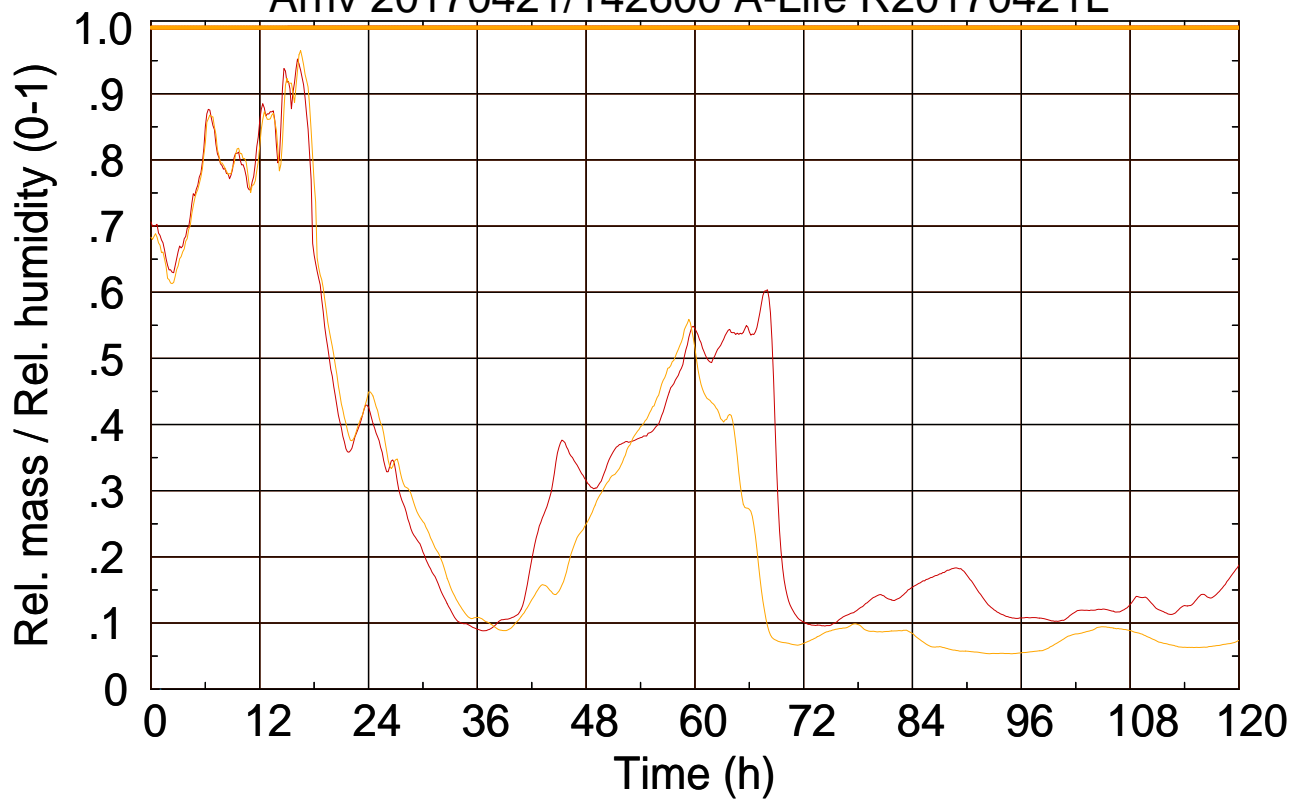

Arriv 20170421/143100 A-Life R20170421L

0 — 1 — 2 — 3 — 4

Arriv 20170421/143100 A-Life R20170421L

— Height — Mixing height

Arriv 20170421/142600 A-Life R20170421L

0 — 1 —

Arriv 20170421/142600 A-Life R20170421L

— Height — Mixing height