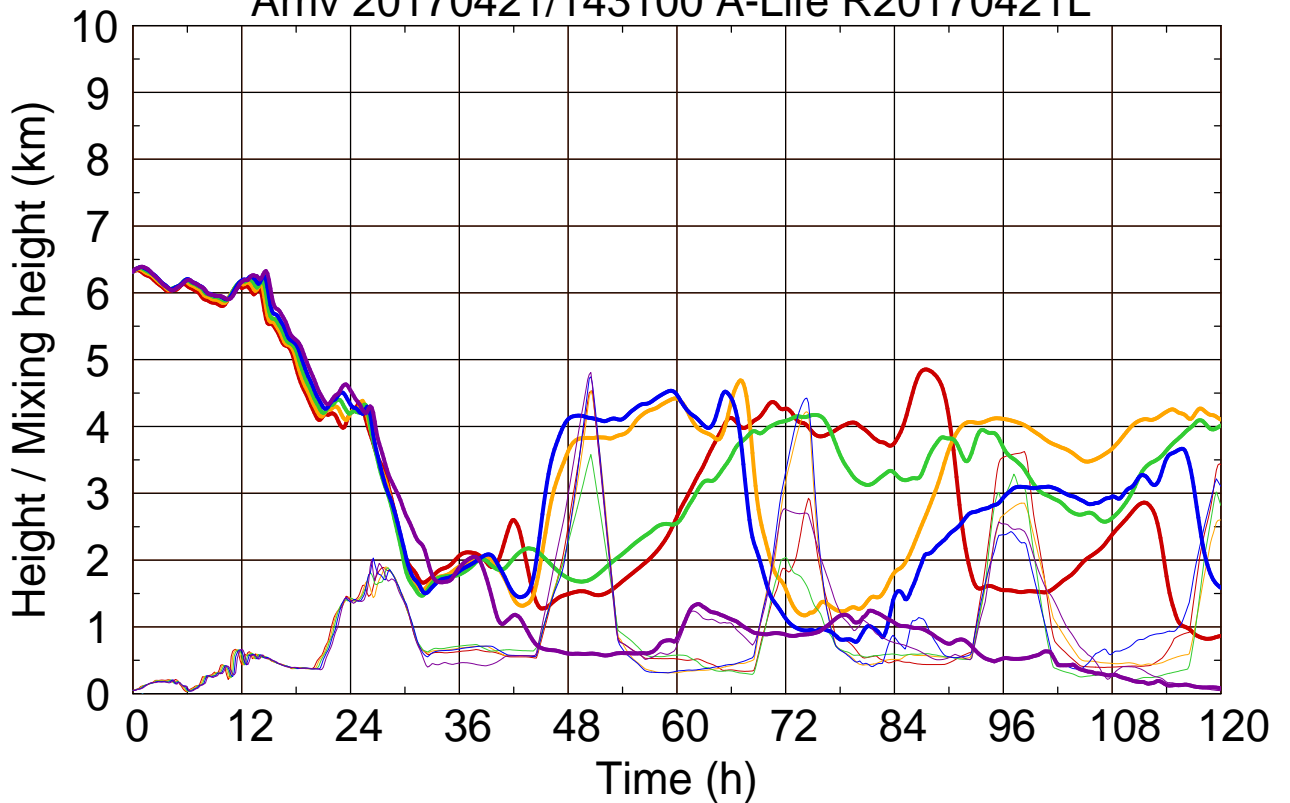

Arriv 20170421/143100 A-Life R20170421L

0 — 1 — 2 — 3 — 4

Arriv 20170421/143100 A-Life R20170421L

— Height — Mixing height

Arriv 20170421/142600 A-Life R20170421L

0 — 1 —

Arriv 20170421/142600 A-Life R20170421L

— Height — Mixing height