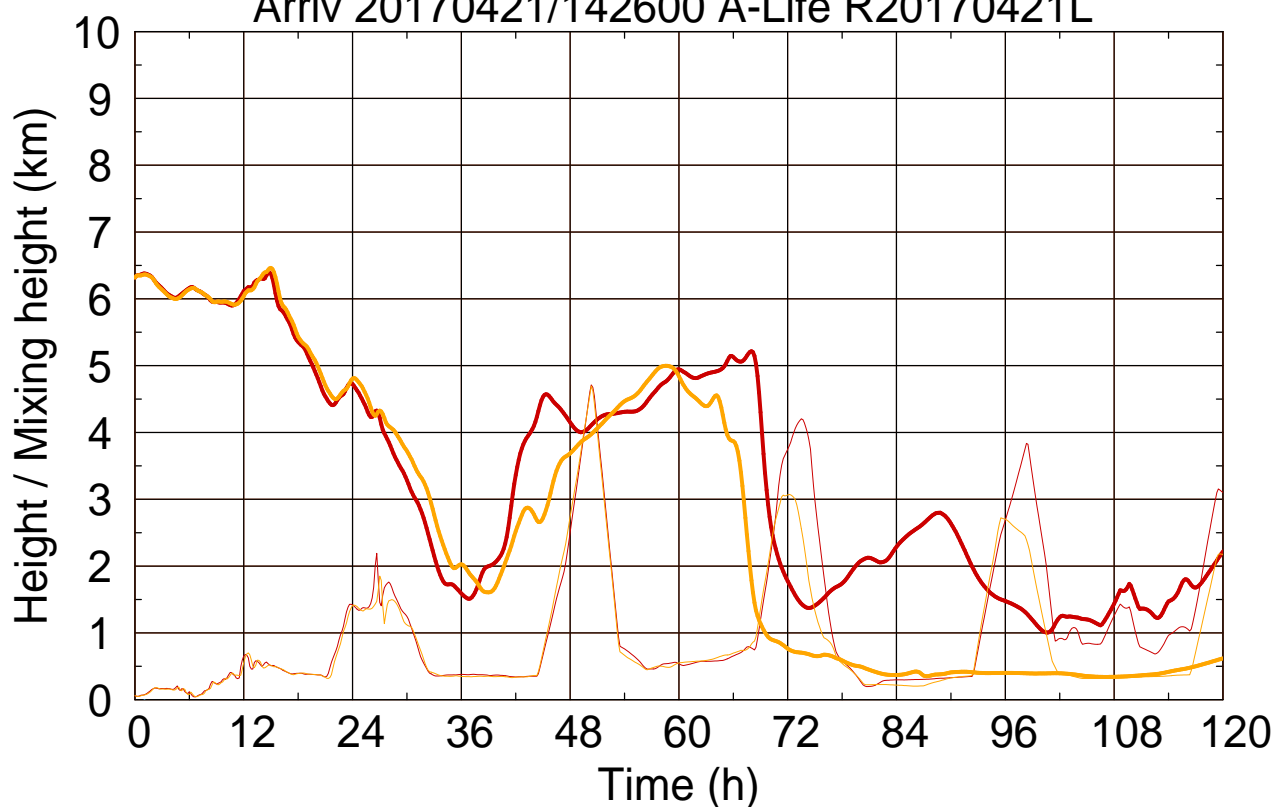

Arriv 20170421/143100 A-Life R20170421L

0 — 1 — 2 — 3 — 4

Arriv 20170421/143100 A-Life R20170421L

— Height — Mixing height

Arriv 20170421/142600 A-Life R20170421L

0 — 1 —

Arriv 20170421/142600 A-Life R20170421L

— Height — Mixing height