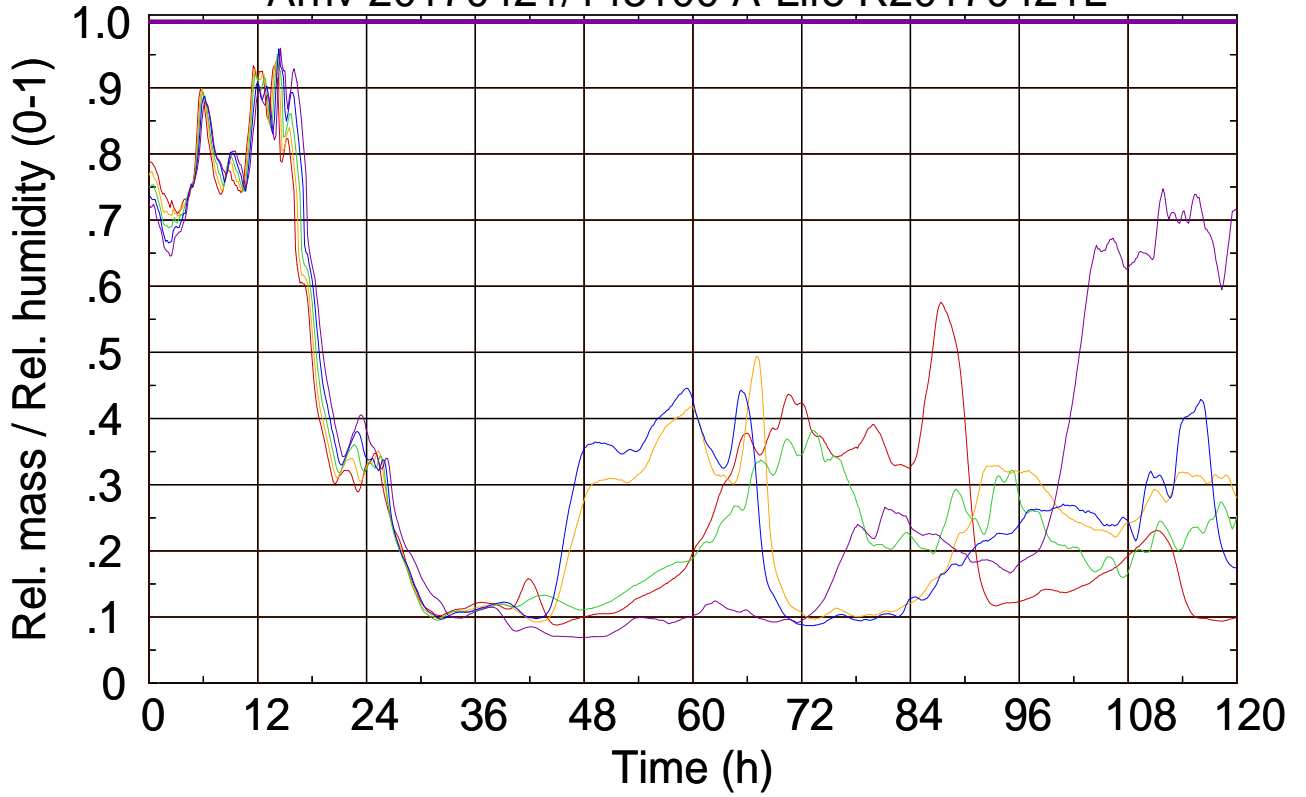

Arriv 20170421/143100 A-Life R20170421L

0 — 1 — 2 — 3 — 4

Arriv 20170421/143100 A-Life R20170421L

— Height — Mixing height

Arriv 20170421/142600 A-Life R20170421L

0 — 1 —

Arriv 20170421/142600 A-Life R20170421L

— Height — Mixing height