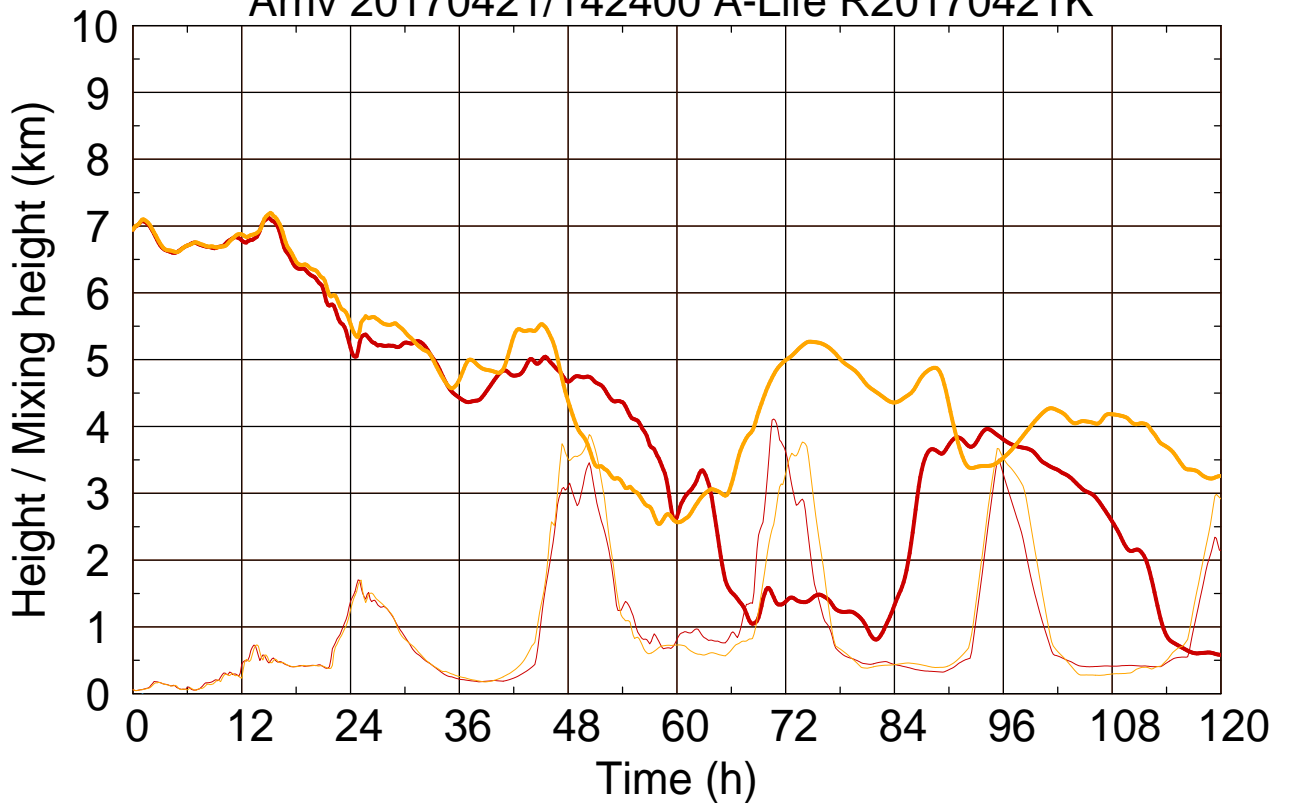

Arriv 20170421/142400 A-Life R20170421K

0 — 1 —

Arriv 20170421/142400 A-Life R20170421K

— Height

— Mixing height