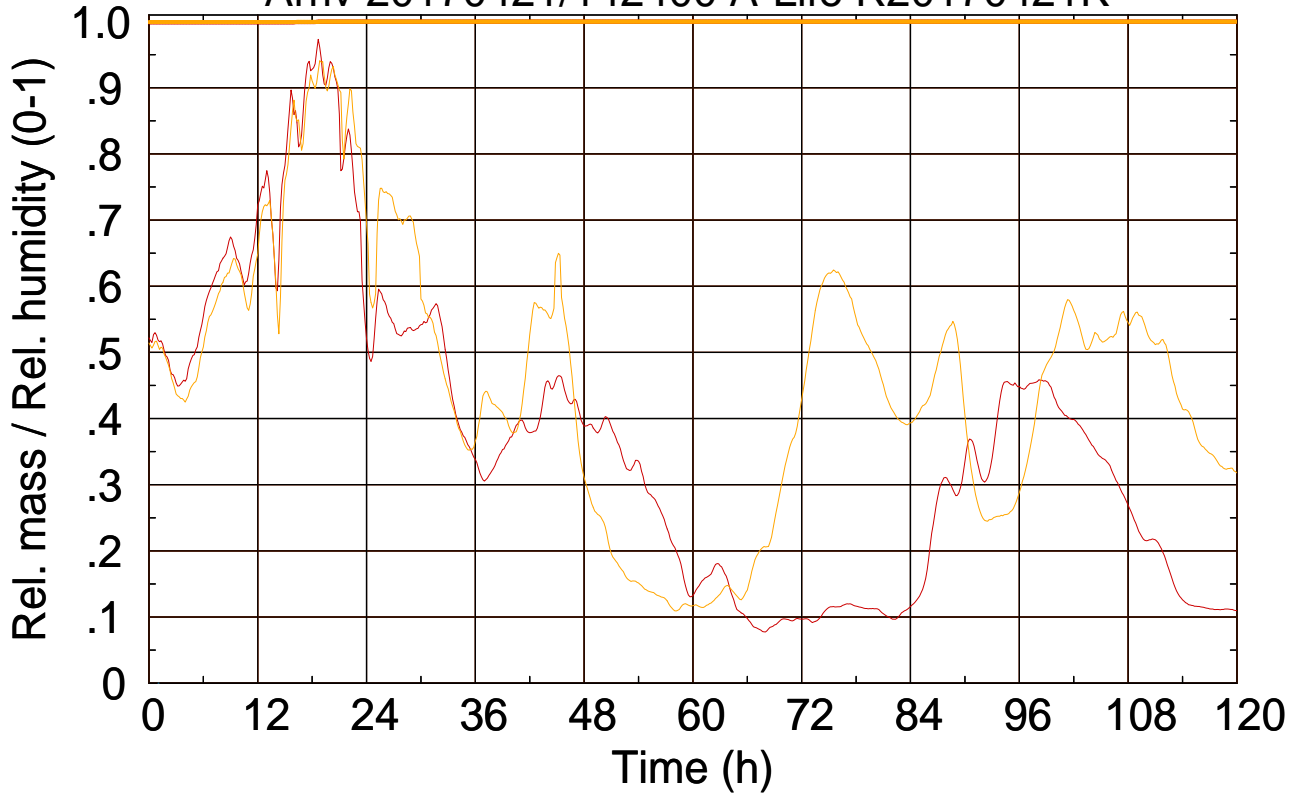

Arriv 20170421/142400 A-Life R20170421K

0 — 1 —

Arriv 20170421/142400 A-Life R20170421K

— Height

— Mixing height