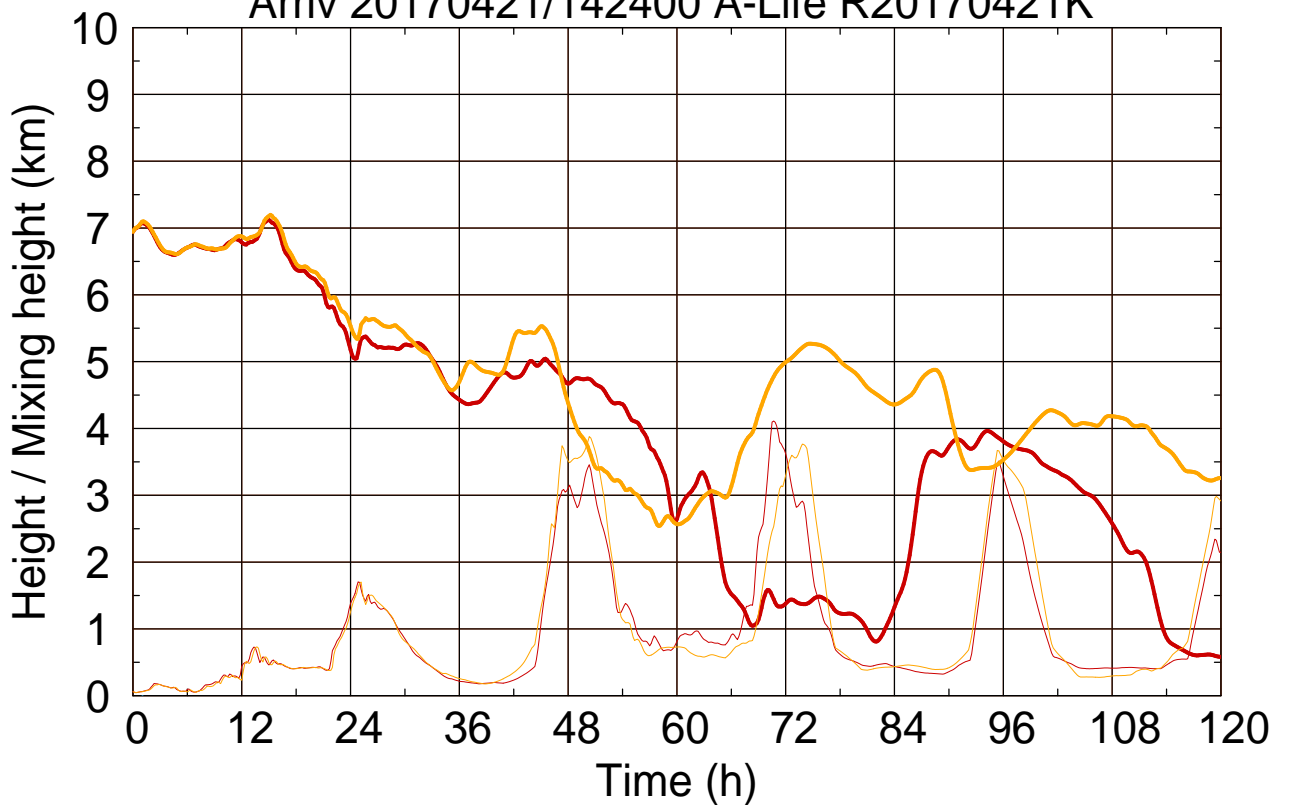

Arriv 20170421/142400 A-Life R20170421K

0 — 1

Arriv 20170421/142400 A-Life R20170421K

— Height

— Mixing height