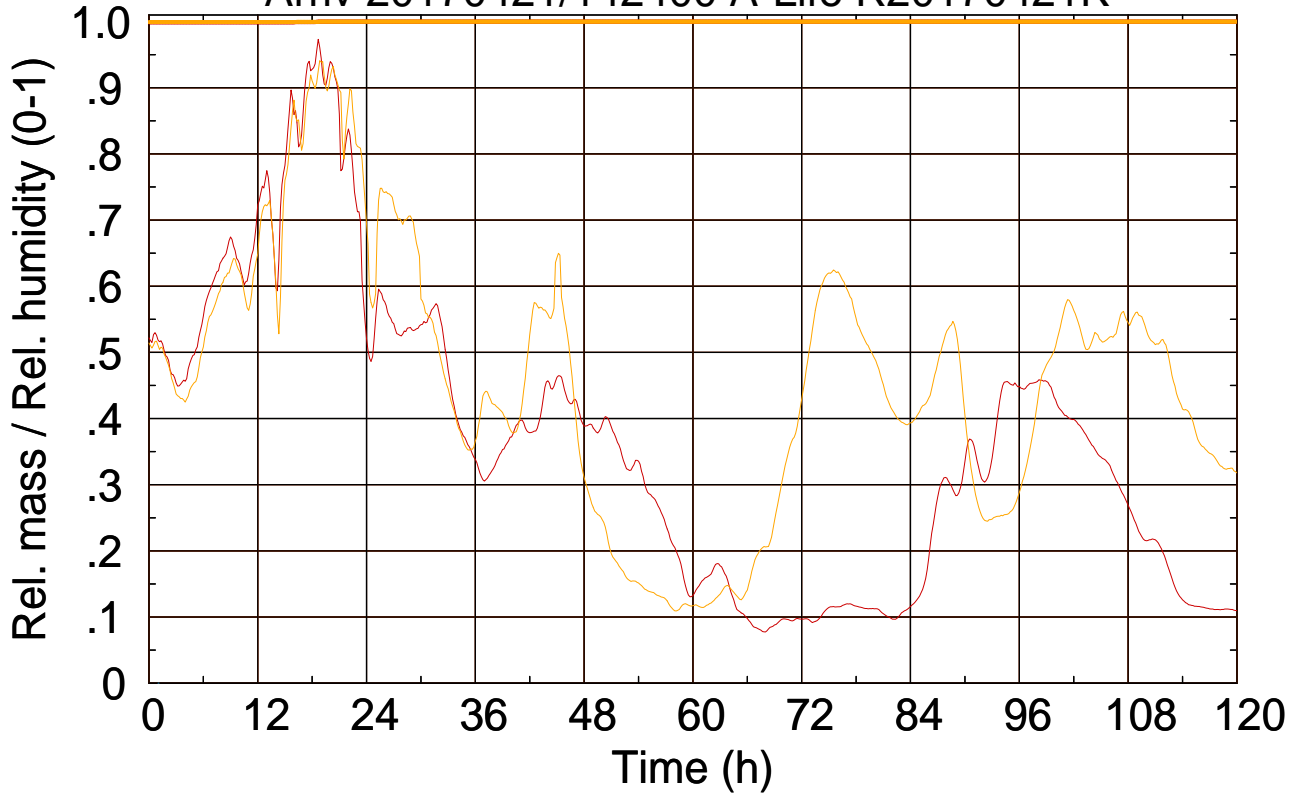

Arriv 20170421/142400 A-Life R20170421K

0 — 1

Arriv 20170421/142400 A-Life R20170421K

— Height

— Mixing height