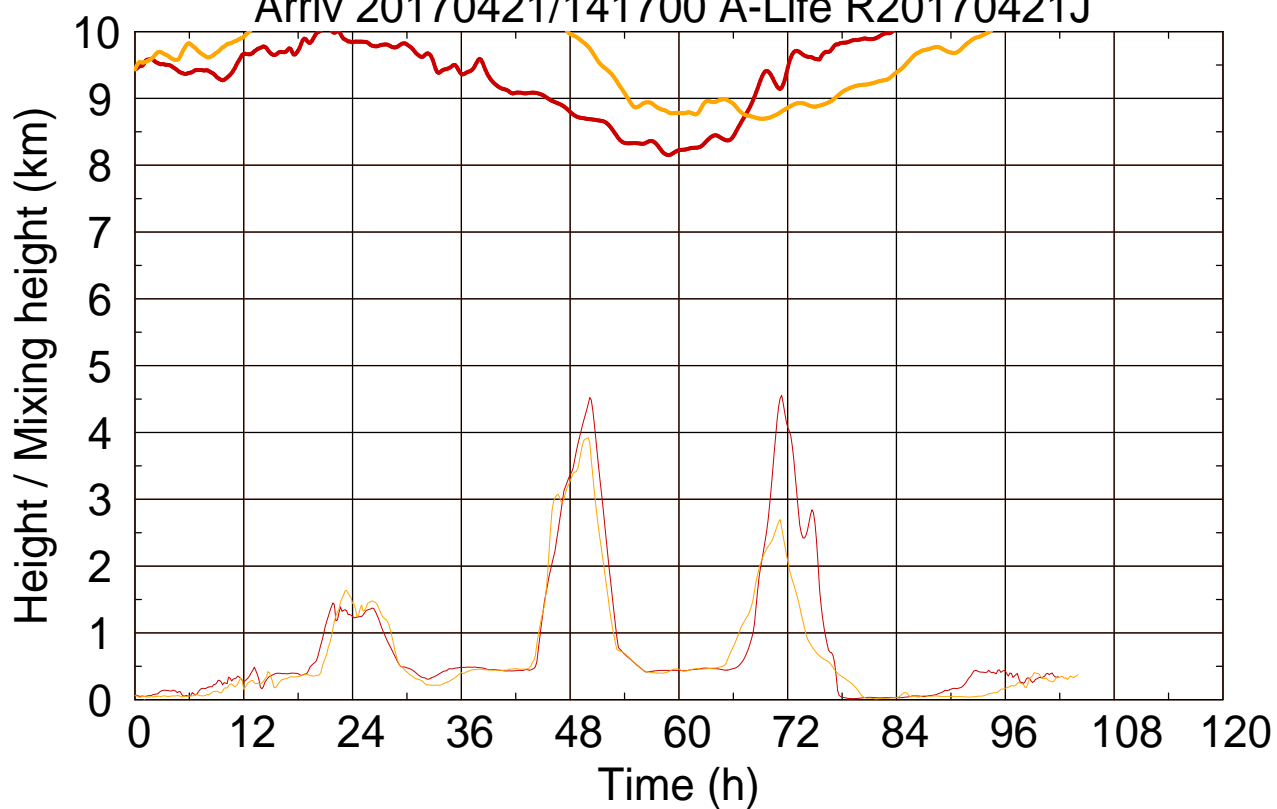

Arriv 20170421/141700 A-Life R20170421J

0 — 1 —

Arriv 20170421/141700 A-Life R20170421J

— Height

— Mixing height