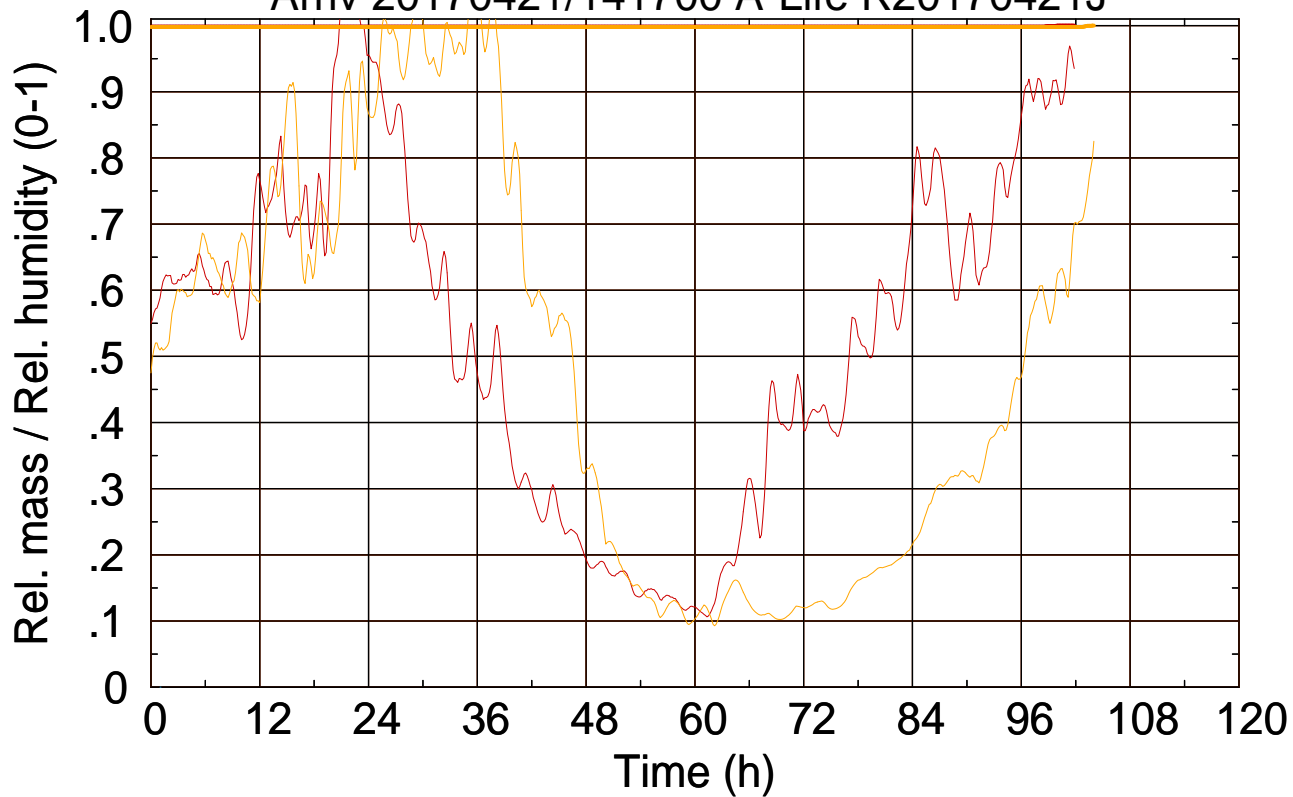

Arriv 20170421/141700 A-Life R20170421J

0 — 1 —

Arriv 20170421/141700 A-Life R20170421J

— Height

— Mixing height