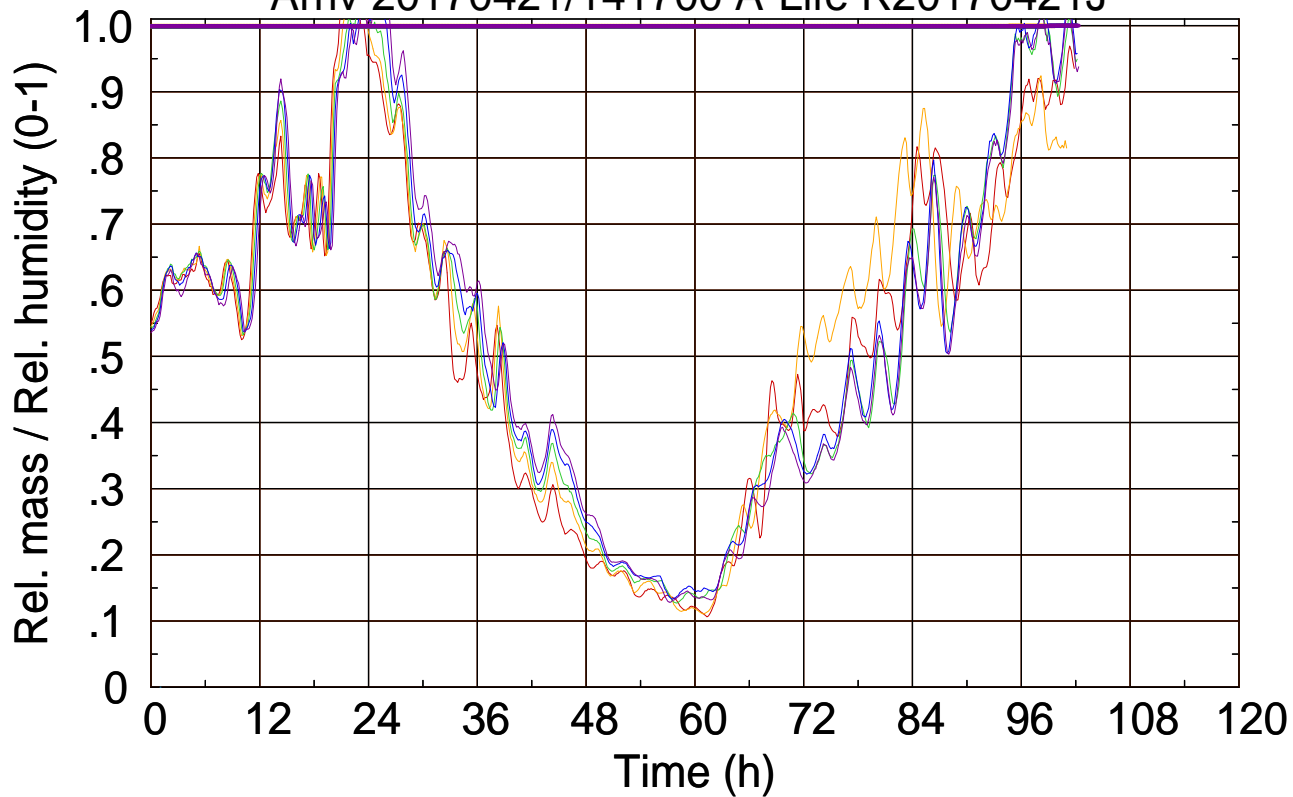

Arriv 20170421/141700 A-Life R20170421J

Arriv 20170421/141700 A-Life R20170421J

————— Height

————— Mixing height