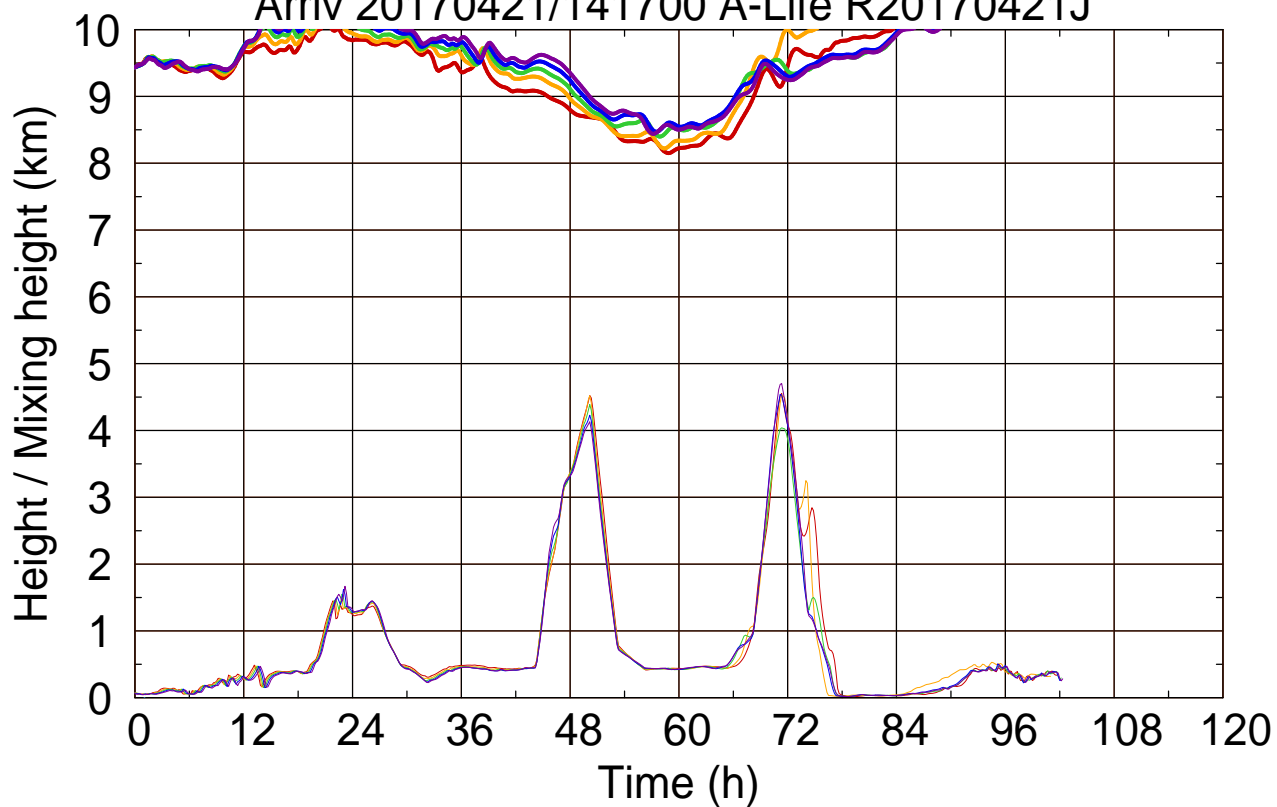

Arriv 20170421/141700 A-Life R20170421J

Arriv 20170421/141700 A-Life R20170421J

————— Height

————— Mixing height