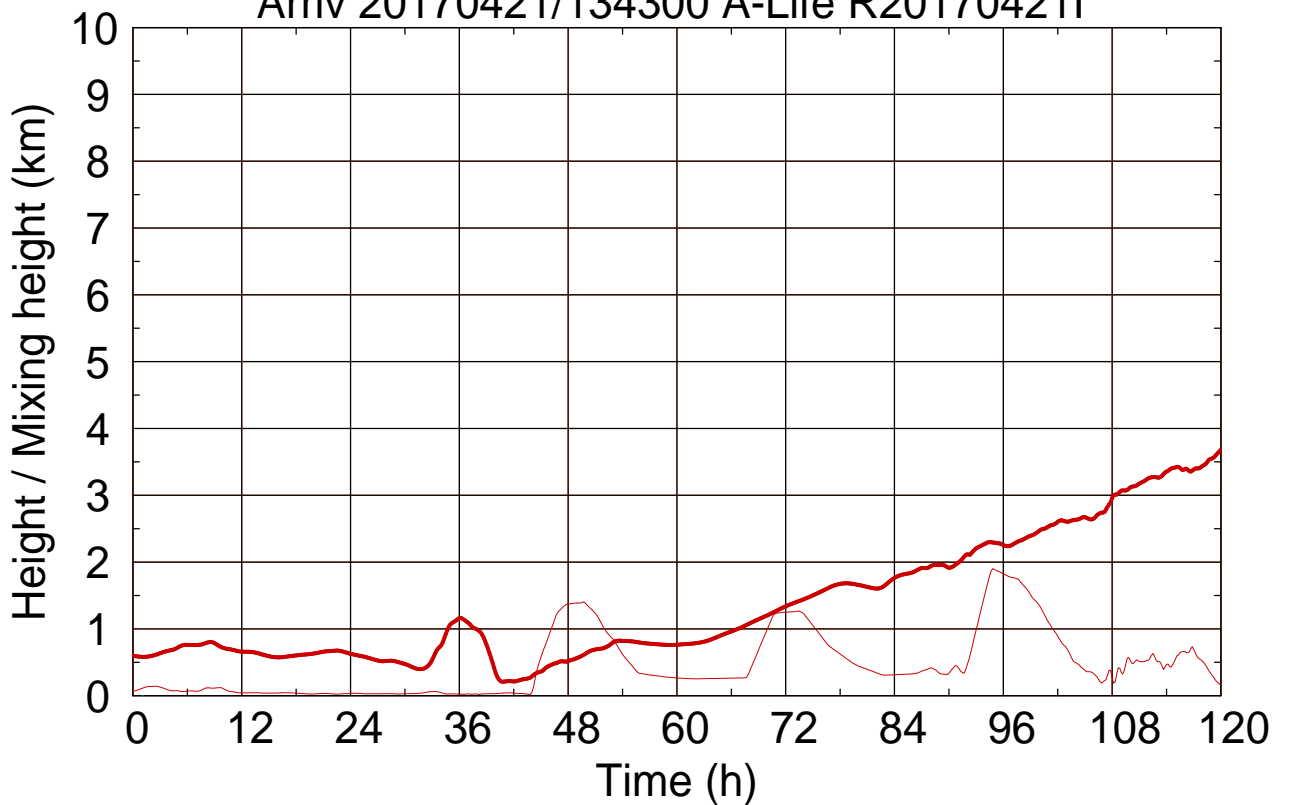

Arriv 20170421/134300 A-Life R20170421I

0 —

Arriv 20170421/134300 A-Life R20170421I

— Height

— Mixing height