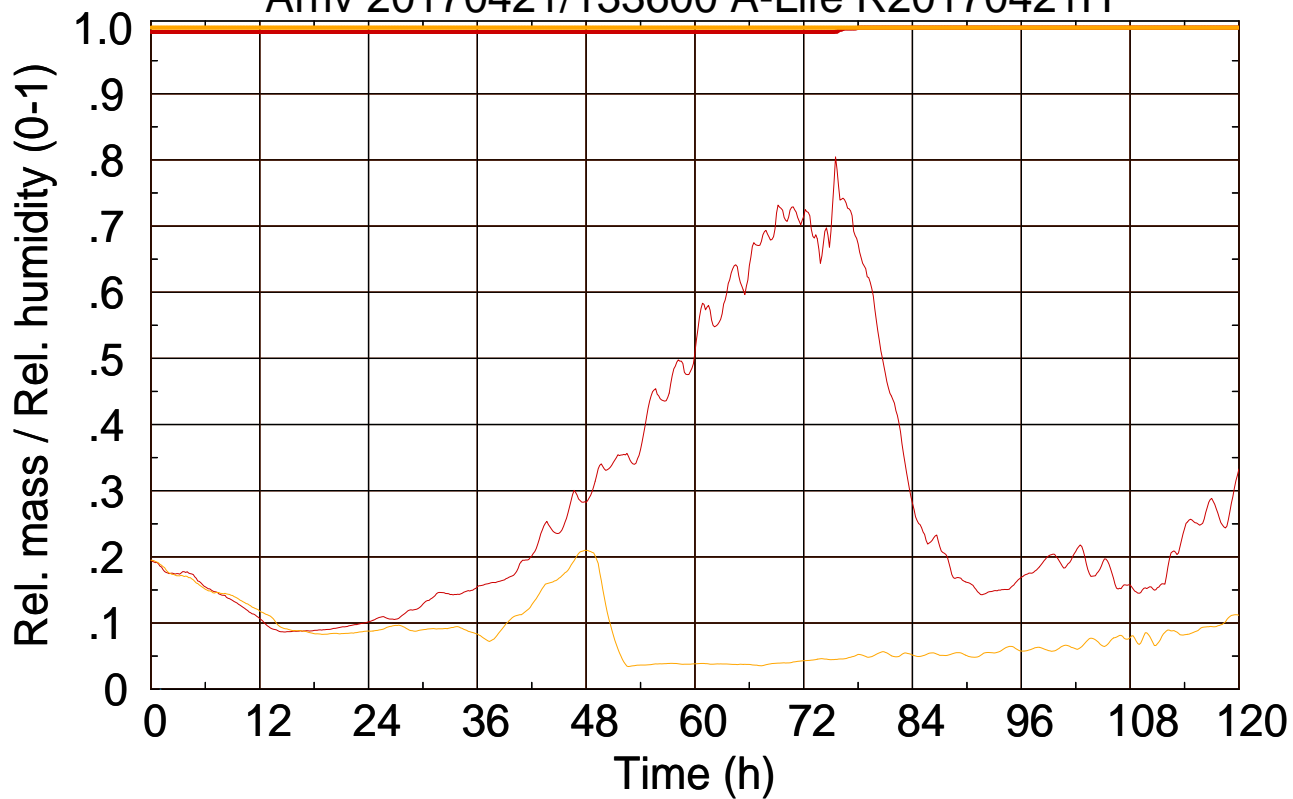

Arriv 20170421/133600 A-Life R20170421H

0 — 1 —

Arriv 20170421/133600 A-Life R20170421H

— Height — Mixing height