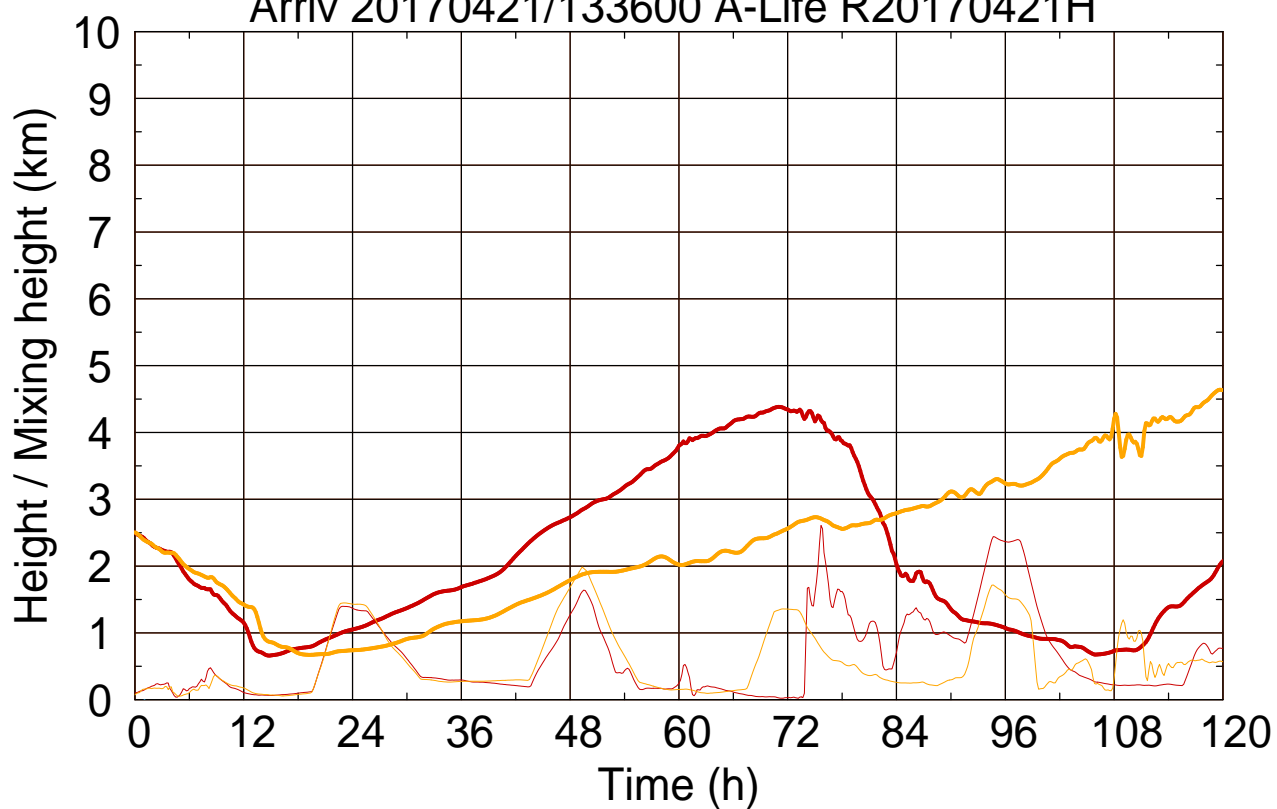

Arriv 20170421/133600 A-Life R20170421H

0 — 1 —

Arriv 20170421/133600 A-Life R20170421H

— Height — Mixing height