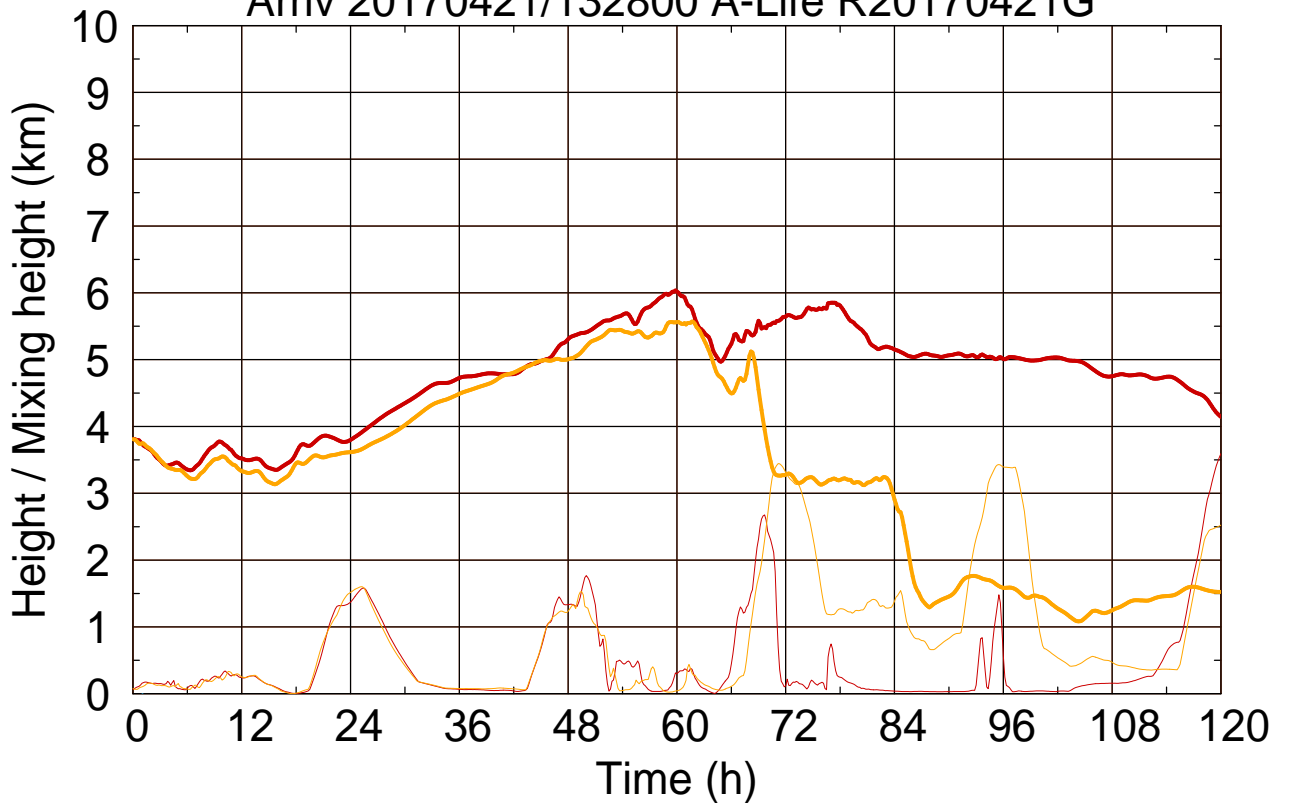

Arriv 20170421/132800 A-Life R20170421G

0 — 1 —

Arriv 20170421/132800 A-Life R20170421G

— Height

— Mixing height