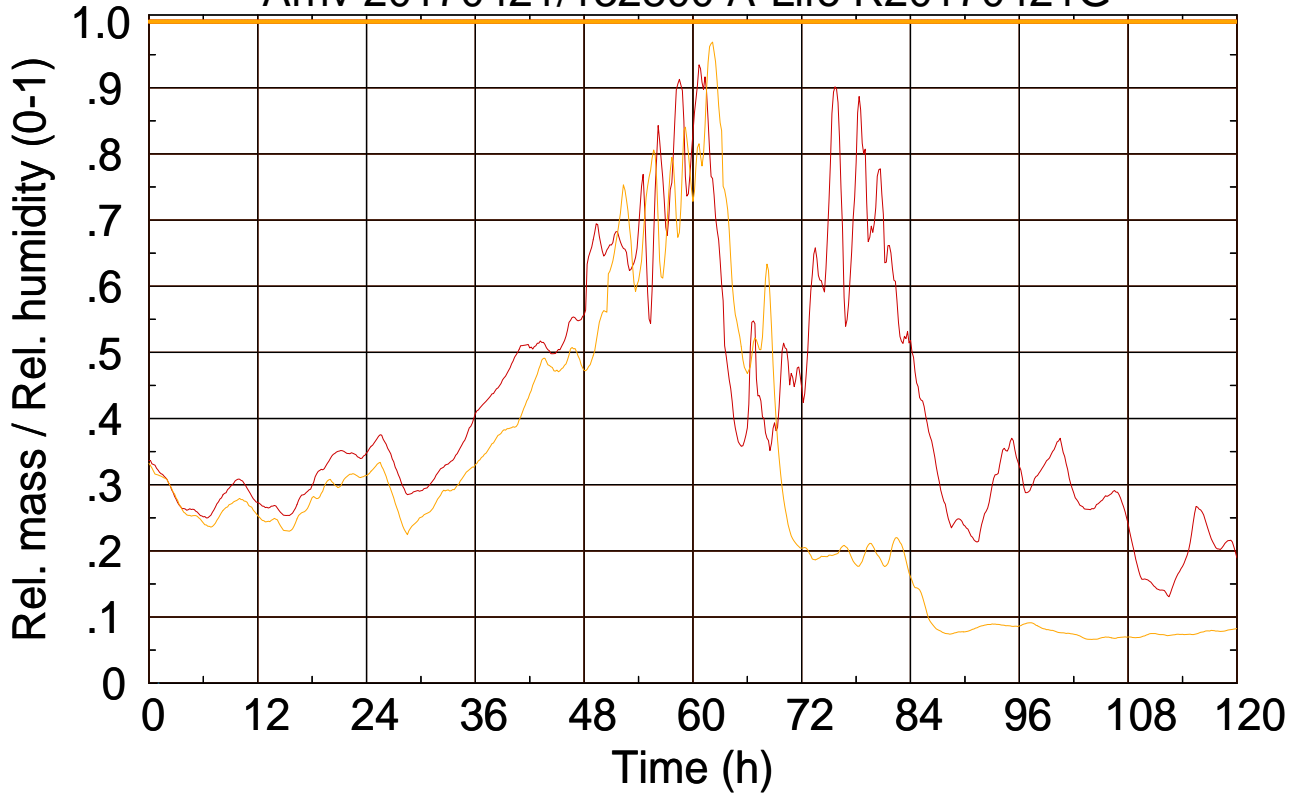

Arriv 20170421/132800 A-Life R20170421G

0 — 1 —

Arriv 20170421/132800 A-Life R20170421G

— Height

— Mixing height