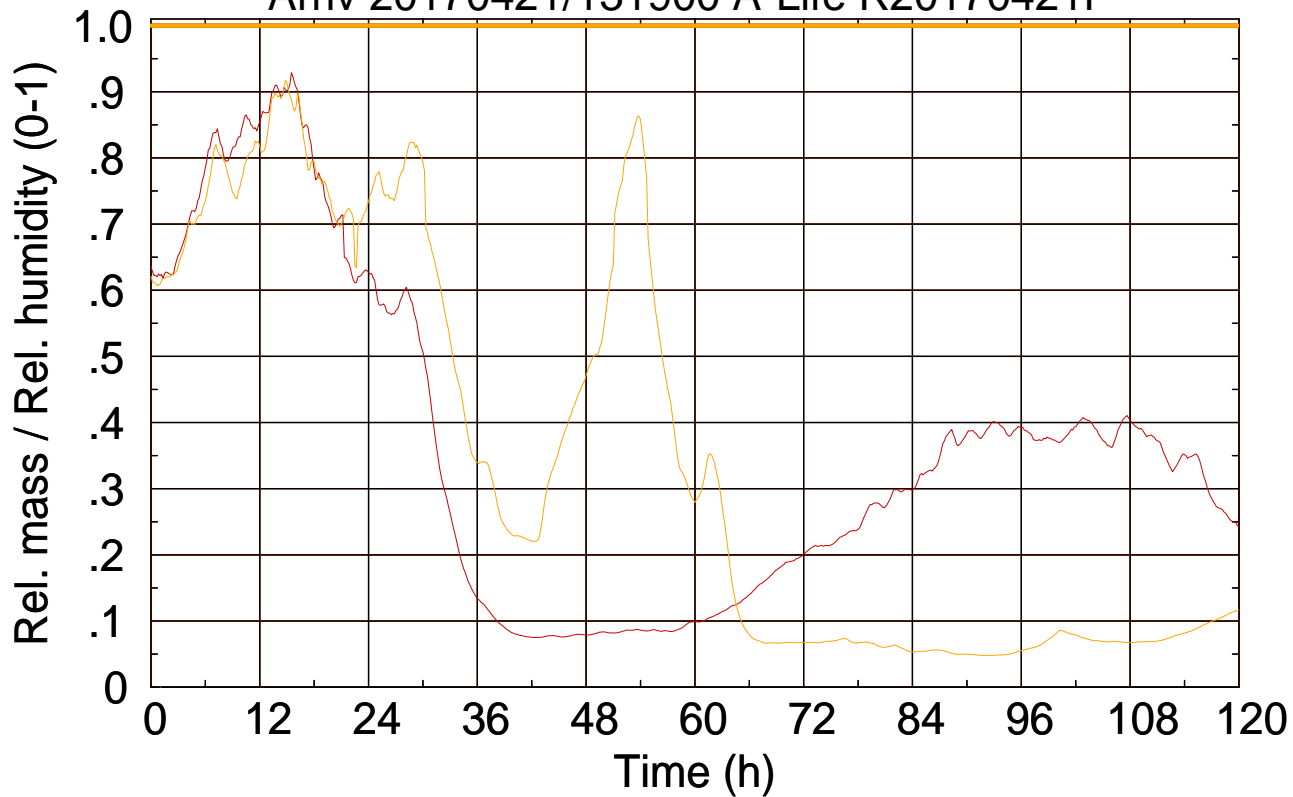

Arriv 20170421/131900 A-Life R20170421F

0 — 1

Arriv 20170421/131900 A-Life R20170421F

— Height — Mixing height