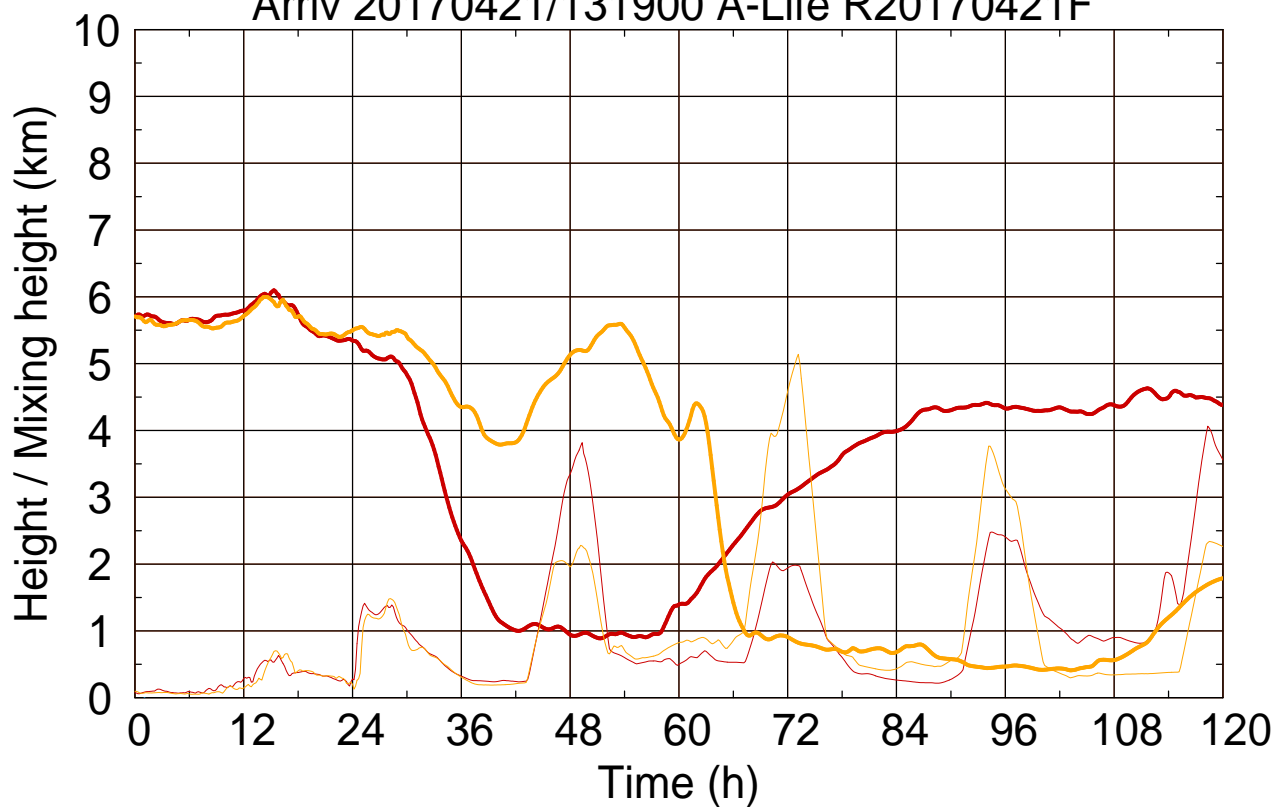

Arriv 20170421/131900 A-Life R20170421F

0 — 1

Arriv 20170421/131900 A-Life R20170421F

— Height — Mixing height