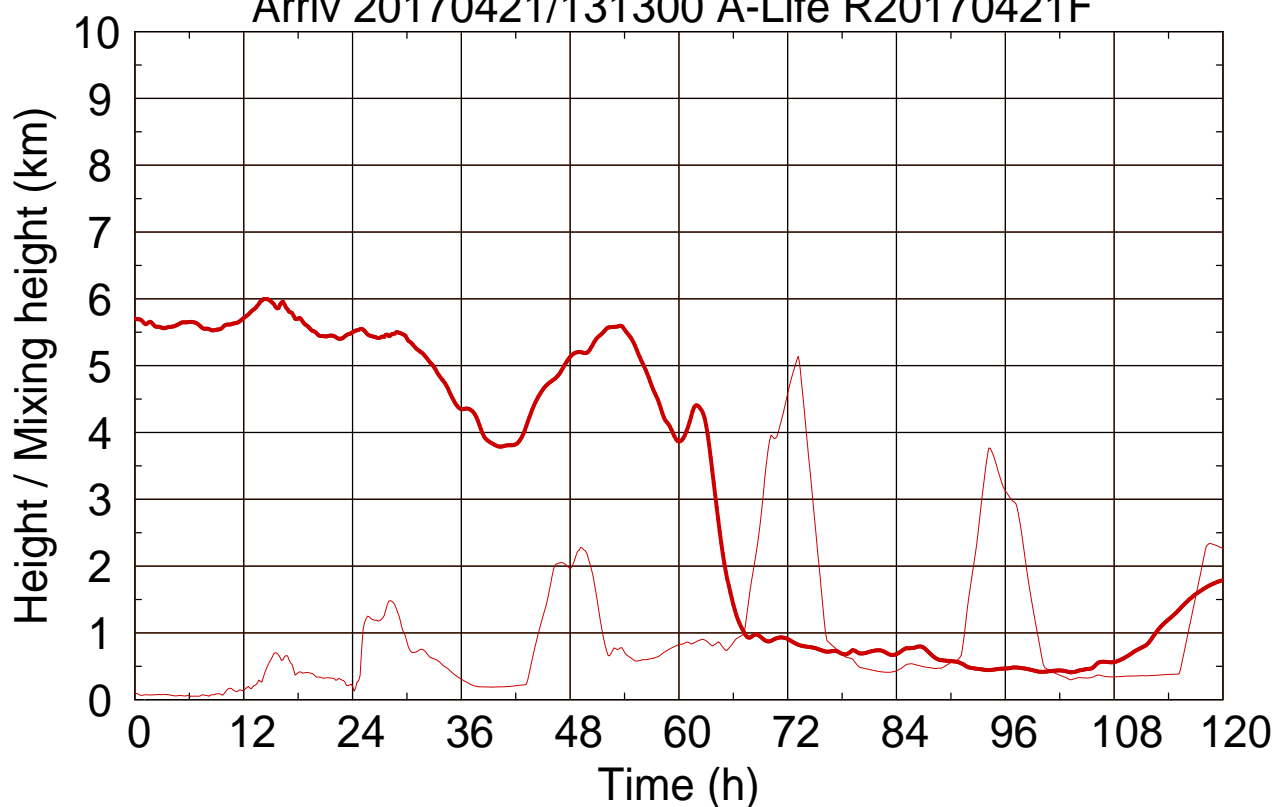

Arriv 20170421/131900 A-Life R20170421F

Arriv 20170421/131900 A-Life R20170421F

Arriv 20170421/131300 A-Life R20170421F

0 —

Arriv 20170421/131300 A-Life R20170421F

— Height

— Mixing height