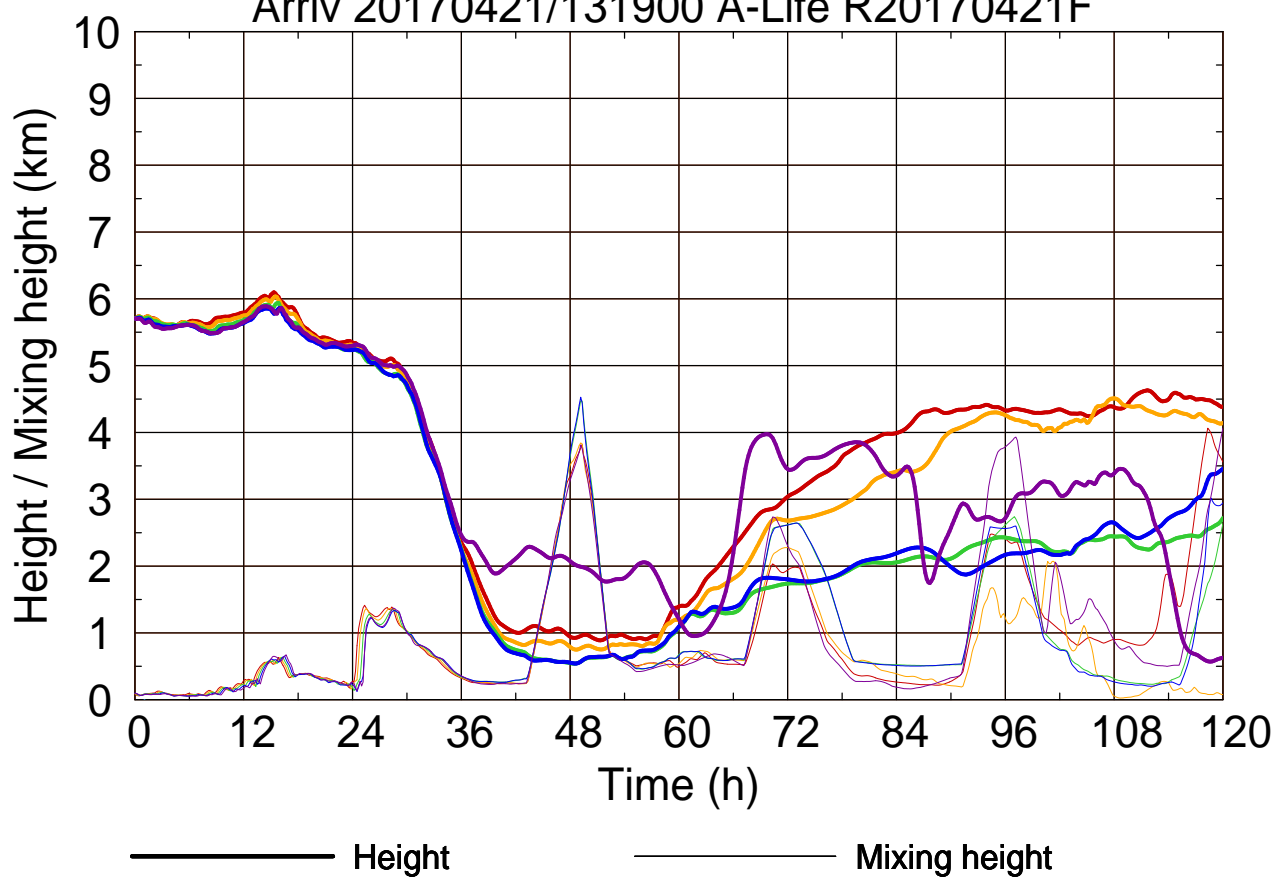

Arriv 20170421/131900 A-Life R20170421F

Arriv 20170421/131900 A-Life R20170421F

Arriv 20170421/131300 A-Life R20170421F

0 —

Arriv 20170421/131300 A-Life R20170421F

— Height

— Mixing height