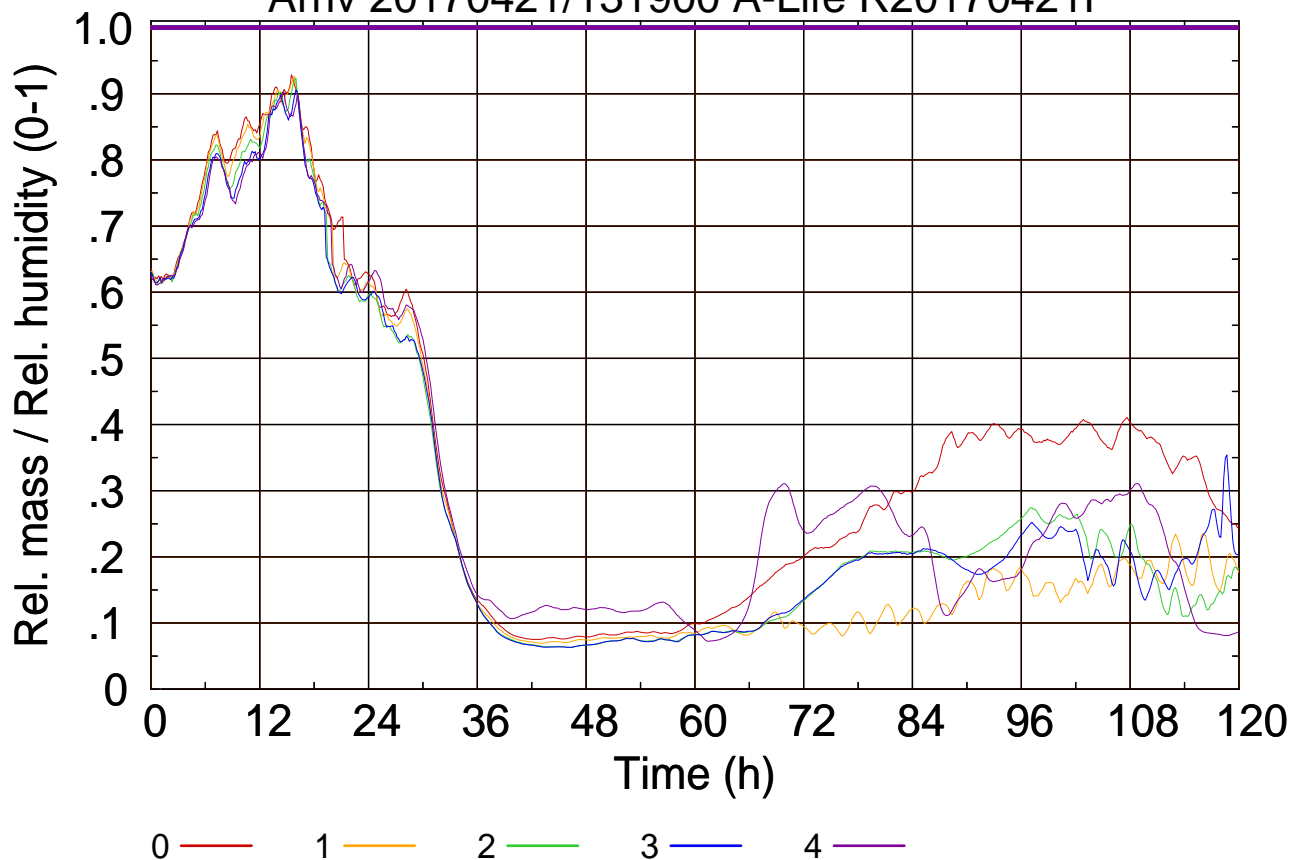

Arriv 20170421/131900 A-Life R20170421F

Arriv 20170421/131900 A-Life R20170421F

Arriv 20170421/131300 A-Life R20170421F

0 —

Arriv 20170421/131300 A-Life R20170421F

— Height

— Mixing height