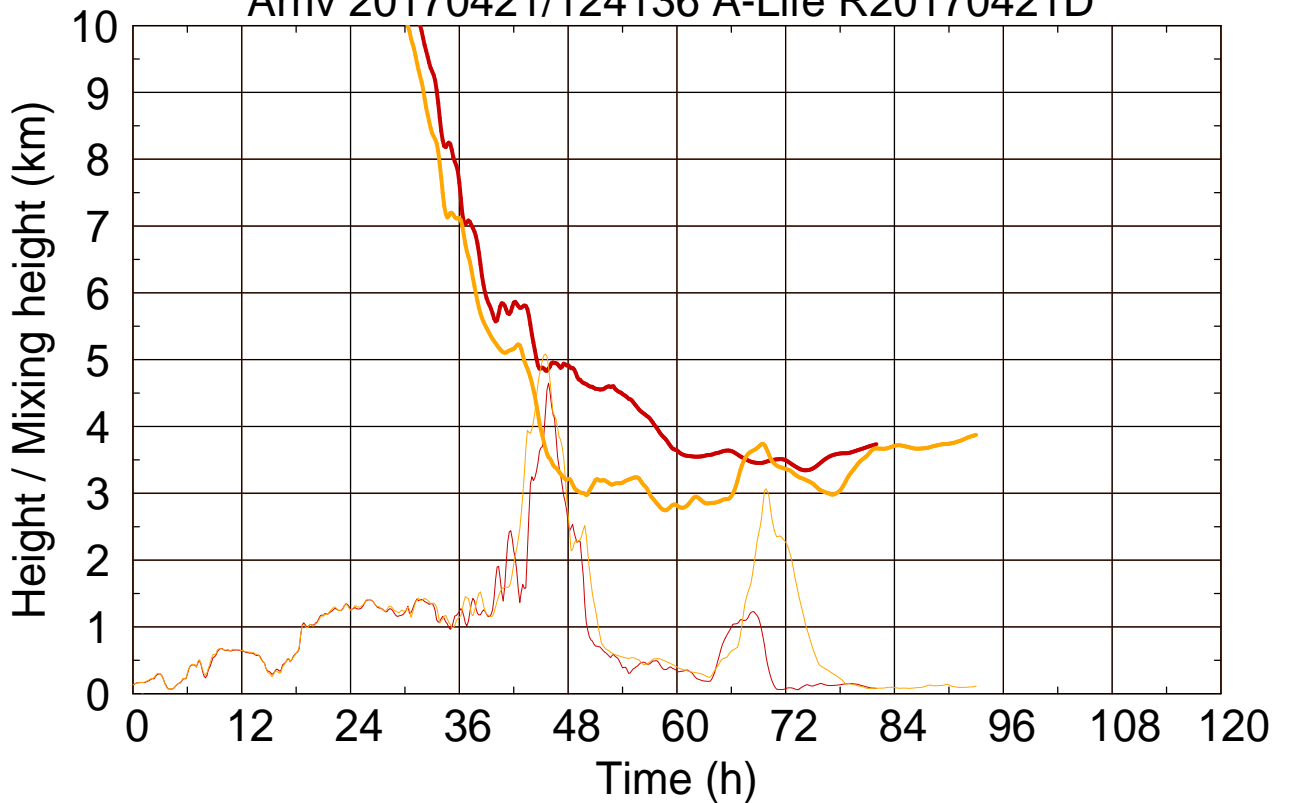

Arriv 20170421/124136 A-Life R20170421D

0 — 1 —

Arriv 20170421/124136 A-Life R20170421D

— Height — Mixing height