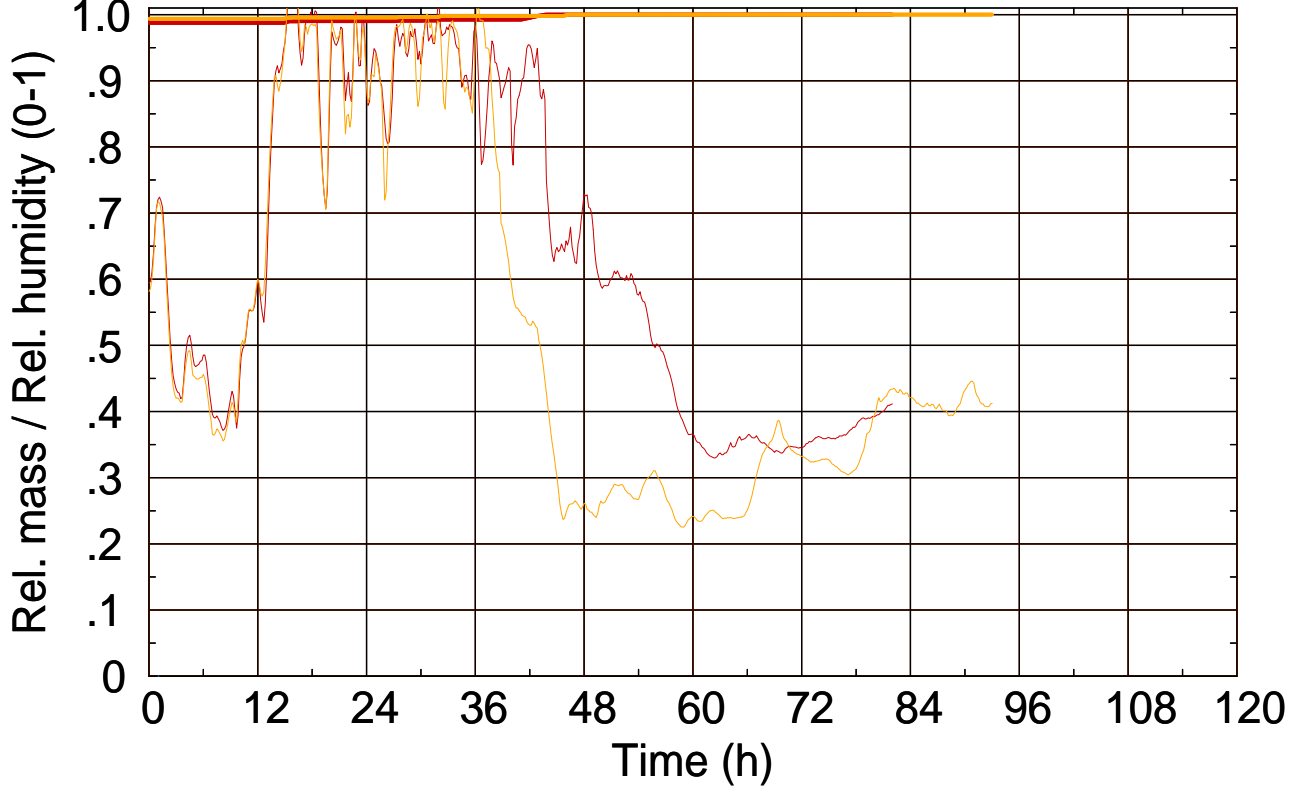

Arriv 20170421/124136 A-Life R20170421D

0 — 1 —

Arriv 20170421/124136 A-Life R20170421D

— Height — Mixing height