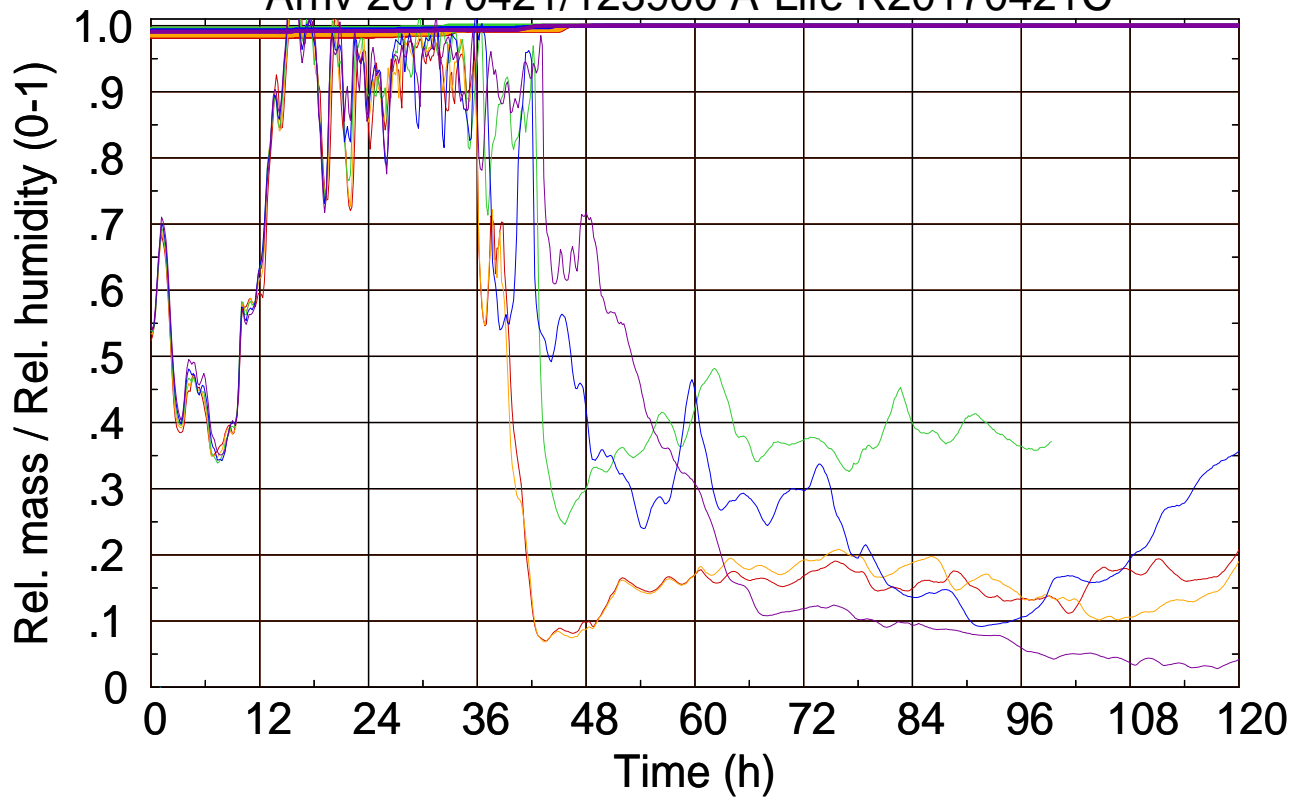

Arriv 20170421/123900 A-Life R20170421C

0 — 1 — 2 — 3 — 4 —

Arriv 20170421/123900 A-Life R20170421C

—— Height      - - - - - Mixing height

Arriv 20170421/123508 A-Life R20170421C

0 — 1 — 2 — 3 — 4 —

Arriv 20170421/123508 A-Life R20170421C

—— Height      - - - - - Mixing height