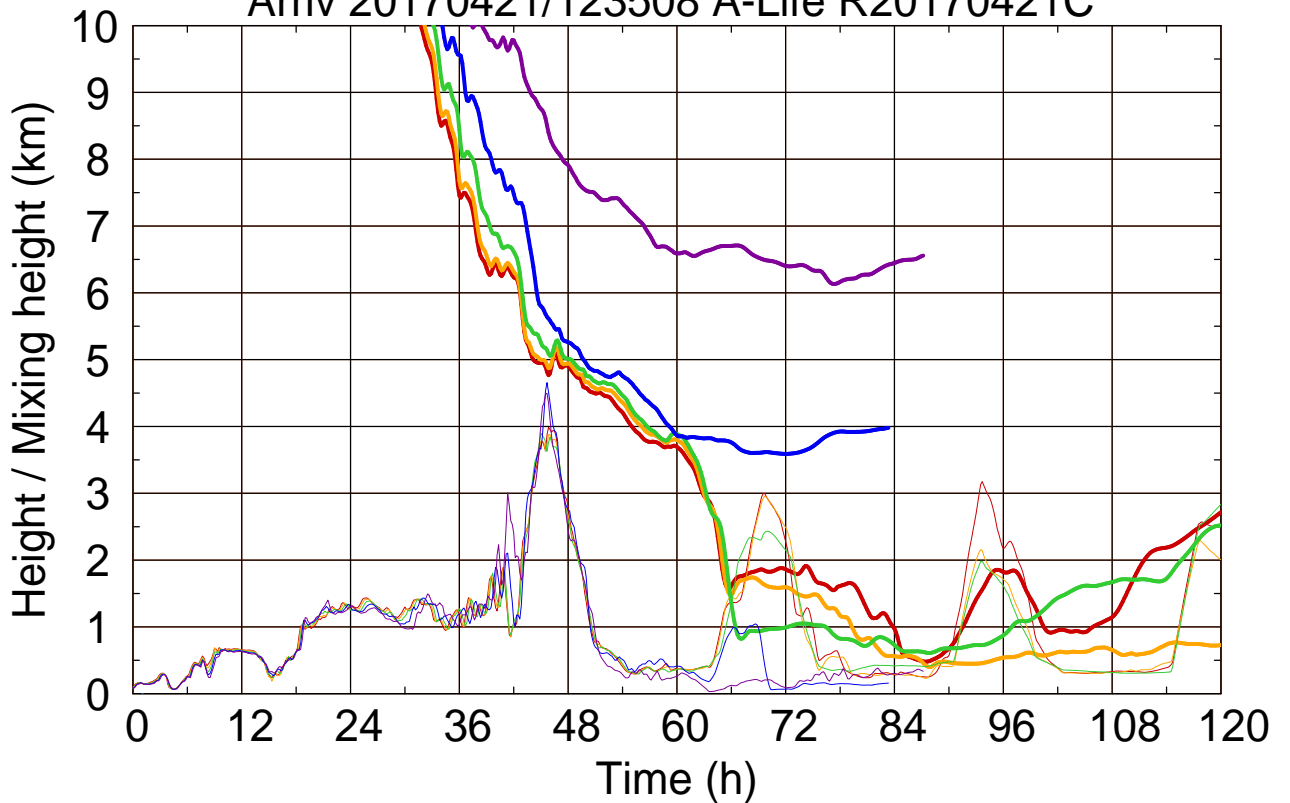

Arriv 20170421/123900 A-Life R20170421C

0 — 1 — 2 — 3 — 4 —

Arriv 20170421/123900 A-Life R20170421C

—— Height      - - - - - Mixing height

Arriv 20170421/123508 A-Life R20170421C

0 — 1 — 2 — 3 — 4 —

Arriv 20170421/123508 A-Life R20170421C

—— Height      - - - - - Mixing height