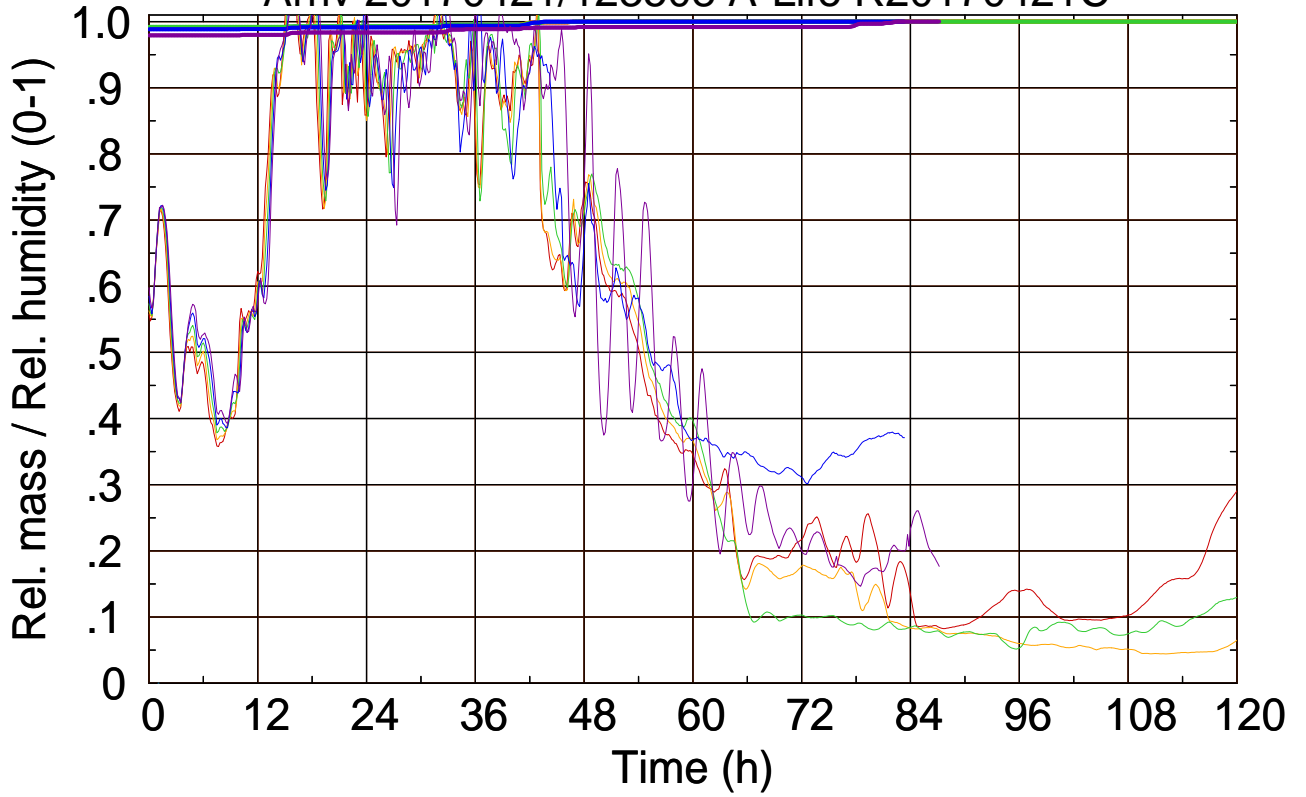

Arriv 20170421/123900 A-Life R20170421C

0 — 1 — 2 — 3 — 4 —

Arriv 20170421/123900 A-Life R20170421C

—— Height      - - - - - Mixing height

Arriv 20170421/123508 A-Life R20170421C

0 — 1 — 2 — 3 — 4 —

Arriv 20170421/123508 A-Life R20170421C

—— Height      - - - - - Mixing height