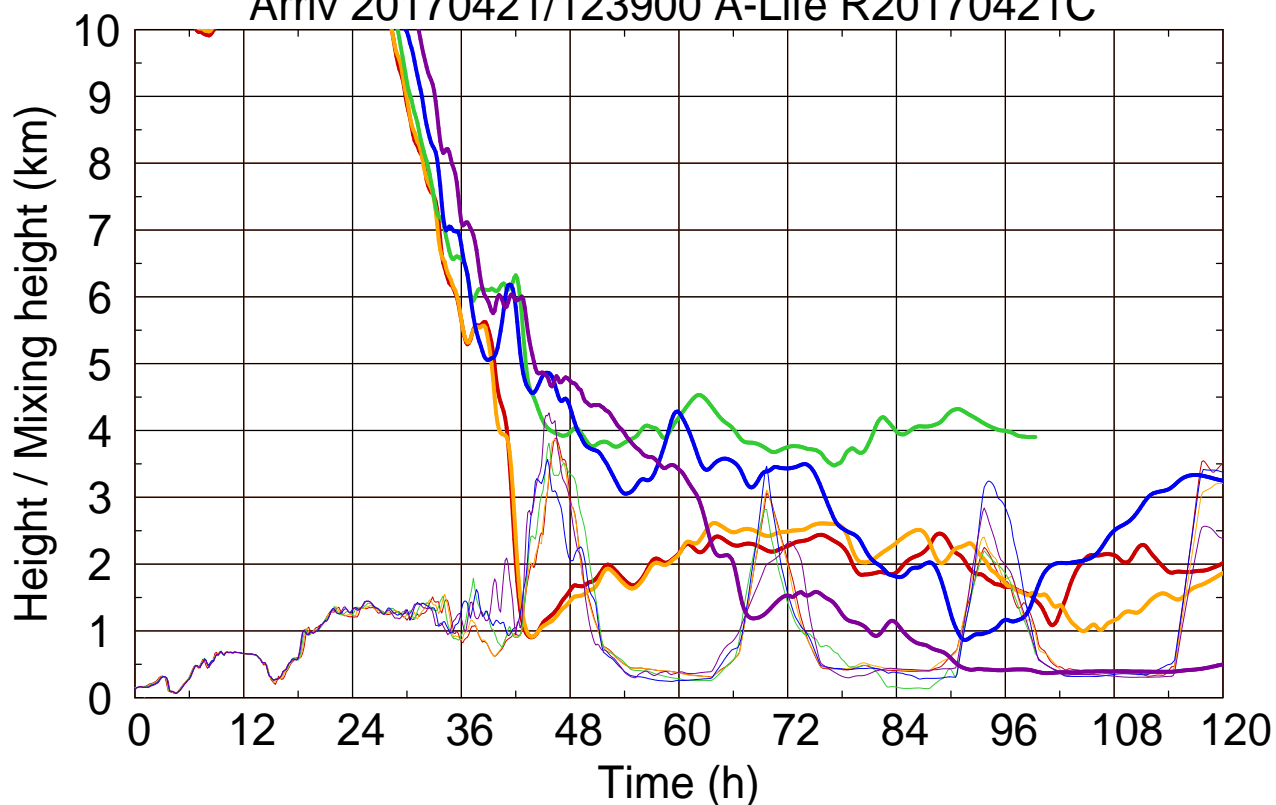

Arriv 20170421/123900 A-Life R20170421C

0 — 1 — 2 — 3 — 4 —

Arriv 20170421/123900 A-Life R20170421C

—— Height      - - - - - Mixing height

Arriv 20170421/123508 A-Life R20170421C

0 — 1 — 2 — 3 — 4 —

Arriv 20170421/123508 A-Life R20170421C

—— Height      - - - - - Mixing height