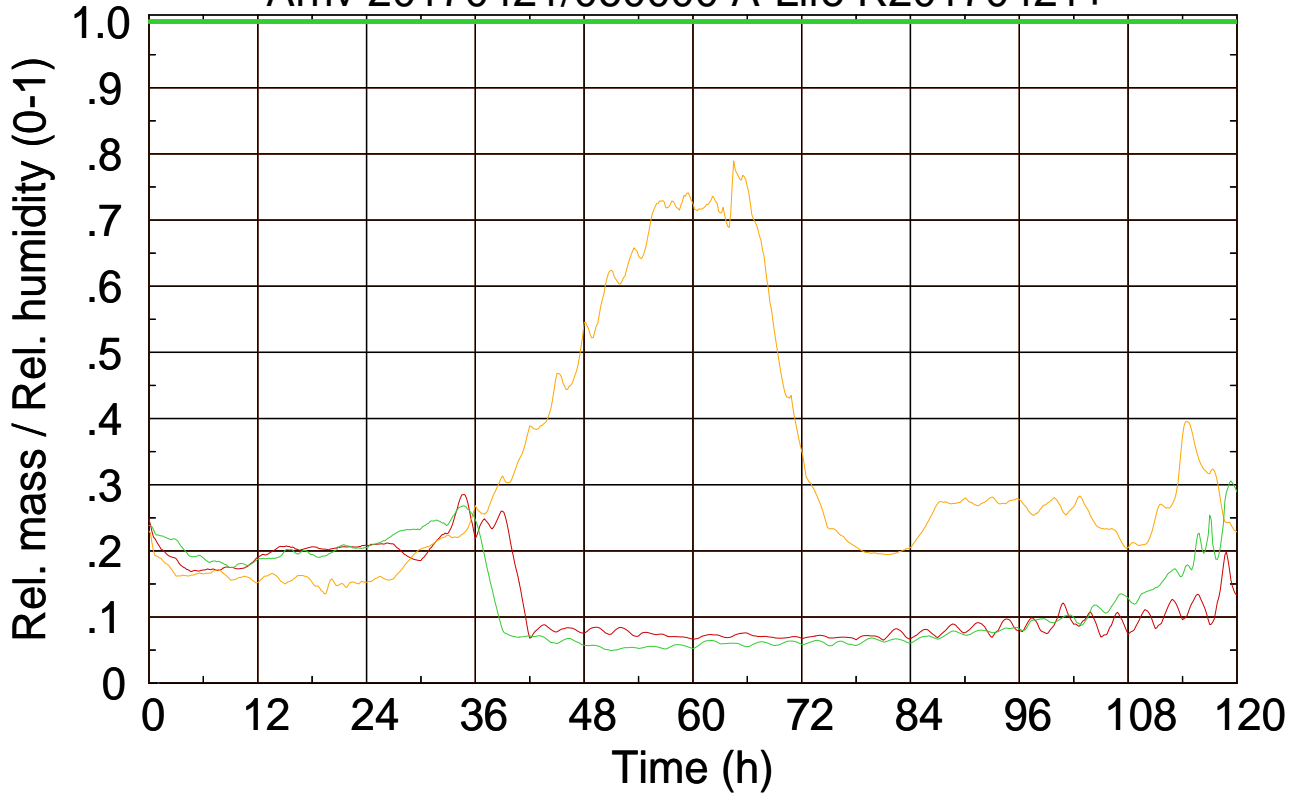

Arriv 20170421/060000 A-Life R20170421+

0 — 1 — 2 —

Arriv 20170421/060000 A-Life R20170421+

— Height

— Mixing height