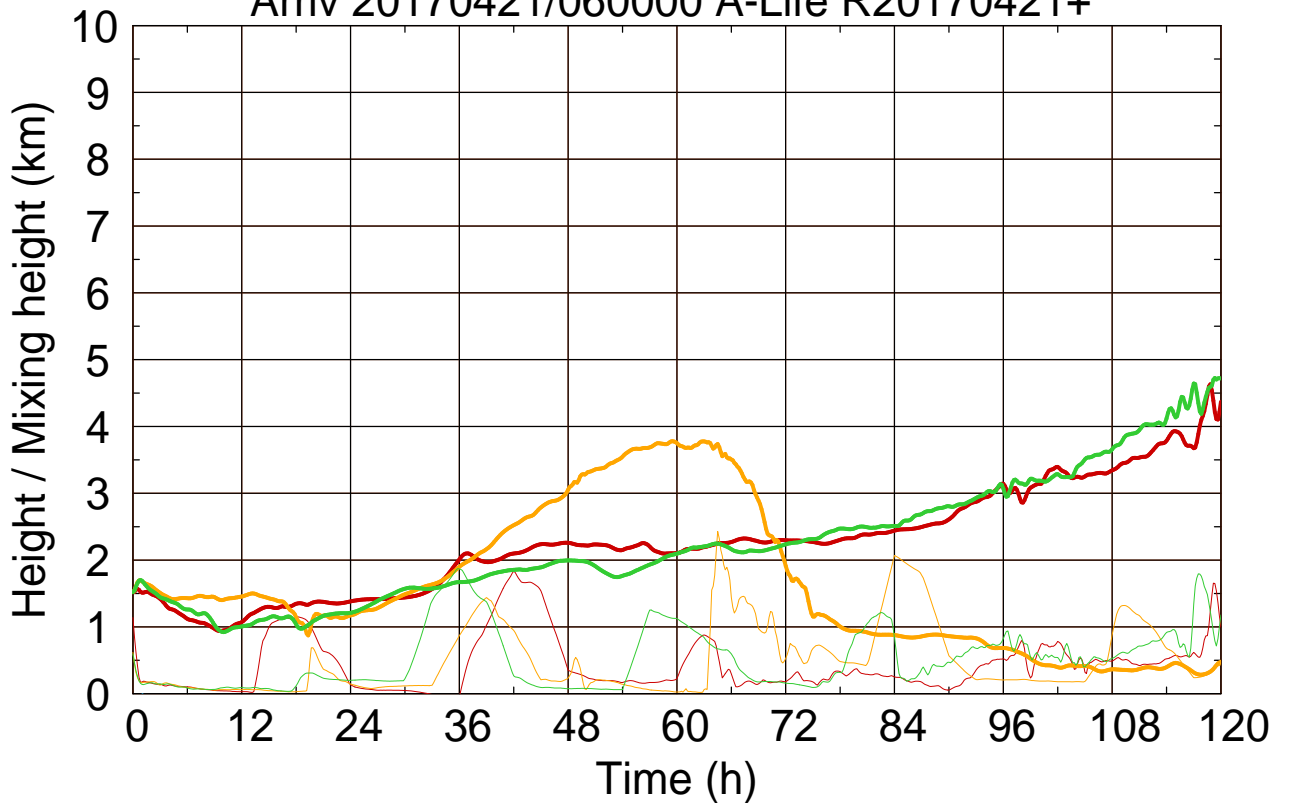

Arriv 20170421/060000 A-Life R20170421+

0 — 1 — 2 —

Arriv 20170421/060000 A-Life R20170421+

— Height

— Mixing height