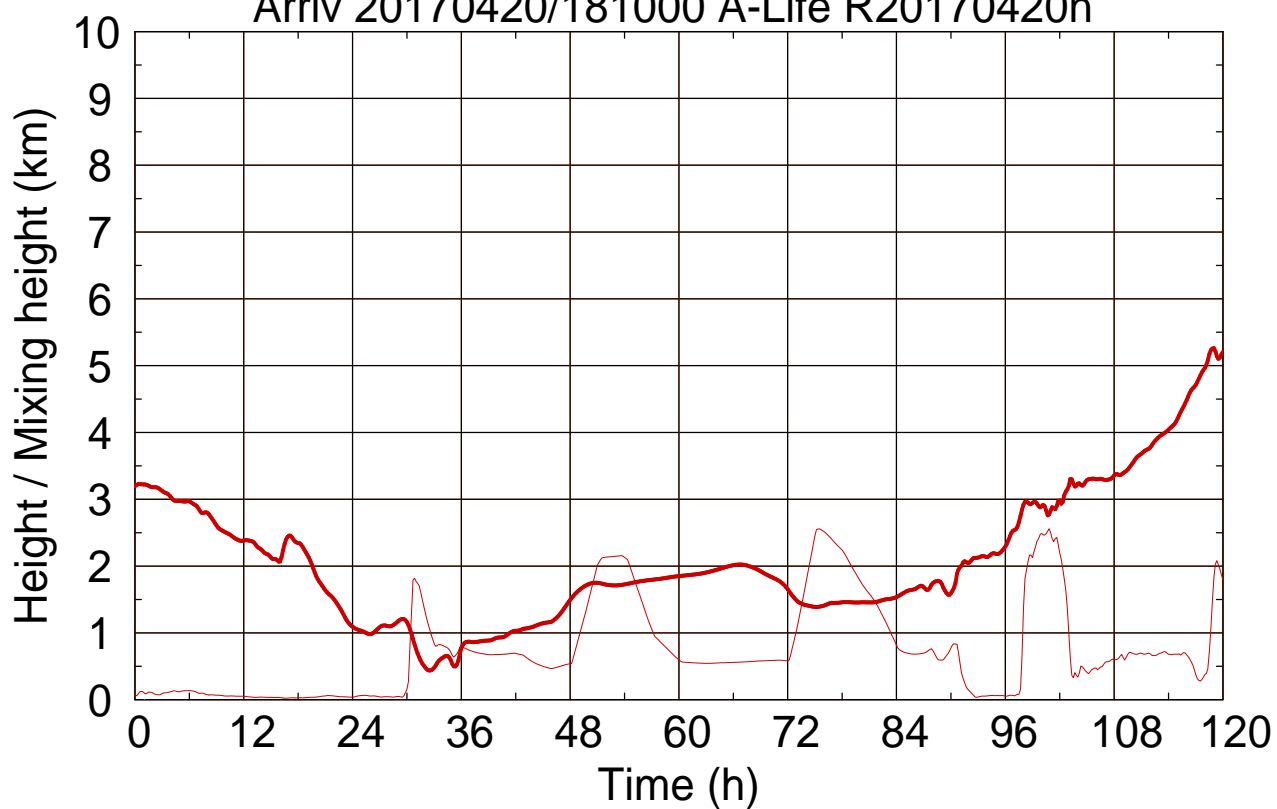

Arriv 20170420/181000 A-Life R20170420n

0 —

Arriv 20170420/181000 A-Life R20170420n

— Height

— Mixing height