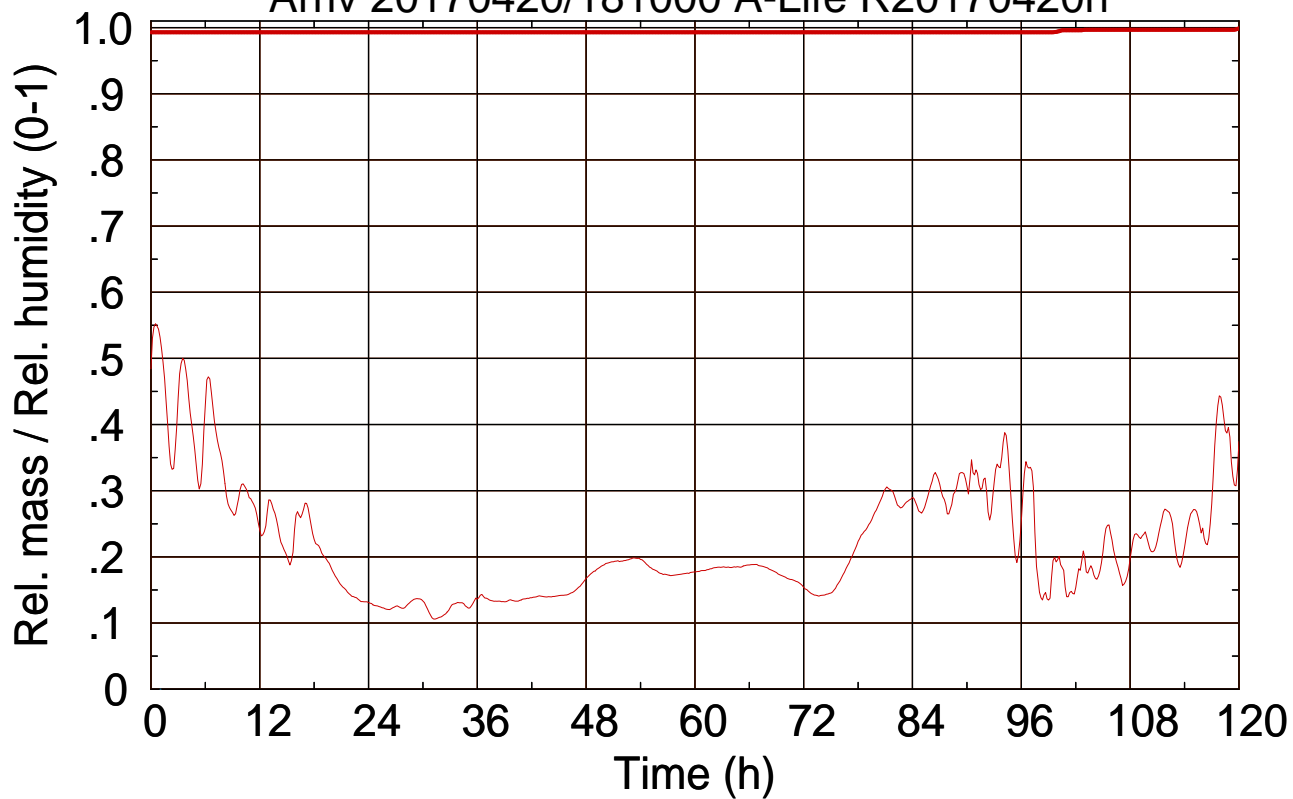

Arriv 20170420/181000 A-Life R20170420n

0 —

Arriv 20170420/181000 A-Life R20170420n

— Height

— Mixing height