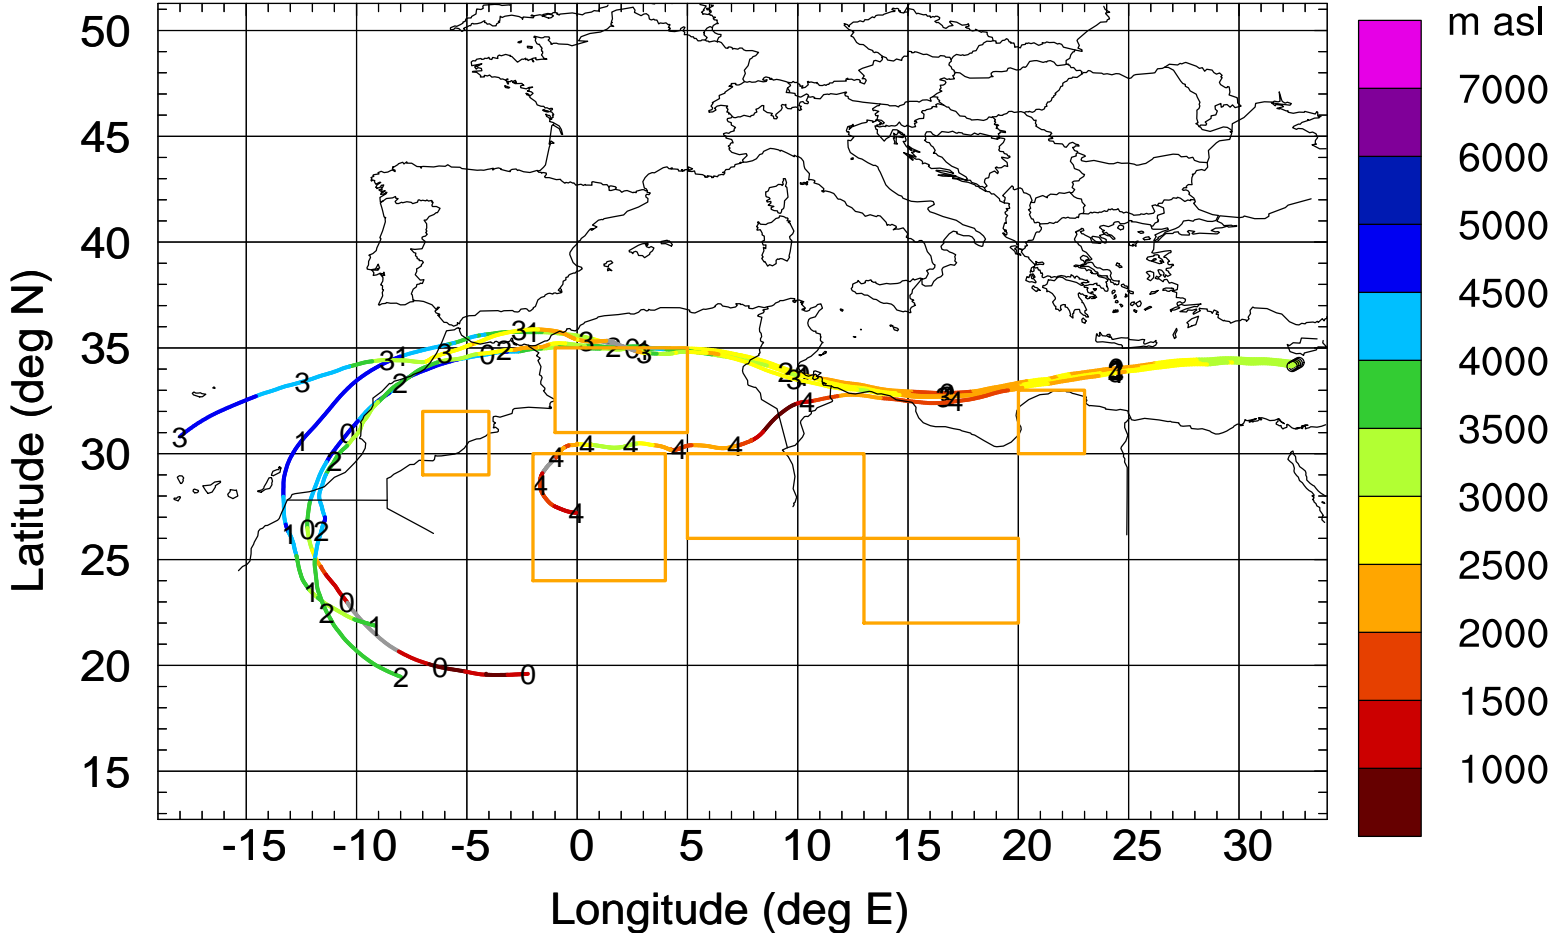

Level #20 of flight 170420b

Arriv 20170420/181600 A-Life R20170420

Level #20 of flight 170420b

Arriv 20170420/181000 A-Life R20170420