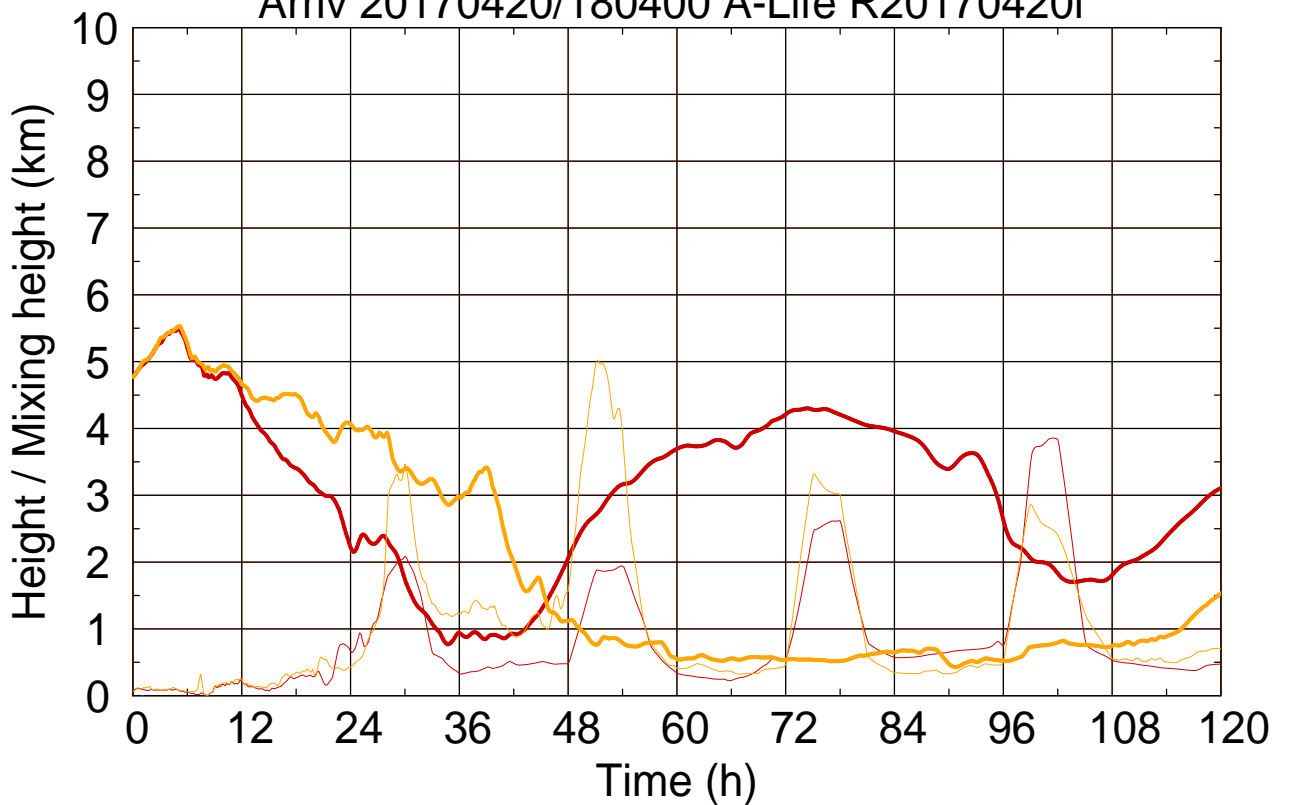

Arriv 20170420/180400 A-Life R20170420I

0 — 1 —

Arriv 20170420/180400 A-Life R20170420I

— Height — Mixing height