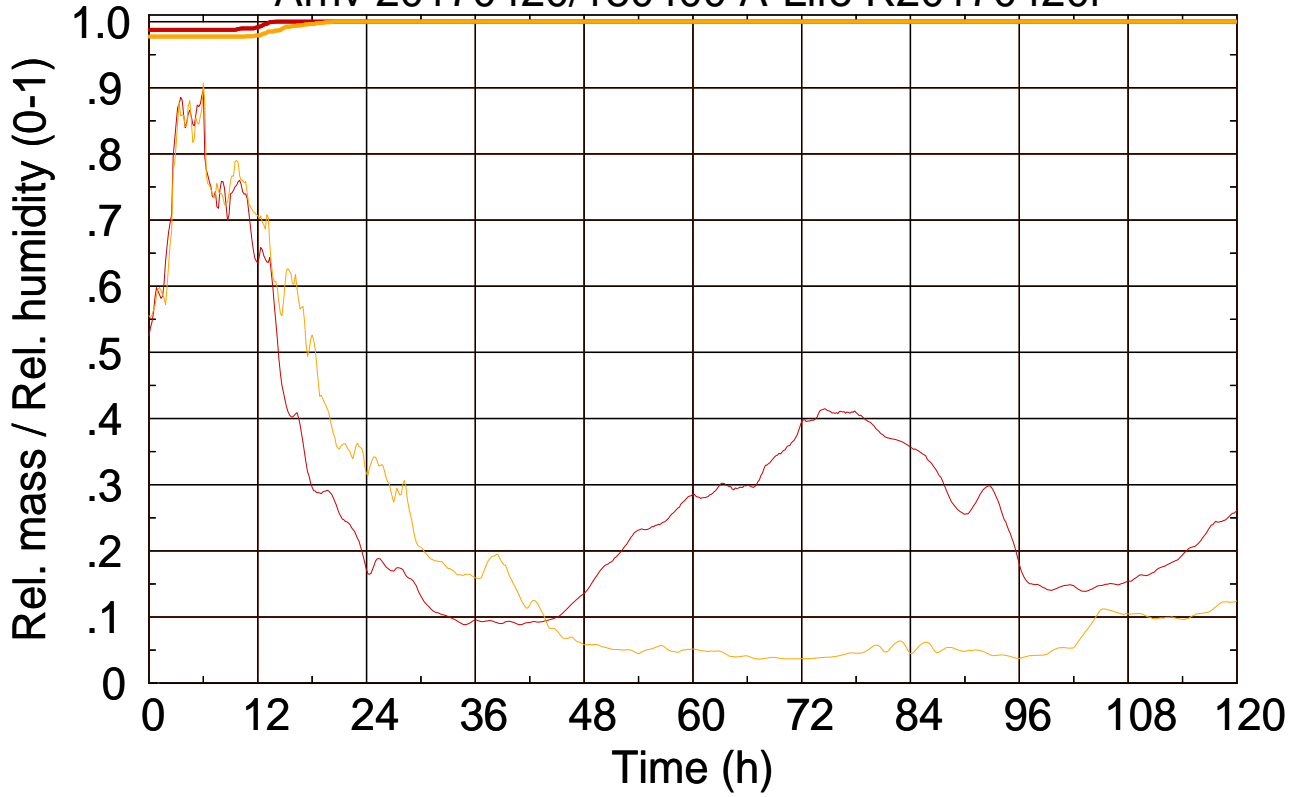

Arriv 20170420/180400 A-Life R20170420I

0 — 1 —

Arriv 20170420/180400 A-Life R20170420I

— Height — Mixing height