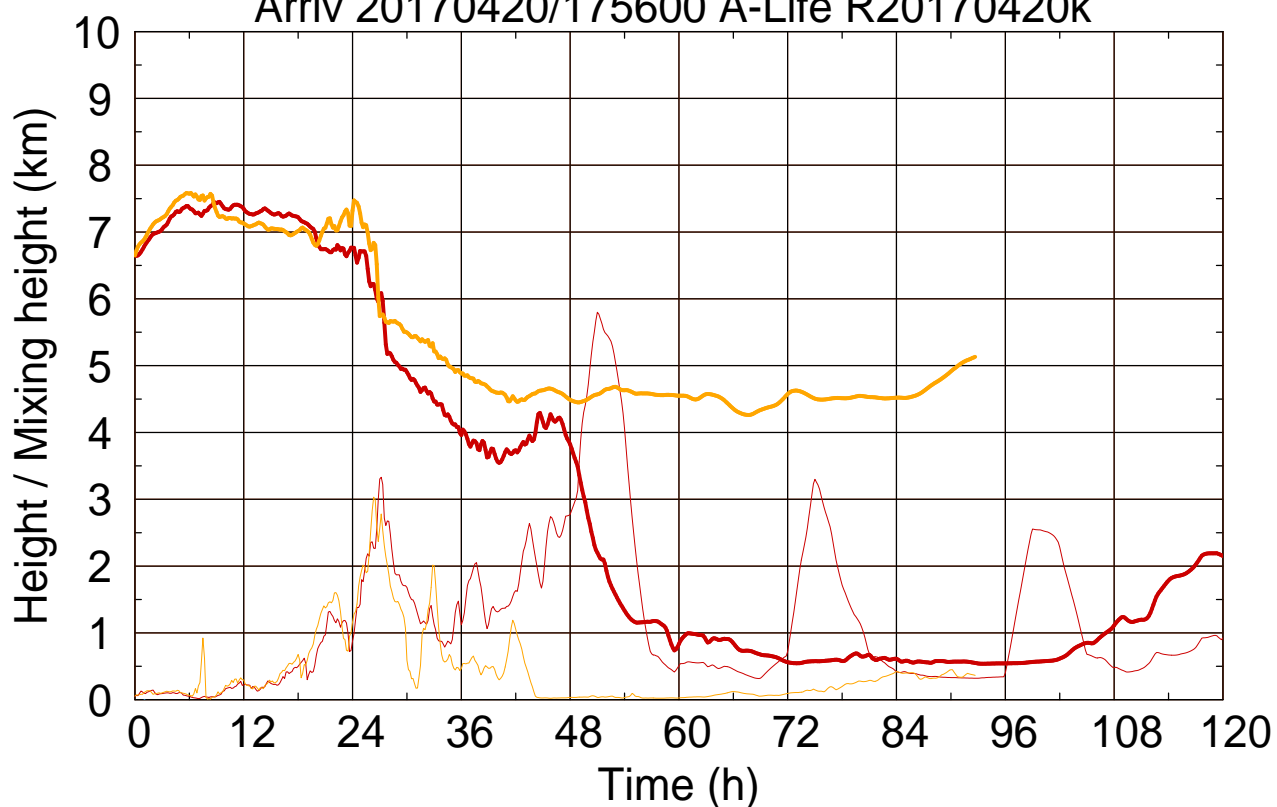

Arriv 20170420/175600 A-Life R20170420k

0 — 1

Arriv 20170420/175600 A-Life R20170420k

— Height — Mixing height