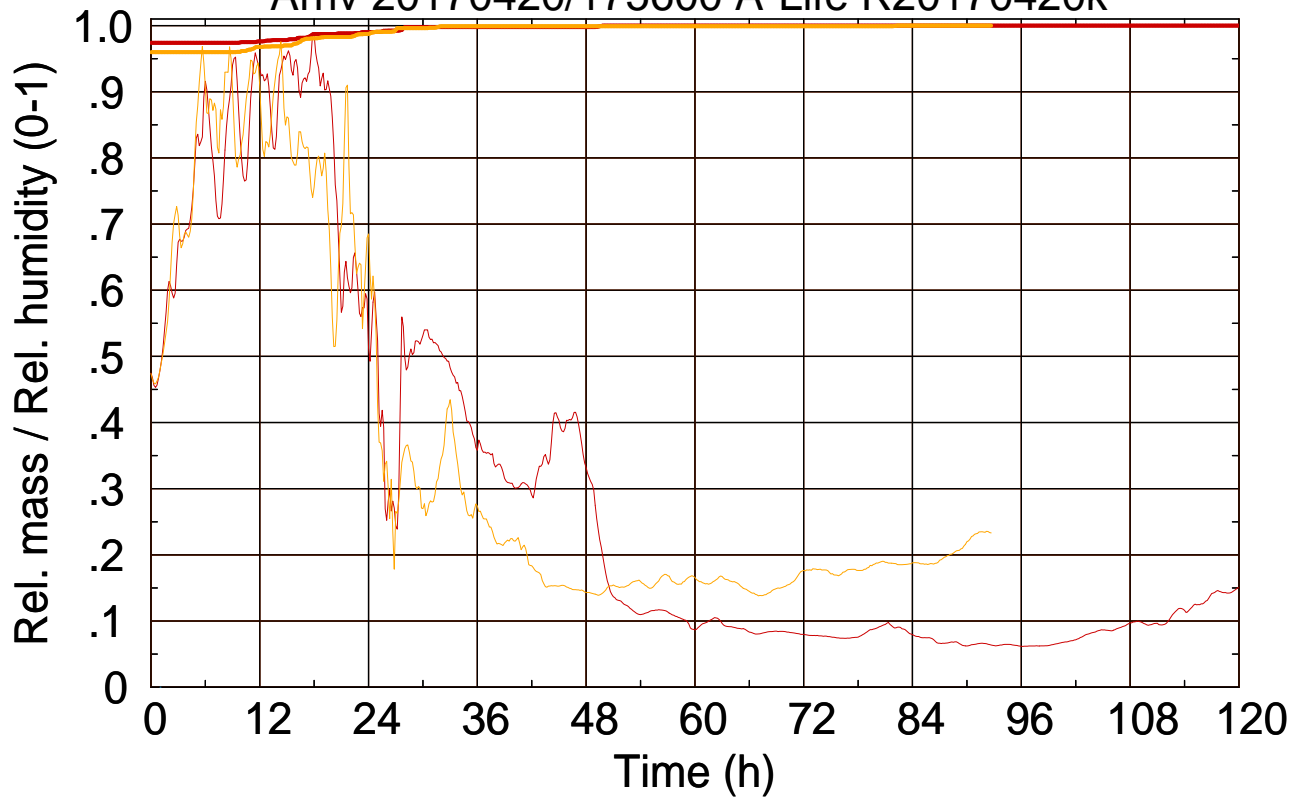

Arriv 20170420/175600 A-Life R20170420k

0 — 1

Arriv 20170420/175600 A-Life R20170420k

— Height — Mixing height