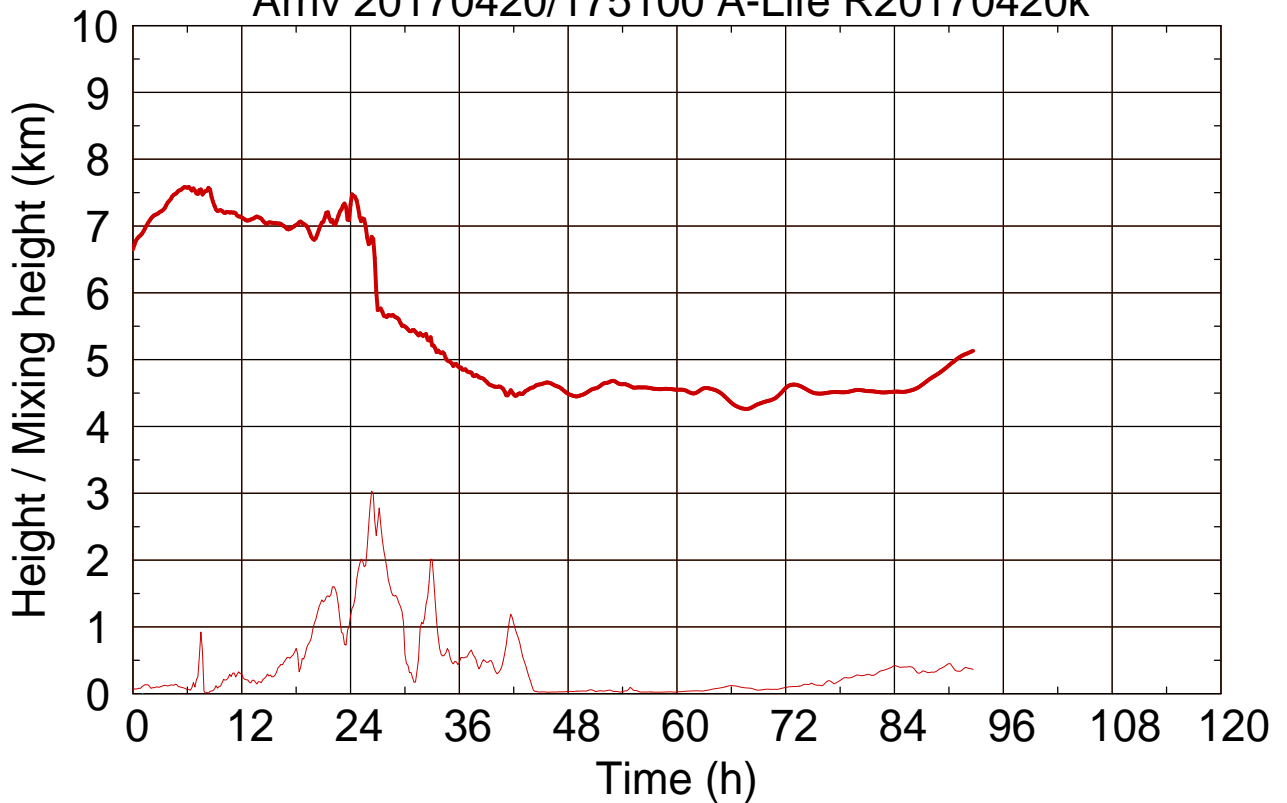

Arriv 20170420/175100 A-Life R20170420k

0 —

Arriv 20170420/175100 A-Life R20170420k

— Height

— Mixing height