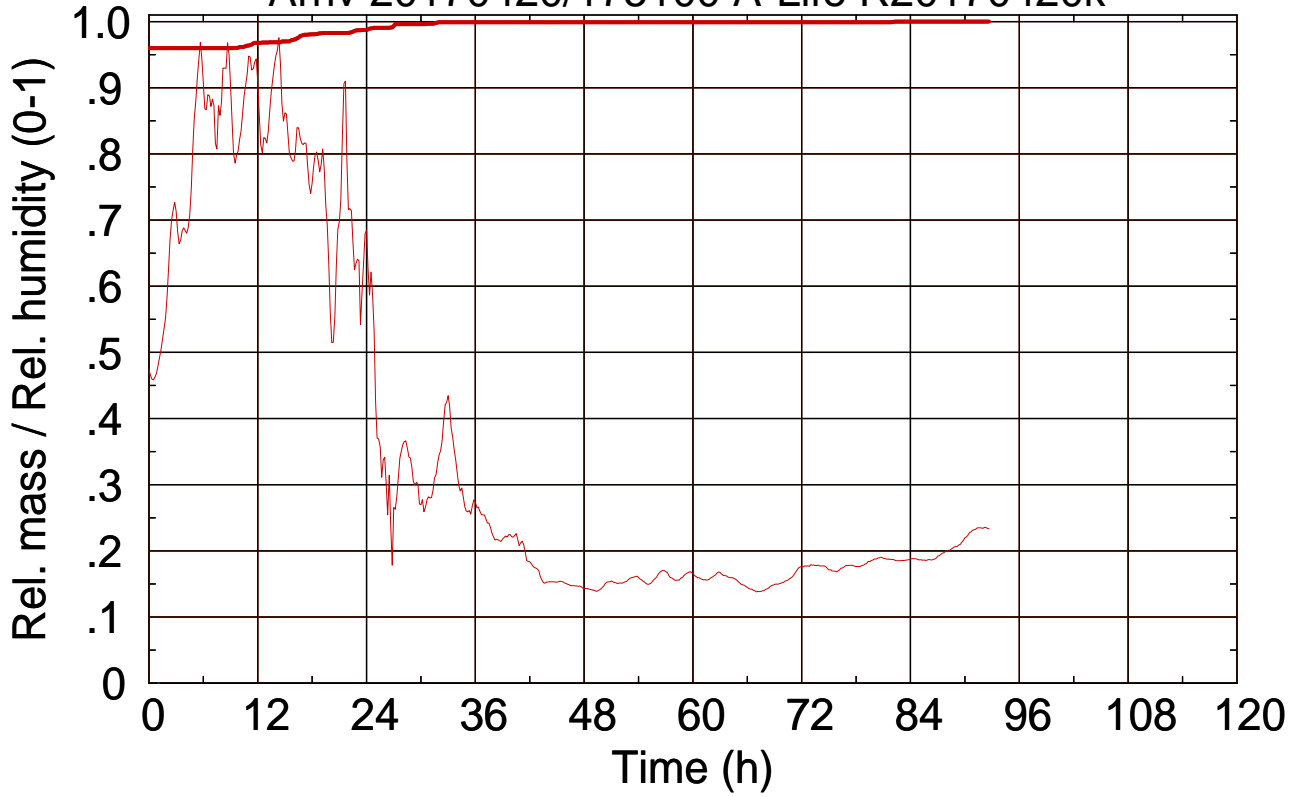

Arriv 20170420/175100 A-Life R20170420k

0 —

Arriv 20170420/175100 A-Life R20170420k

— Height

— Mixing height