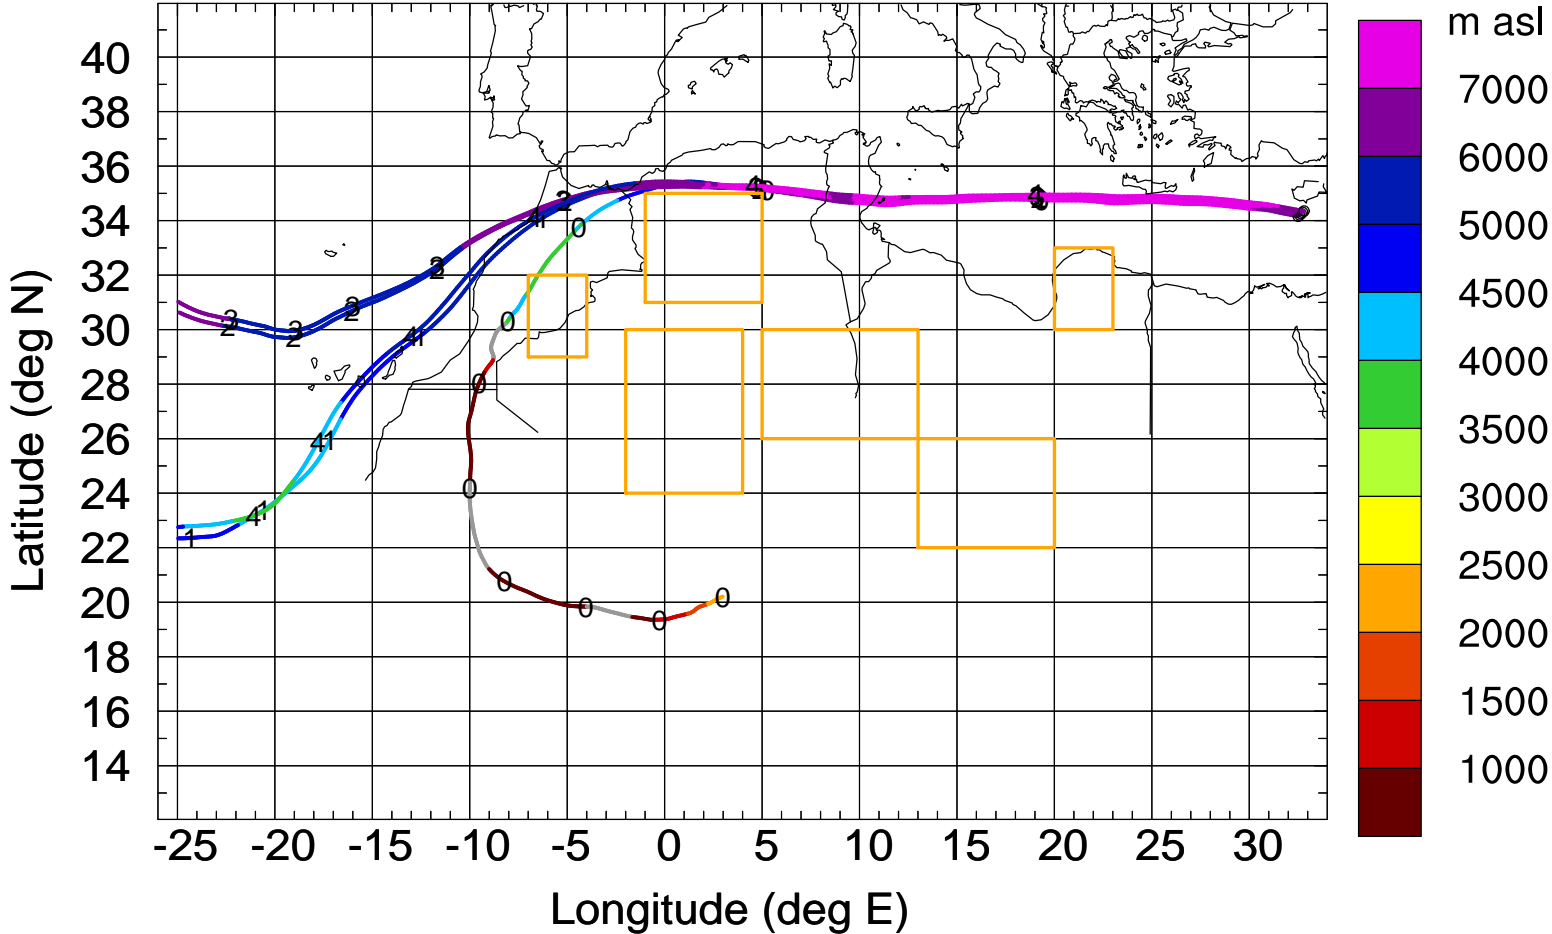

Level #17 of flight 170420b

Arriv 20170420/175600 A-Life R20170420

Level #17 of flight 170420b

Arriv 20170420/175100 A-Life R20170420