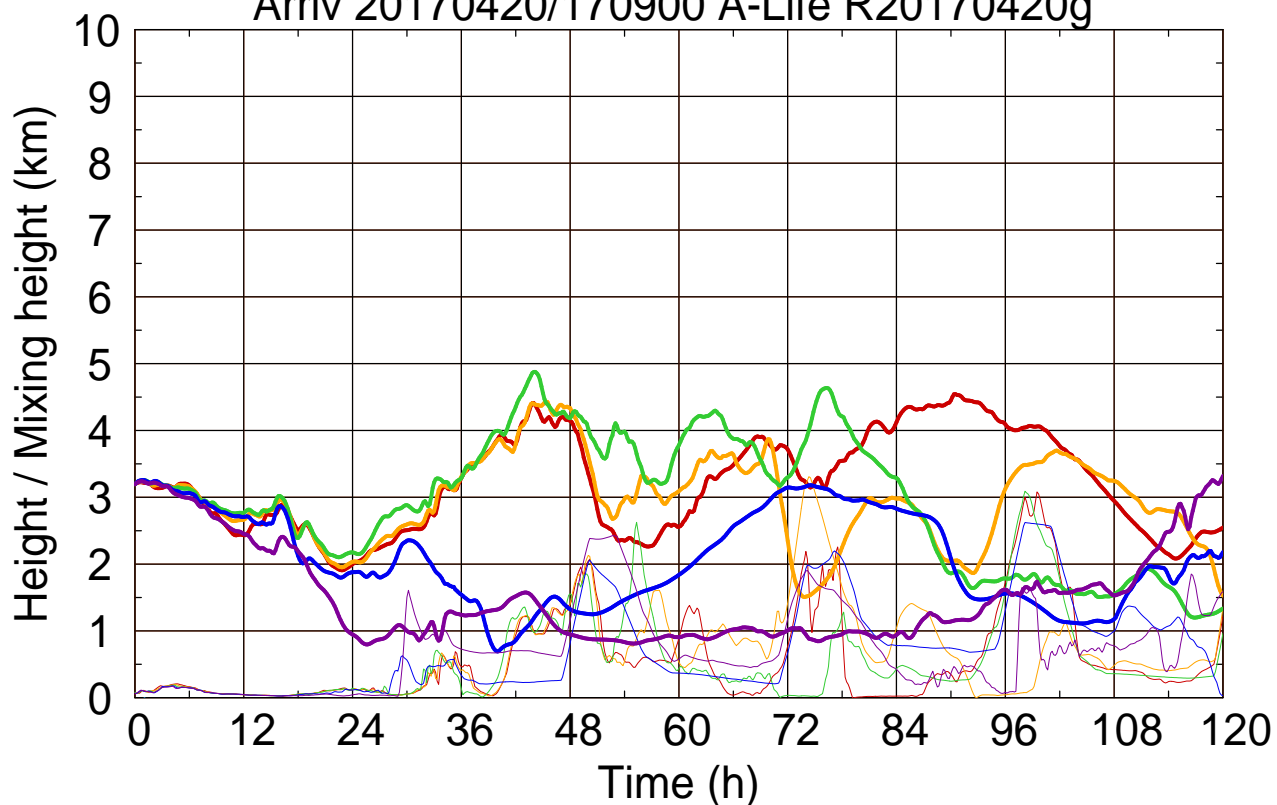

Arriv 20170420/170900 A-Life R20170420g

0 — 1 — 2 — 3 — 4

Arriv 20170420/170900 A-Life R20170420g

— Height — Mixing height

Arriv 20170420/170300 A-Life R20170420g

0 —

Arriv 20170420/170300 A-Life R20170420g

— Height

— Mixing height