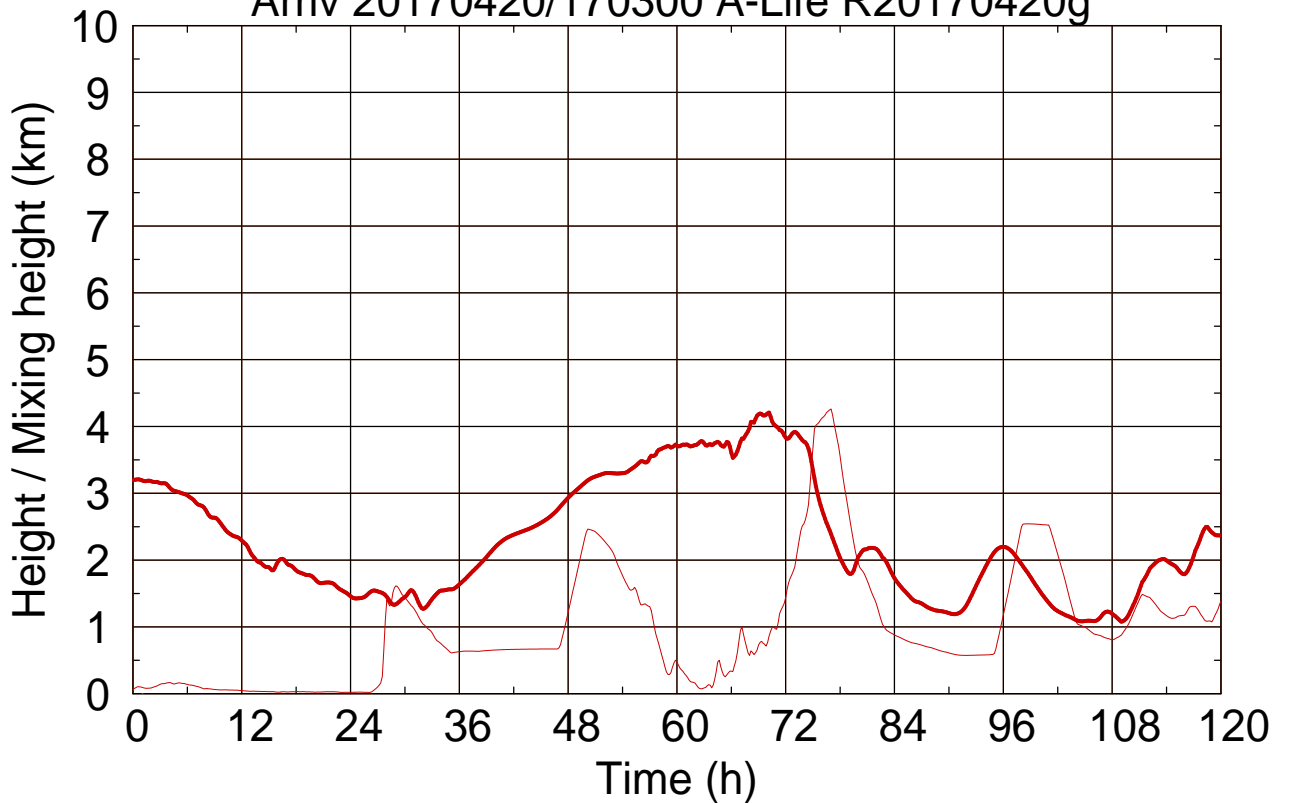

Arriv 20170420/170900 A-Life R20170420g

0 — 1 — 2 — 3 — 4

Arriv 20170420/170900 A-Life R20170420g

— Height — Mixing height

Arriv 20170420/170300 A-Life R20170420g

0 —

Arriv 20170420/170300 A-Life R20170420g

— Height

— Mixing height