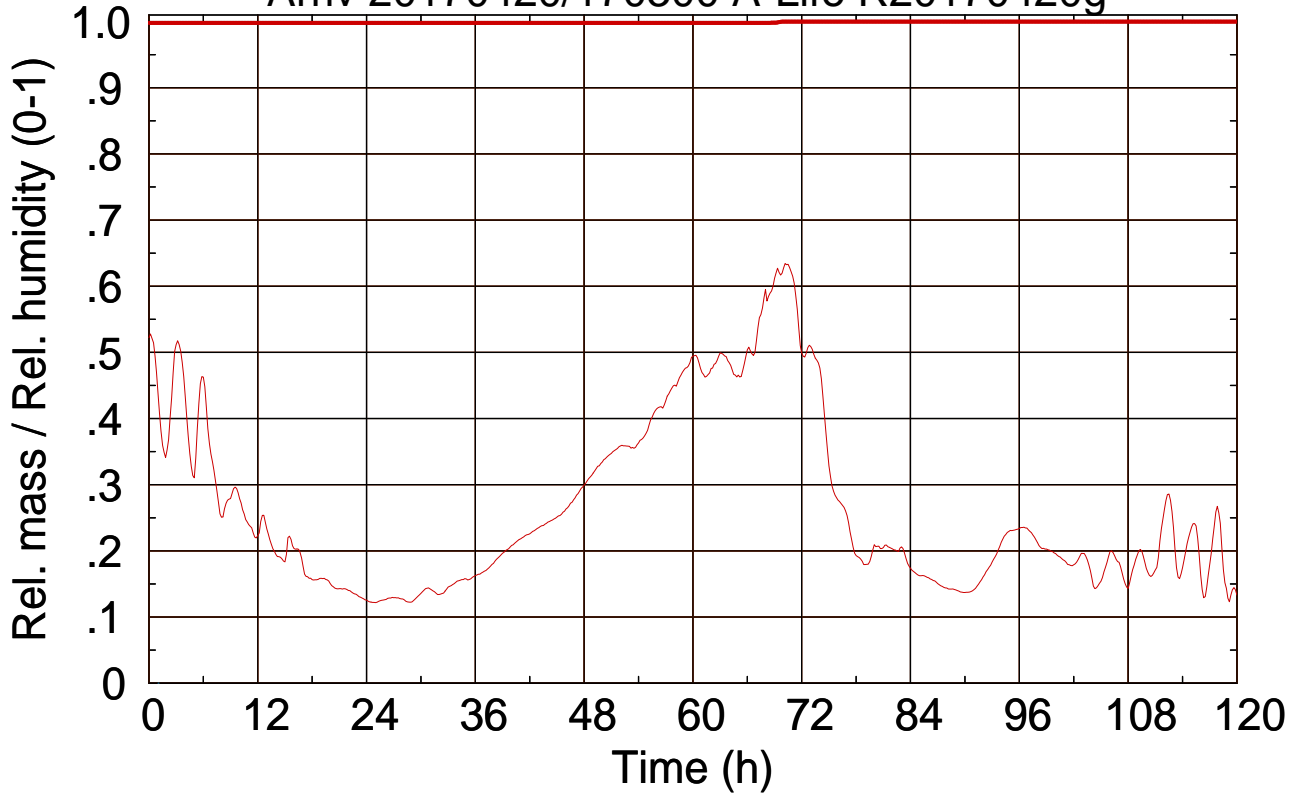

Arriv 20170420/170900 A-Life R20170420g

0 — 1 — 2 — 3 — 4

Arriv 20170420/170900 A-Life R20170420g

— Height — Mixing height

Arriv 20170420/170300 A-Life R20170420g

0 —

Arriv 20170420/170300 A-Life R20170420g

— Height

— Mixing height