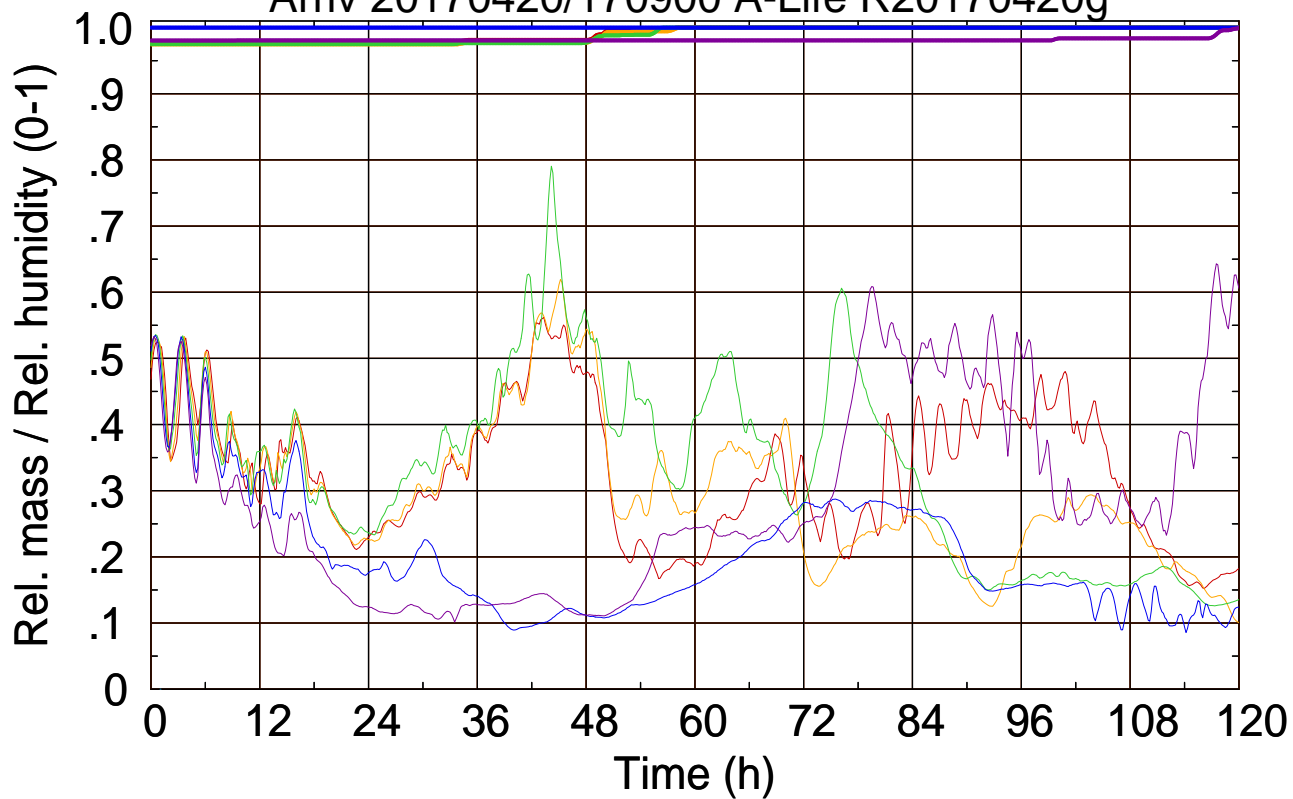

Arriv 20170420/170900 A-Life R20170420g

0 — 1 — 2 — 3 — 4

Arriv 20170420/170900 A-Life R20170420g

— Height — Mixing height

Arriv 20170420/170300 A-Life R20170420g

0 —

Arriv 20170420/170300 A-Life R20170420g

— Height

— Mixing height