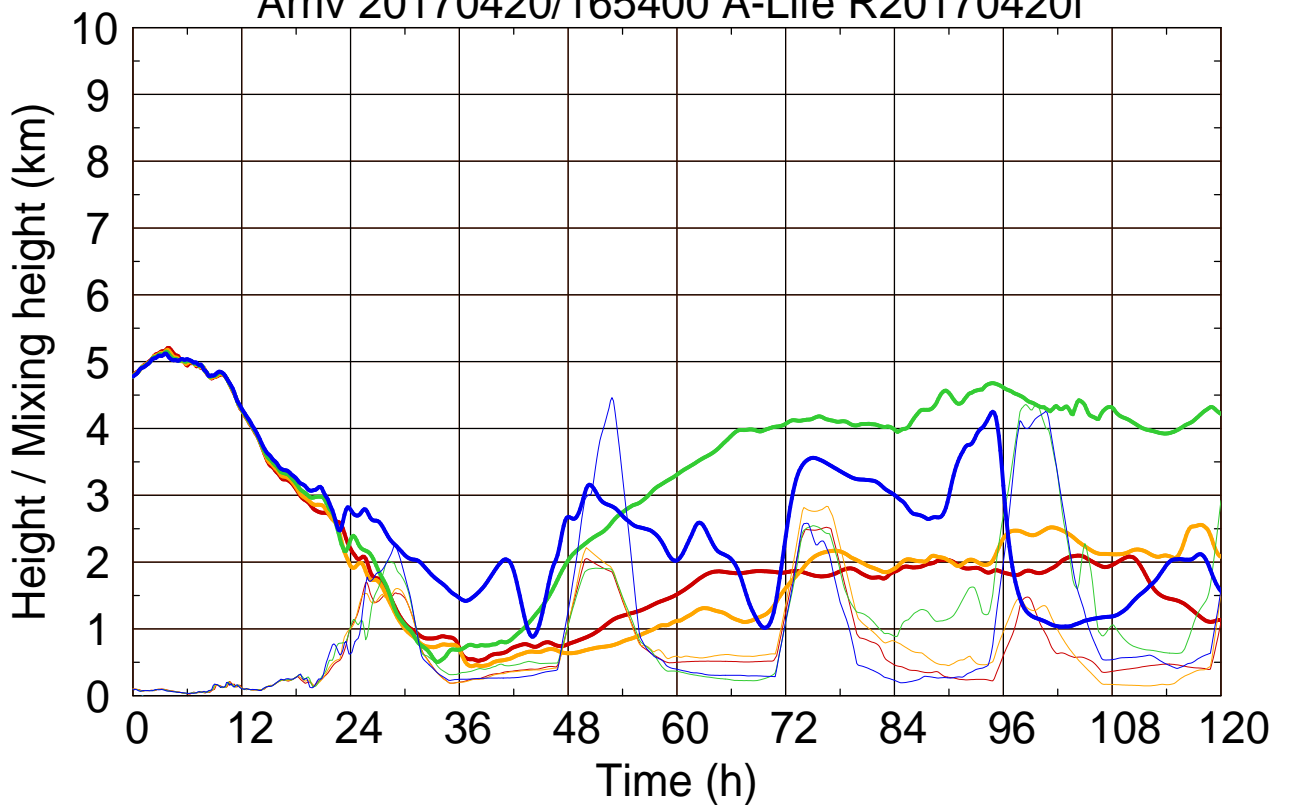

Arriv 20170420/165900 A-Life R20170420f

0 — 1 — 2 — 3 — 4

Arriv 20170420/165900 A-Life R20170420f

—— Height      - - - - - Mixing height

Arriv 20170420/165400 A-Life R20170420f

0 — 1 — 2 — 3 —

Arriv 20170420/165400 A-Life R20170420f

— Height — Mixing height