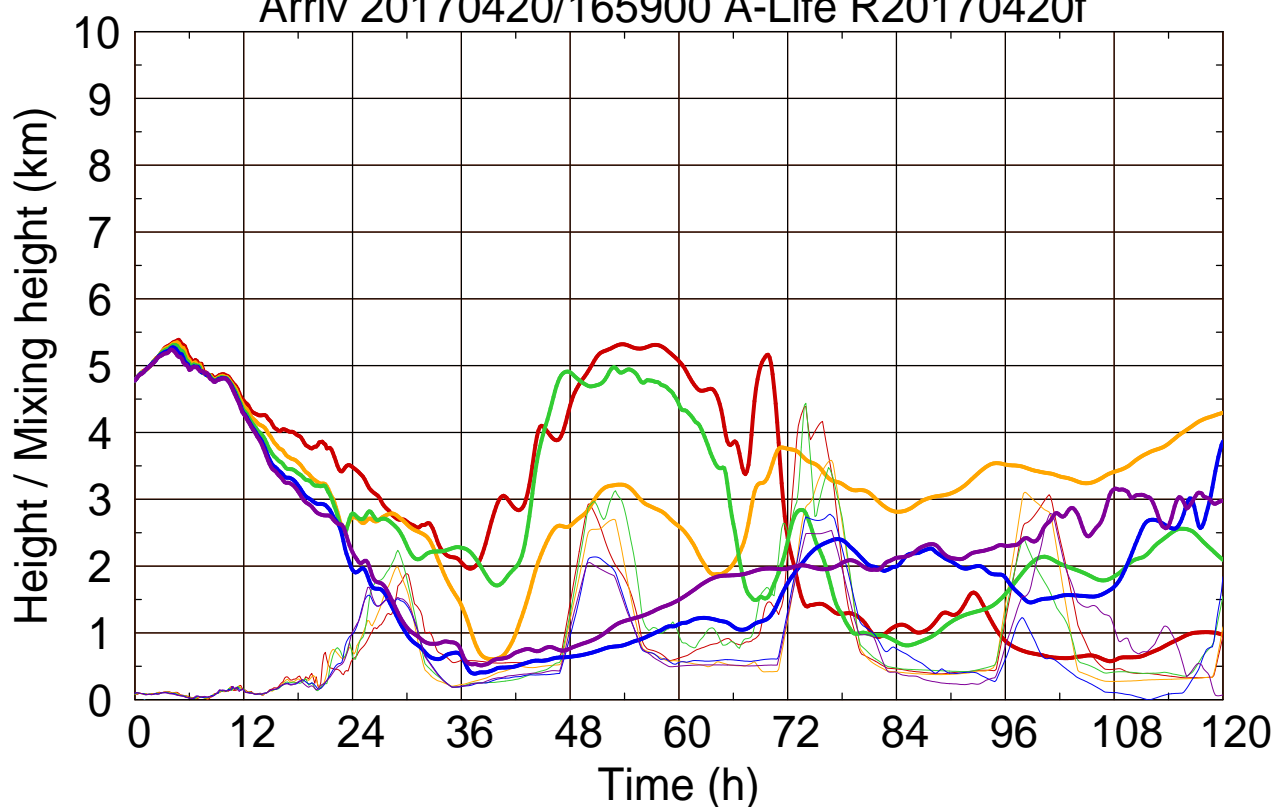

Arriv 20170420/165900 A-Life R20170420f

0 — 1 — 2 — 3 — 4

Arriv 20170420/165900 A-Life R20170420f

—— Height      - - - - - Mixing height

Arriv 20170420/165400 A-Life R20170420f

0 — 1 — 2 — 3 —

Arriv 20170420/165400 A-Life R20170420f

— Height — Mixing height