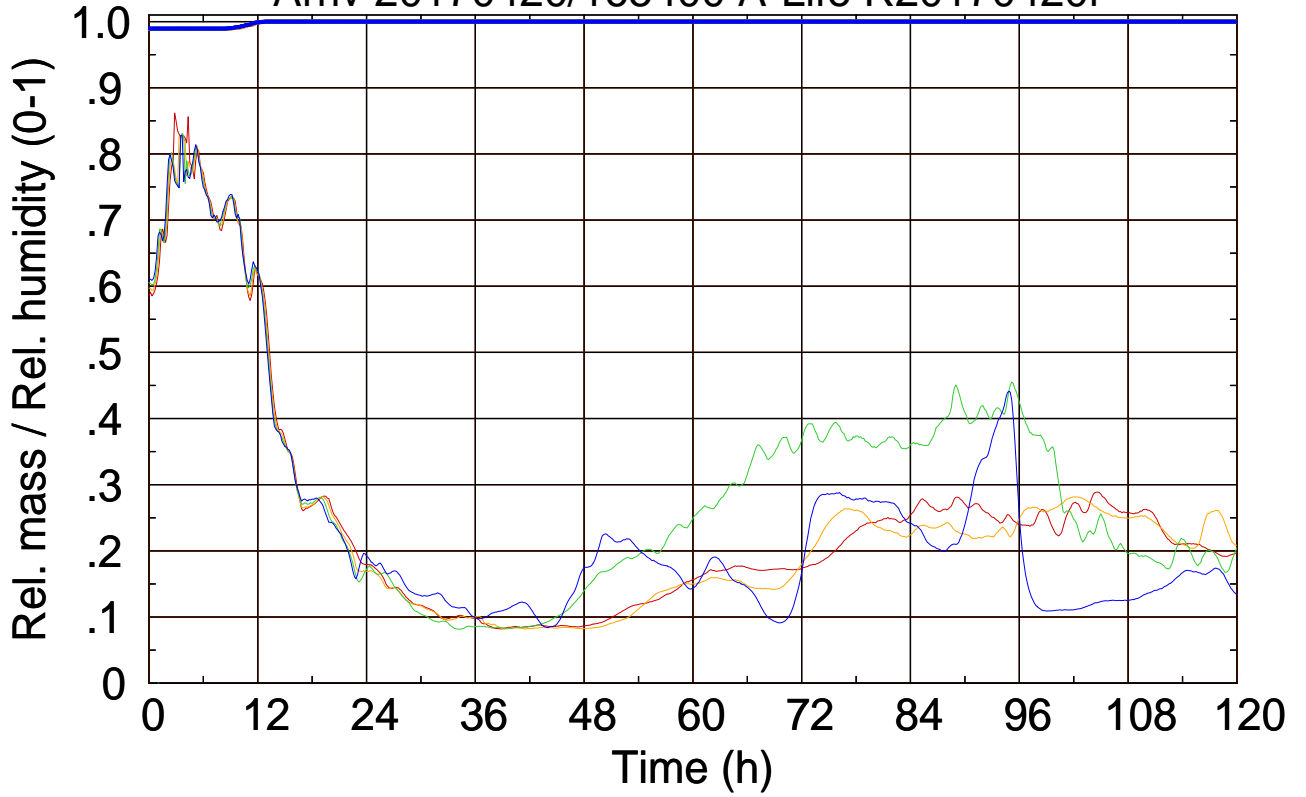

Arriv 20170420/165900 A-Life R20170420f

0 — 1 — 2 — 3 — 4

Arriv 20170420/165900 A-Life R20170420f

—— Height      - - - - - Mixing height

Arriv 20170420/165400 A-Life R20170420f

0 — 1 — 2 — 3 —

Arriv 20170420/165400 A-Life R20170420f

— Height — Mixing height