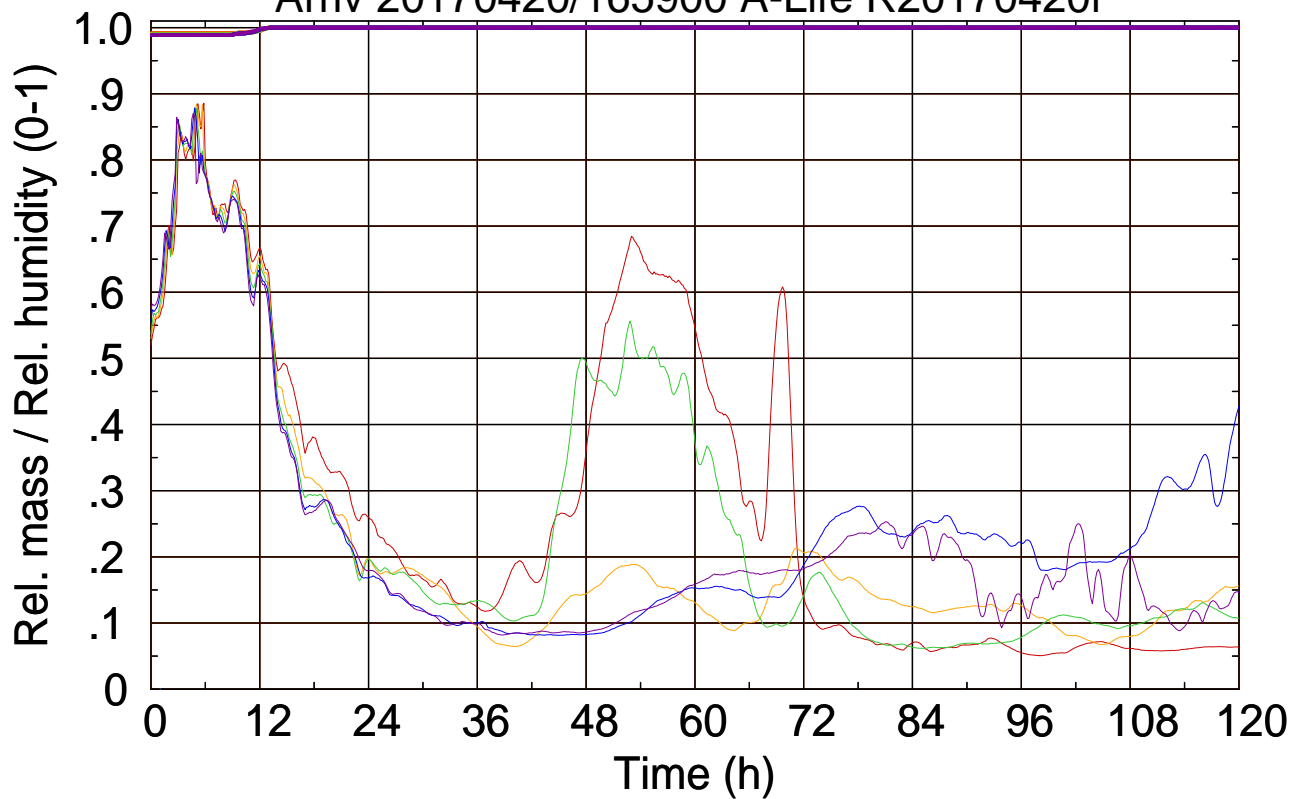

Arriv 20170420/165900 A-Life R20170420f

0 — 1 — 2 — 3 — 4

Arriv 20170420/165900 A-Life R20170420f

—— Height      - - - - - Mixing height

Arriv 20170420/165400 A-Life R20170420f

0 — 1 — 2 — 3 —

Arriv 20170420/165400 A-Life R20170420f

— Height — Mixing height