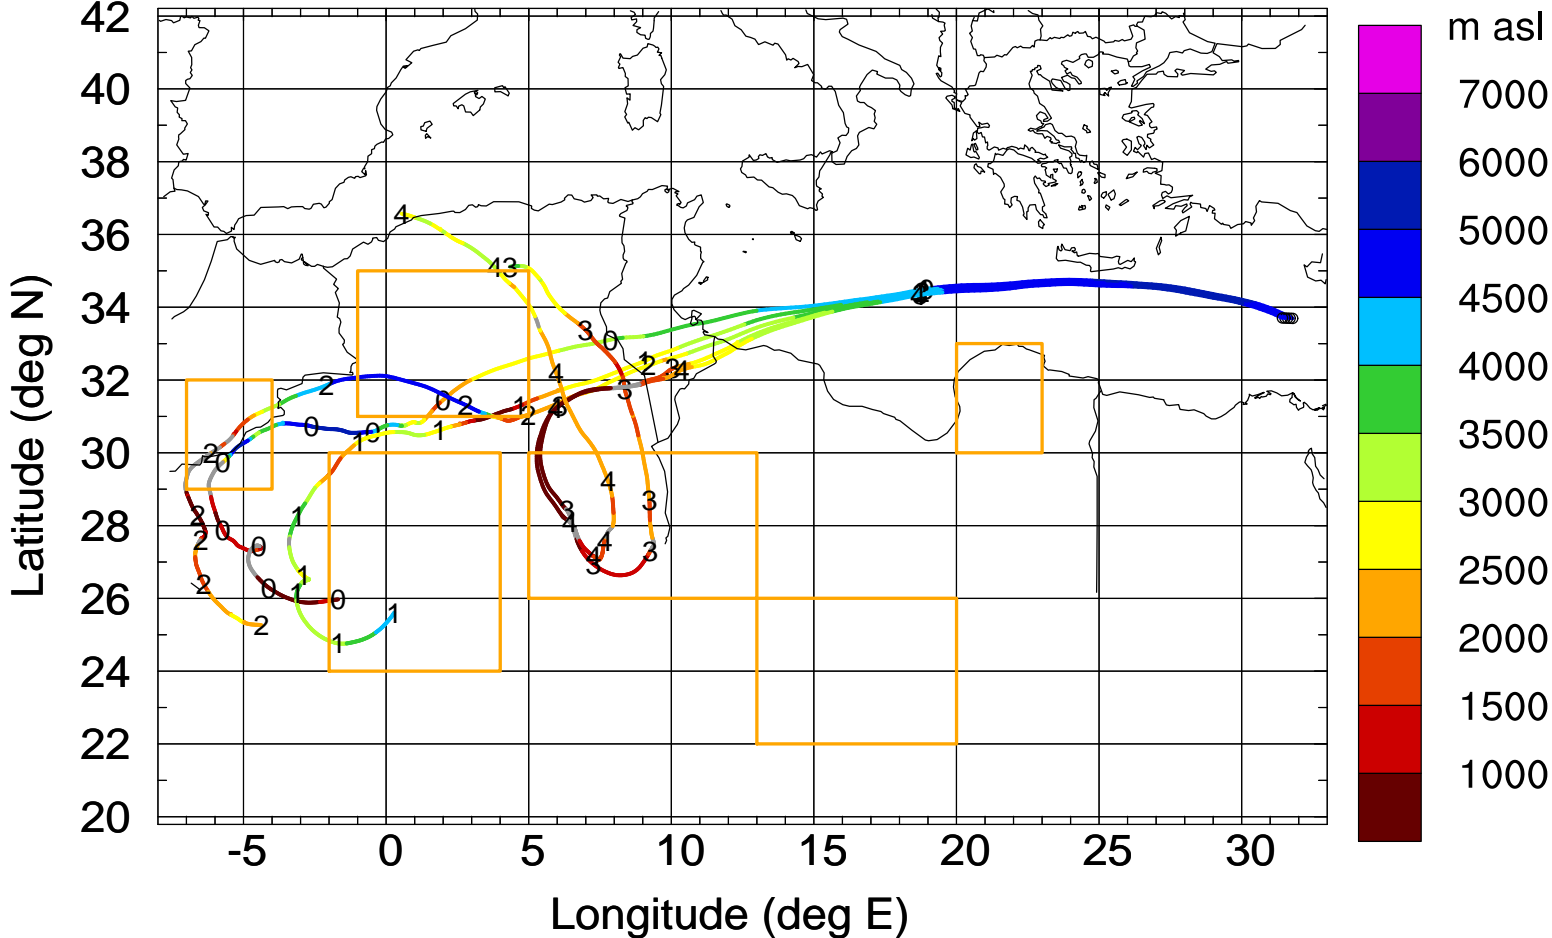

Level #12 of flight 170420b

Arriv 20170420/165900 A-Life R20170420

Level #12 of flight 170420b

Arriv 20170420/165400 A-Life R20170420