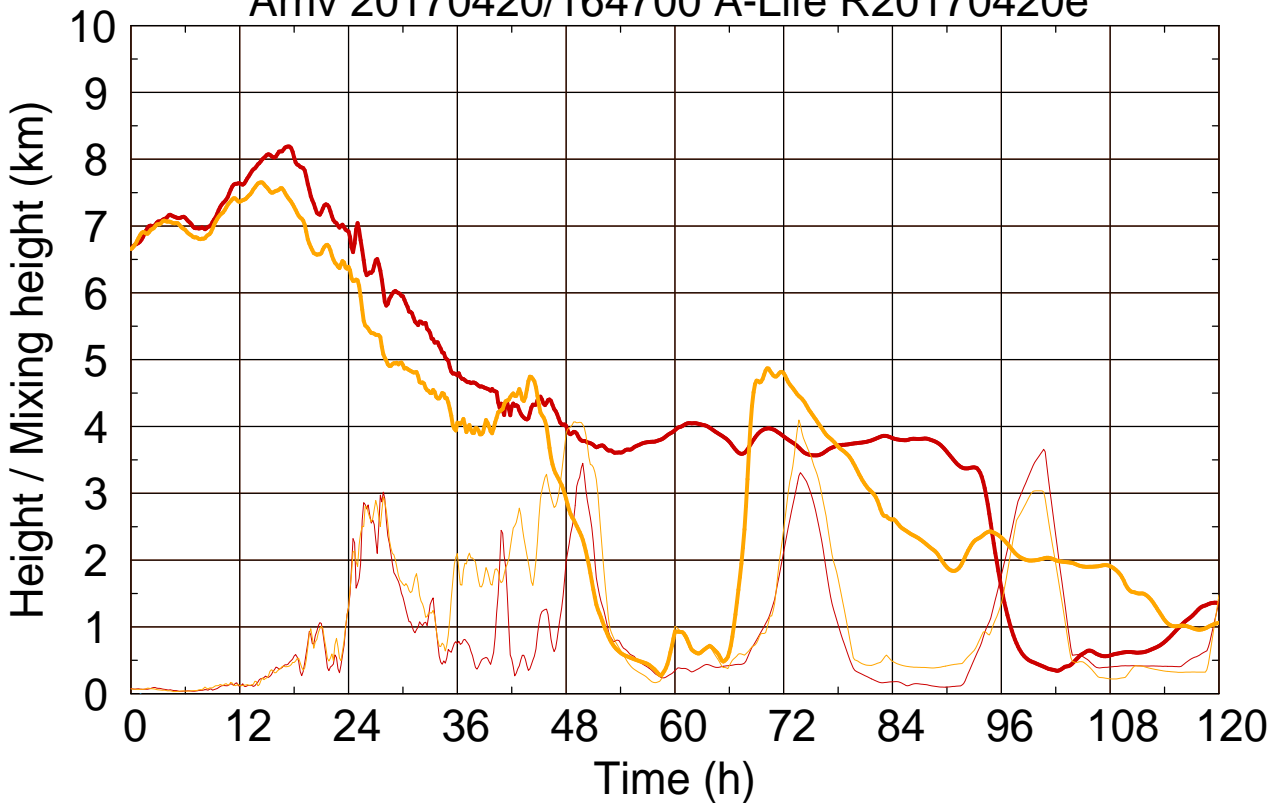

Arriv 20170420/164700 A-Life R20170420e

0 — 1 —

Arriv 20170420/164700 A-Life R20170420e

— Height — Mixing height