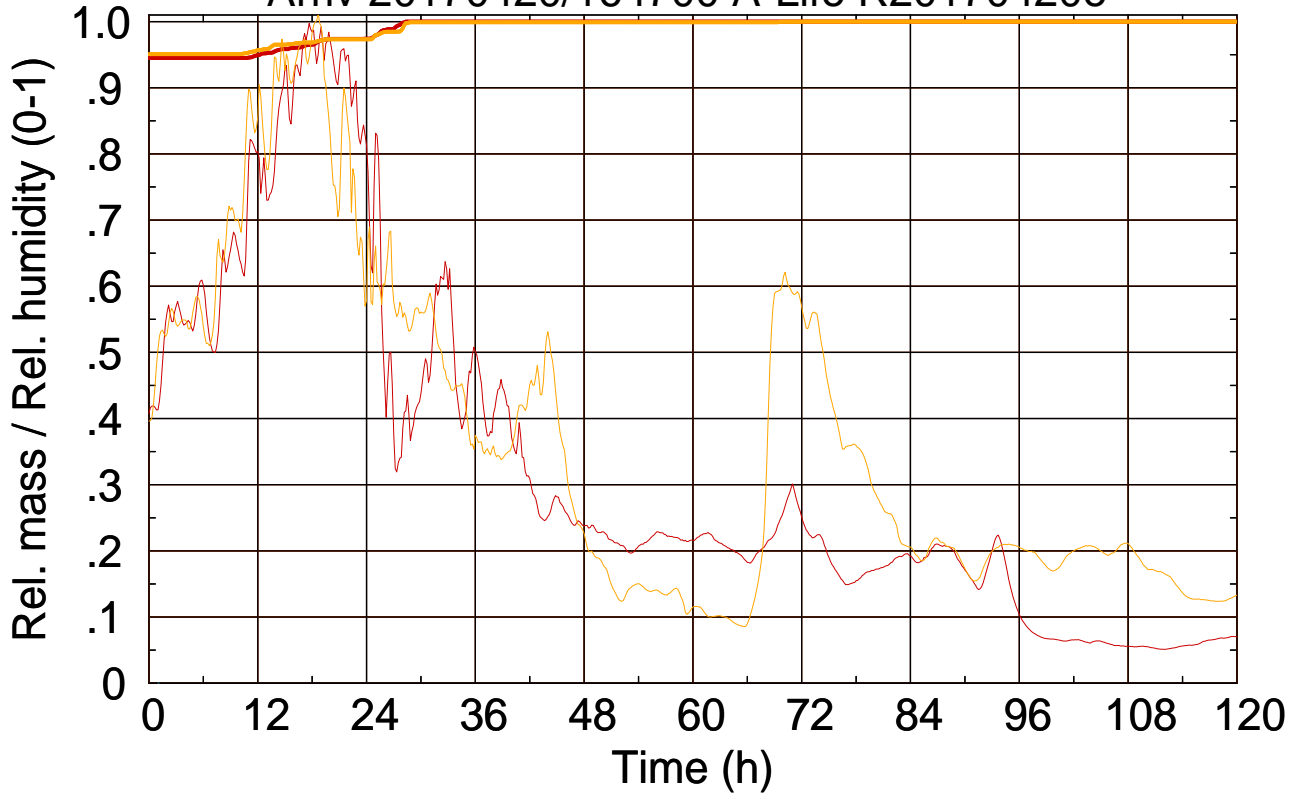

Arriv 20170420/164700 A-Life R20170420e

0 — 1 —

Arriv 20170420/164700 A-Life R20170420e

— Height — Mixing height