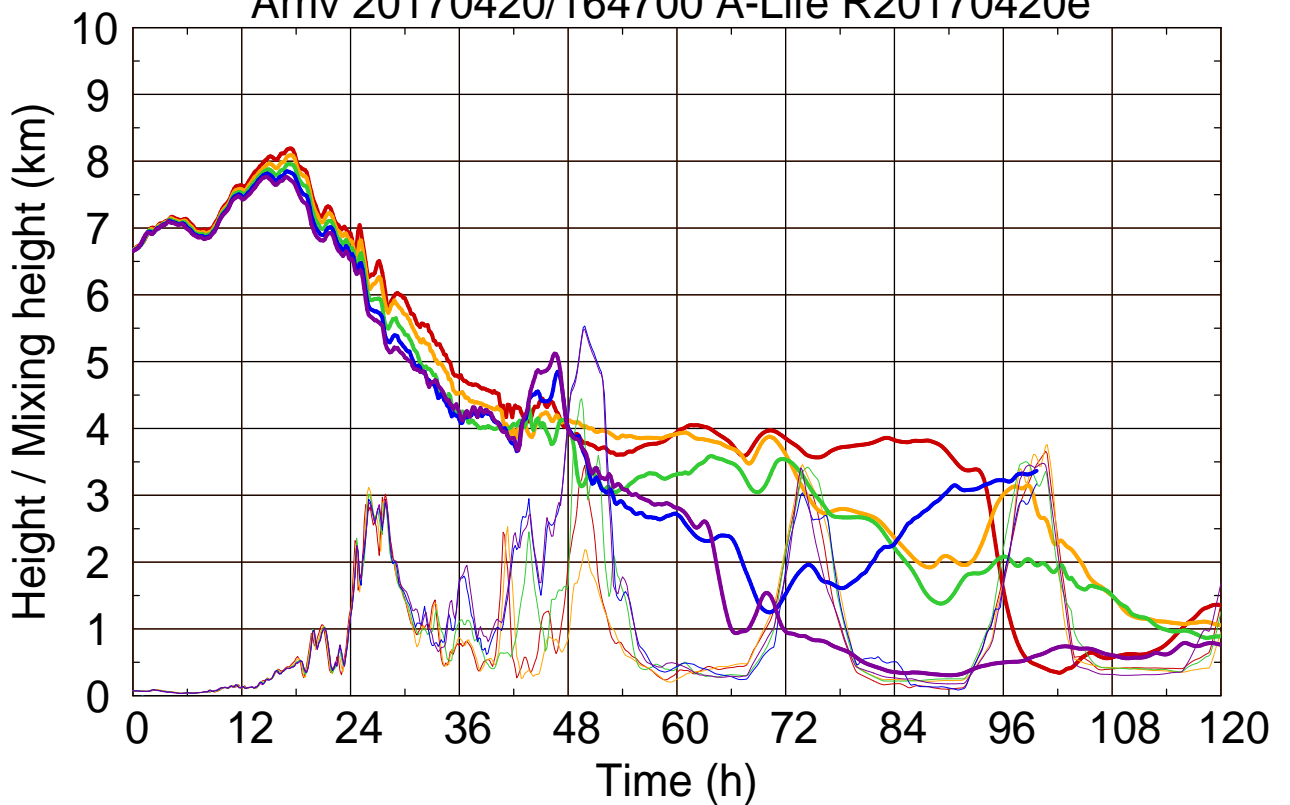

Arriv 20170420/164700 A-Life R20170420e

0 — 1 — 2 — 3 — 4

Arriv 20170420/164700 A-Life R20170420e

— Height — Mixing height