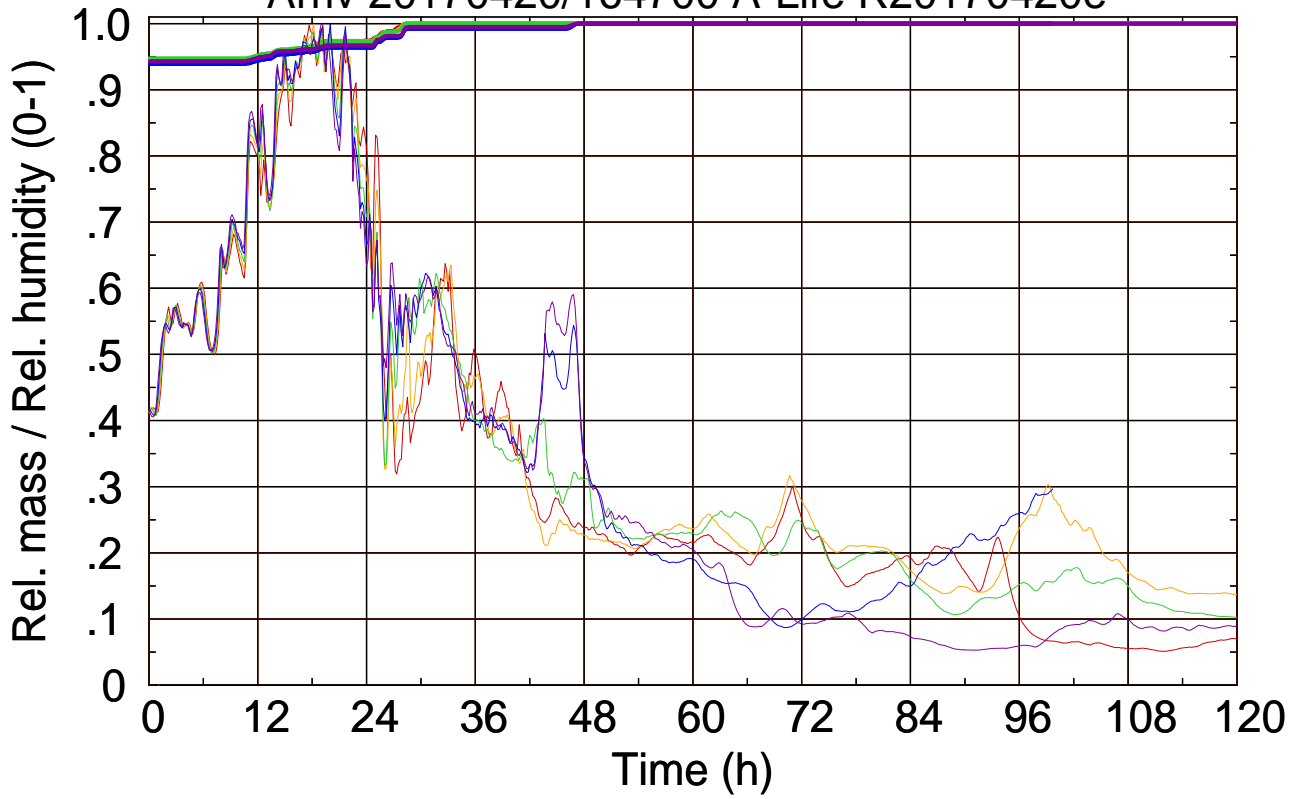

Arriv 20170420/164700 A-Life R20170420e

0 — 1 — 2 — 3 — 4

Arriv 20170420/164700 A-Life R20170420e

— Height — Mixing height