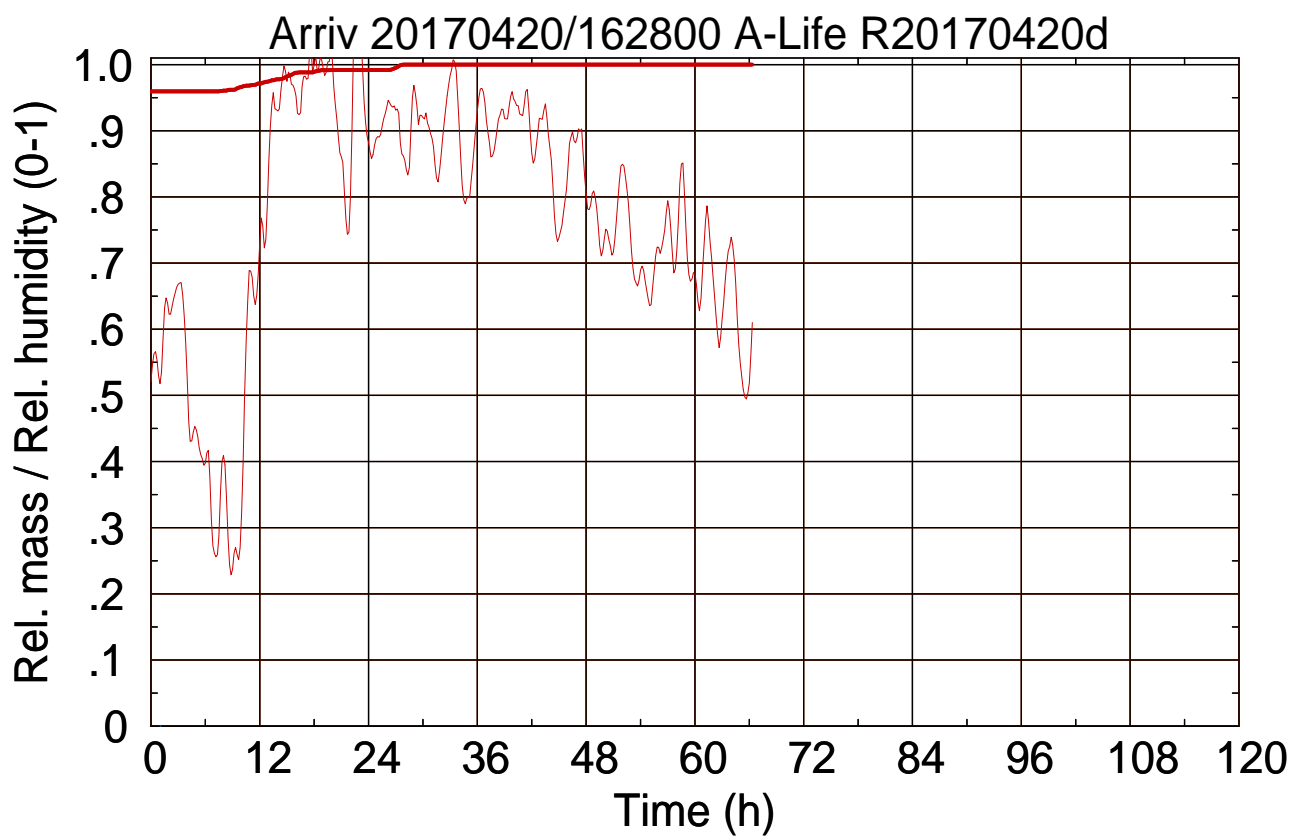

Arriv 20170420/163400 A-Life R20170420d

0 — 1 — 2 — 3 — 4 —

Arriv 20170420/163400 A-Life R20170420d

— Height — Mixing height

Arriv 20170420/163100 A-Life R20170420d

0 — 1 — 2 — 3 — 4

Arriv 20170420/163100 A-Life R20170420d

————— Height      ————— Mixing height

0 —

— Height

— Mixing height