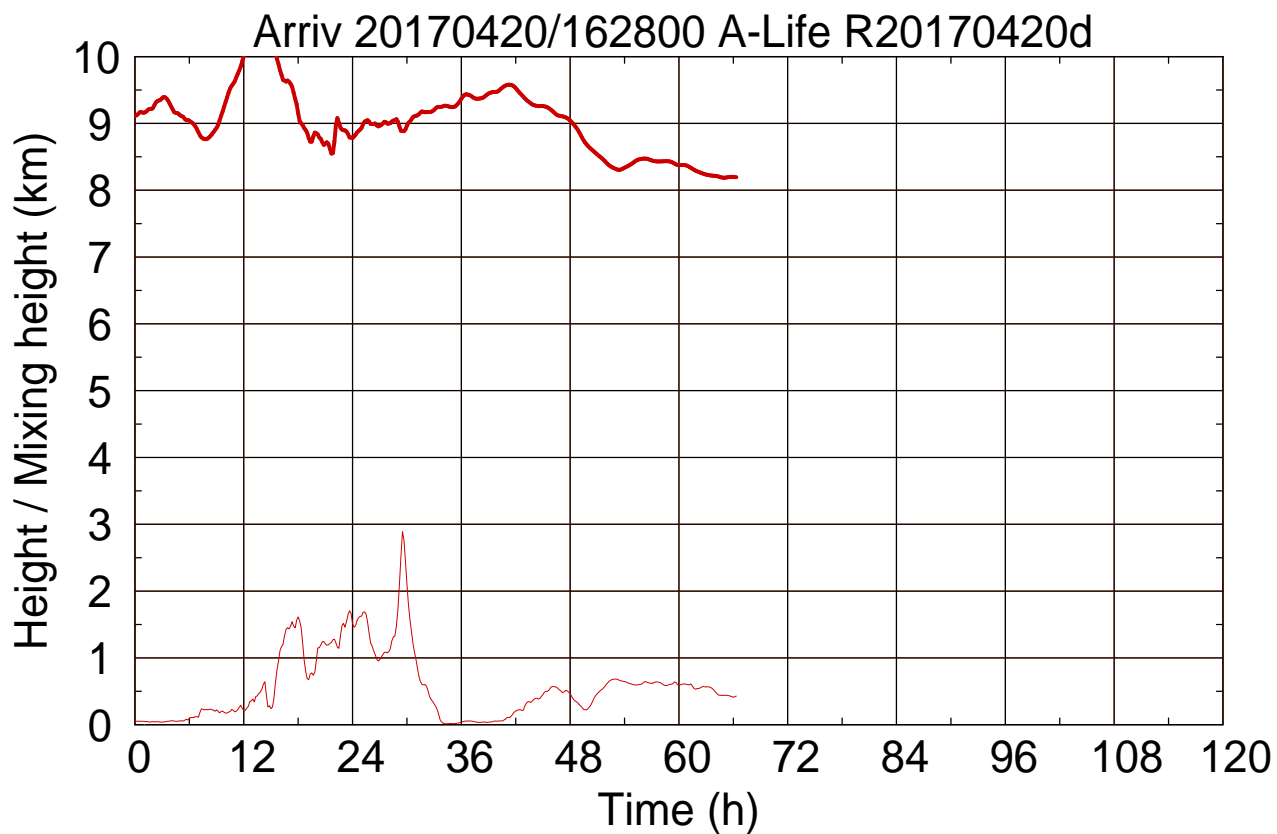

Arriv 20170420/163400 A-Life R20170420d

0 — 1 — 2 — 3 — 4 —

Arriv 20170420/163400 A-Life R20170420d

— Height — Mixing height

Arriv 20170420/163100 A-Life R20170420d

0 — 1 — 2 — 3 — 4

Arriv 20170420/163100 A-Life R20170420d

————— Height      ————— Mixing height

0 —

— Height

— Mixing height