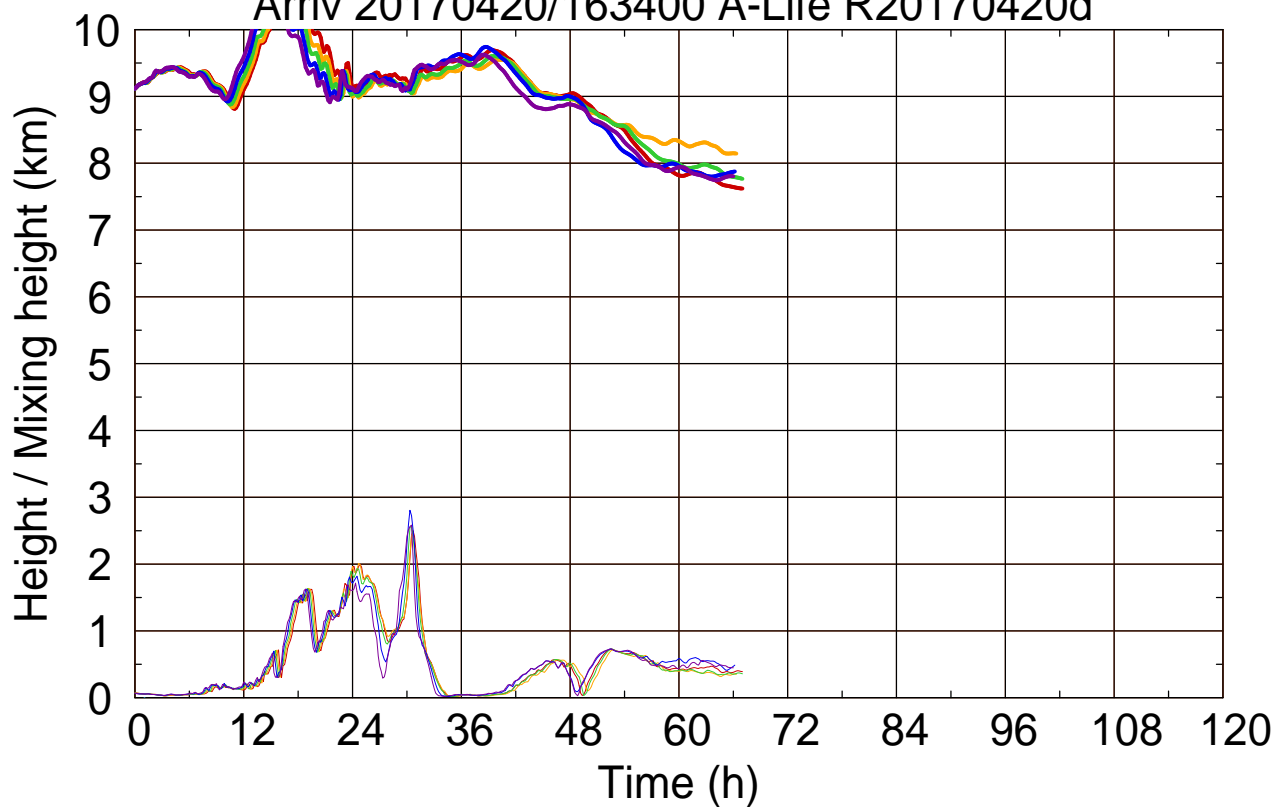

Arriv 20170420/163400 A-Life R20170420d

0 — 1 — 2 — 3 — 4 —

Arriv 20170420/163400 A-Life R20170420d

— Height — Mixing height

Arriv 20170420/163100 A-Life R20170420d

0 — 1 — 2 — 3 — 4

Arriv 20170420/163100 A-Life R20170420d

————— Height      ————— Mixing height

0 —

— Height

— Mixing height