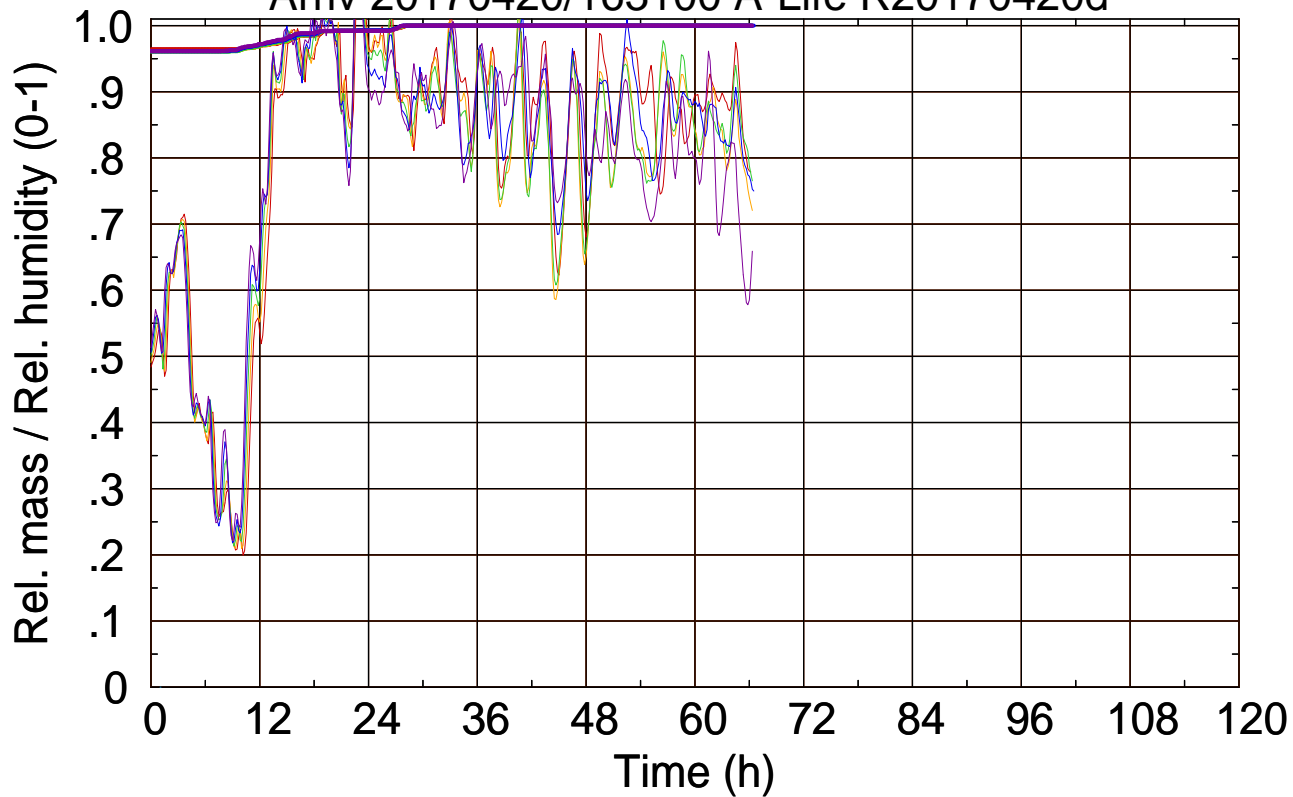

Arriv 20170420/163400 A-Life R20170420d

0 — 1 — 2 — 3 — 4 —

Arriv 20170420/163400 A-Life R20170420d

— Height — Mixing height

Arriv 20170420/163100 A-Life R20170420d

0 — 1 — 2 — 3 — 4

Arriv 20170420/163100 A-Life R20170420d

————— Height      ————— Mixing height

0 —

— Height

— Mixing height