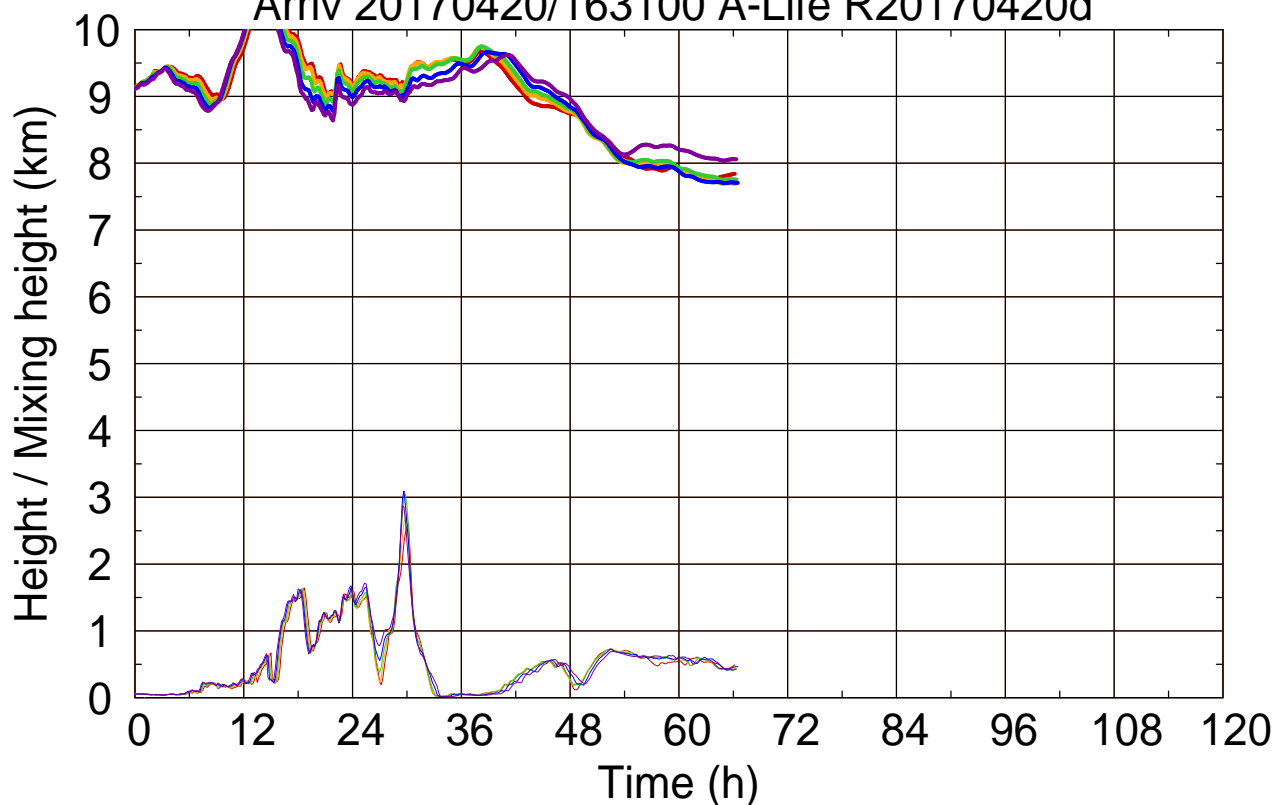

Arriv 20170420/163400 A-Life R20170420d

0 — 1 — 2 — 3 — 4 —

Arriv 20170420/163400 A-Life R20170420d

— Height — Mixing height

Arriv 20170420/163100 A-Life R20170420d

0 — 1 — 2 — 3 — 4

Arriv 20170420/163100 A-Life R20170420d

————— Height      ————— Mixing height

0 —

— Height

— Mixing height