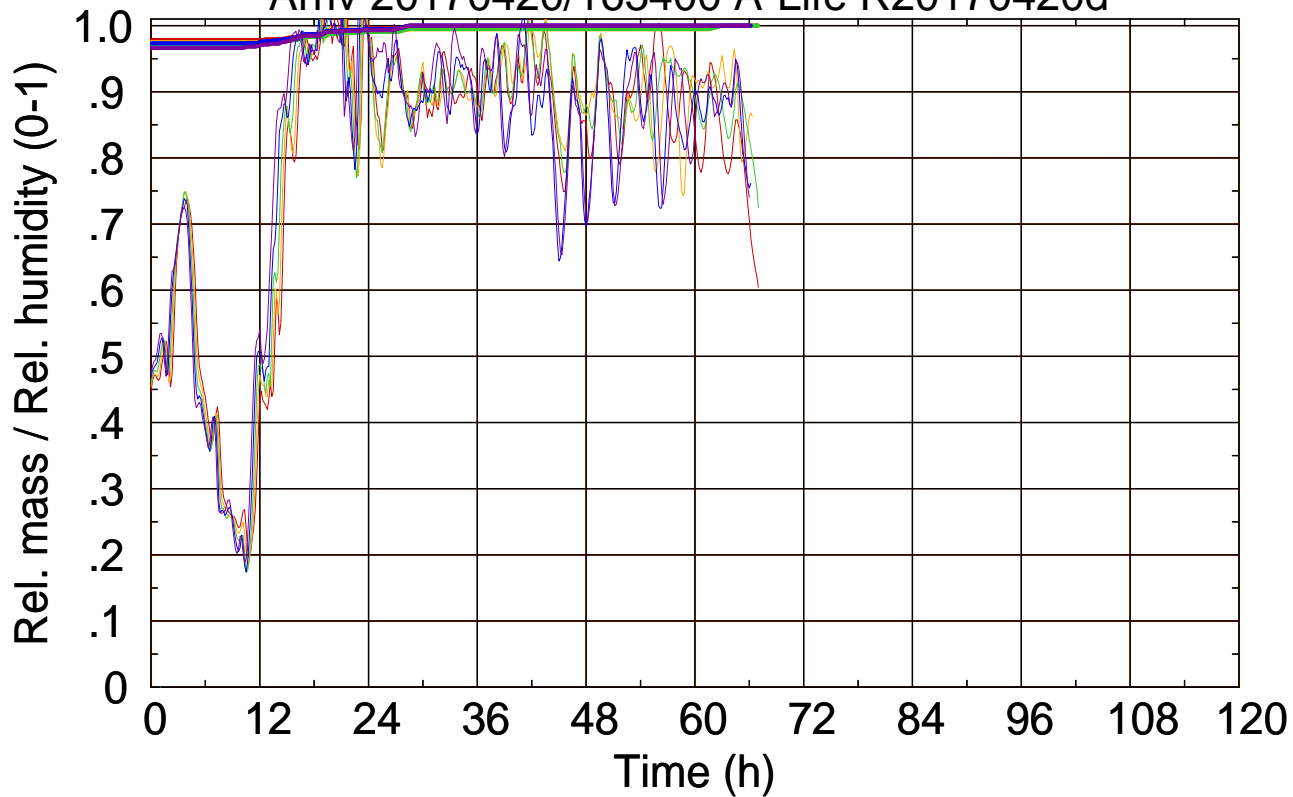

Arriv 20170420/163400 A-Life R20170420d

0 — 1 — 2 — 3 — 4 —

Arriv 20170420/163400 A-Life R20170420d

— Height — Mixing height

Arriv 20170420/163100 A-Life R20170420d

0 — 1 — 2 — 3 — 4

Arriv 20170420/163100 A-Life R20170420d

————— Height      ————— Mixing height

0 —

— Height

— Mixing height