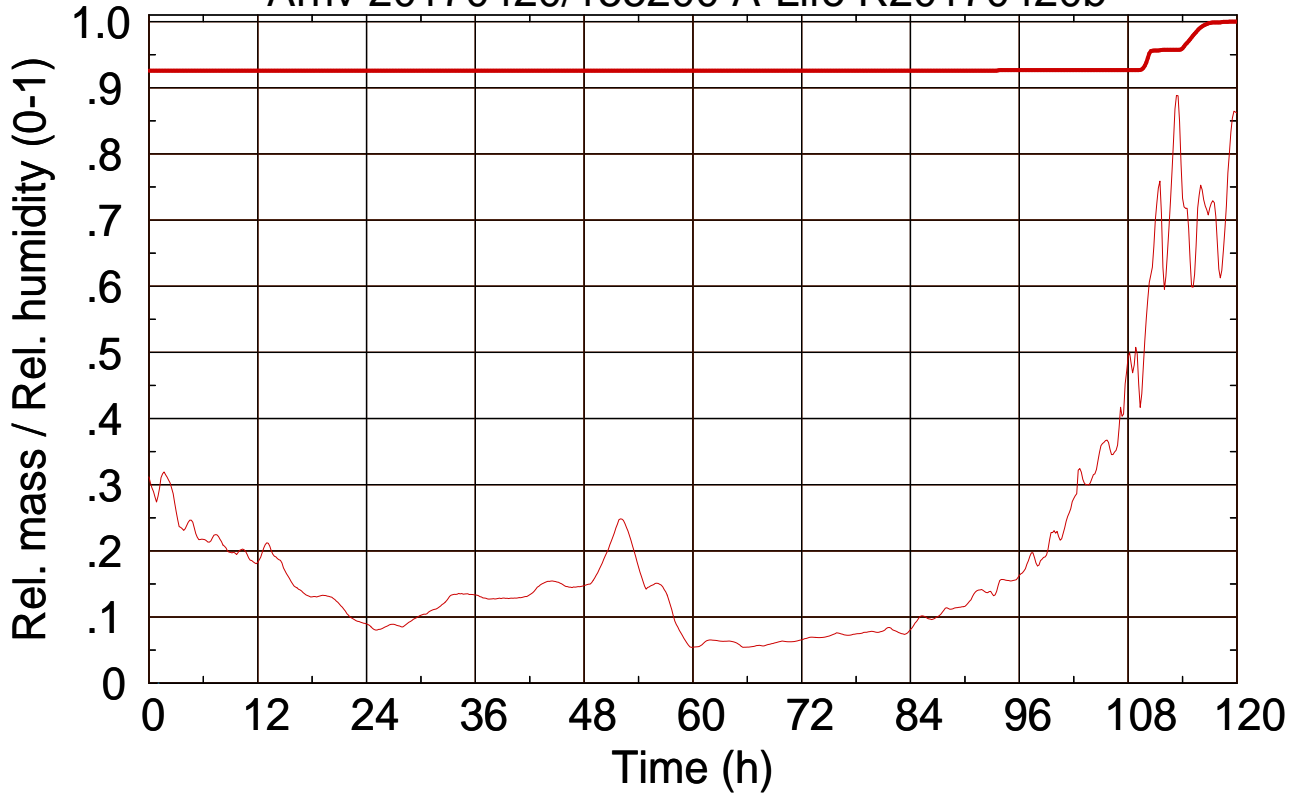

Arriv 20170420/155200 A-Life R20170420b

0 —

Arriv 20170420/155200 A-Life R20170420b

— Height

— Mixing height