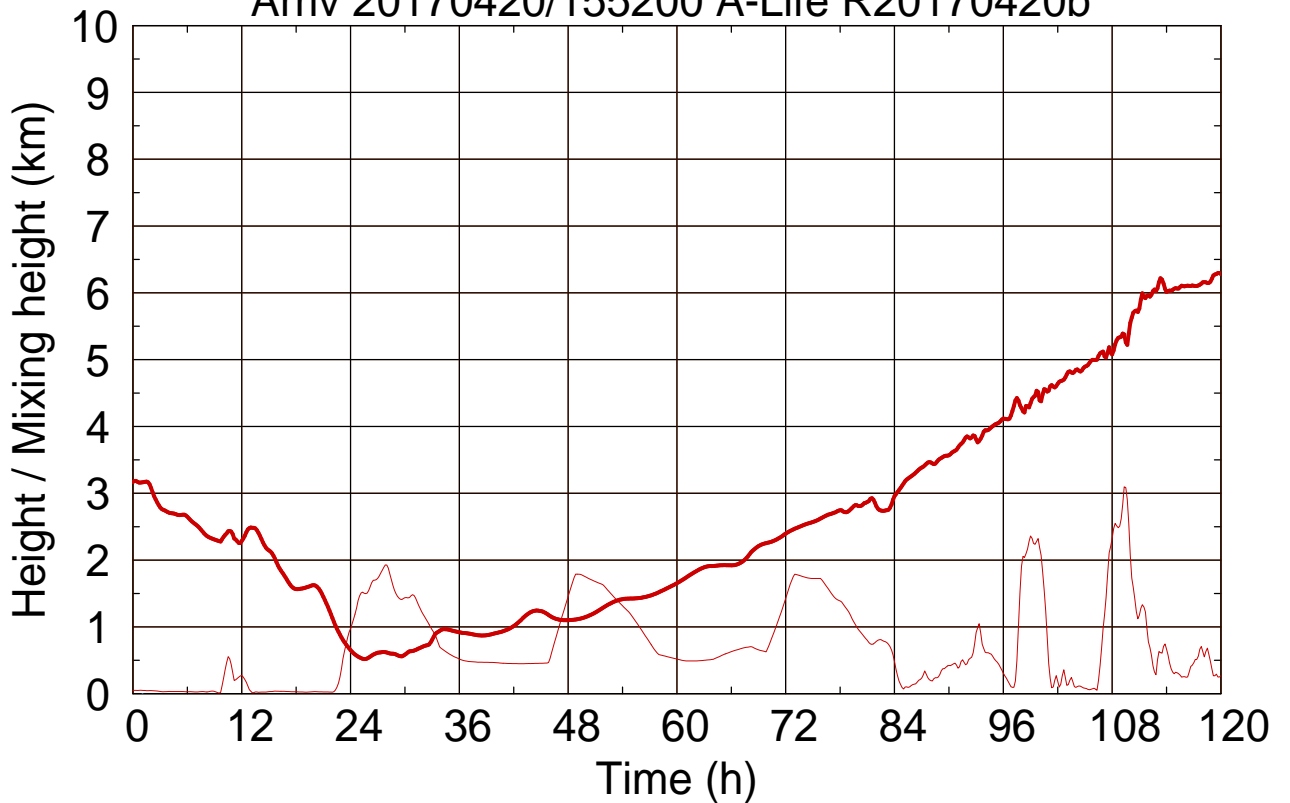

Arriv 20170420/155200 A-Life R20170420b

0 —

Arriv 20170420/155200 A-Life R20170420b

— Height

— Mixing height