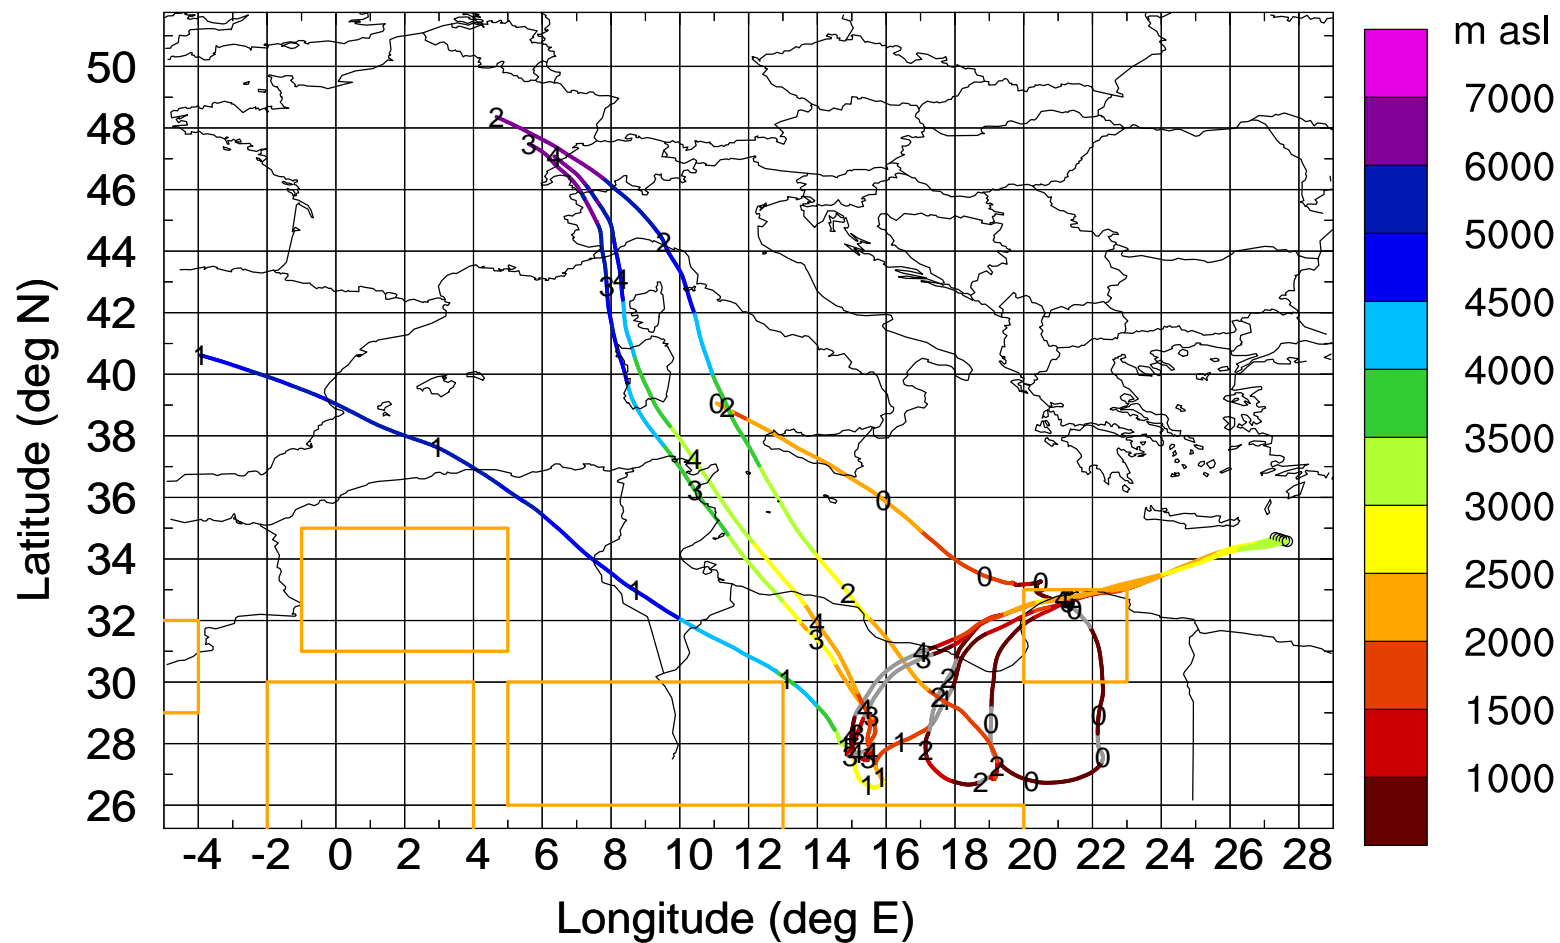

Level #8 of flight 170420b

Arriv 20170420/155800 A-Life R20170420

Level #8 of flight 170420b

Arriv 20170420/155200 A-Life R20170420