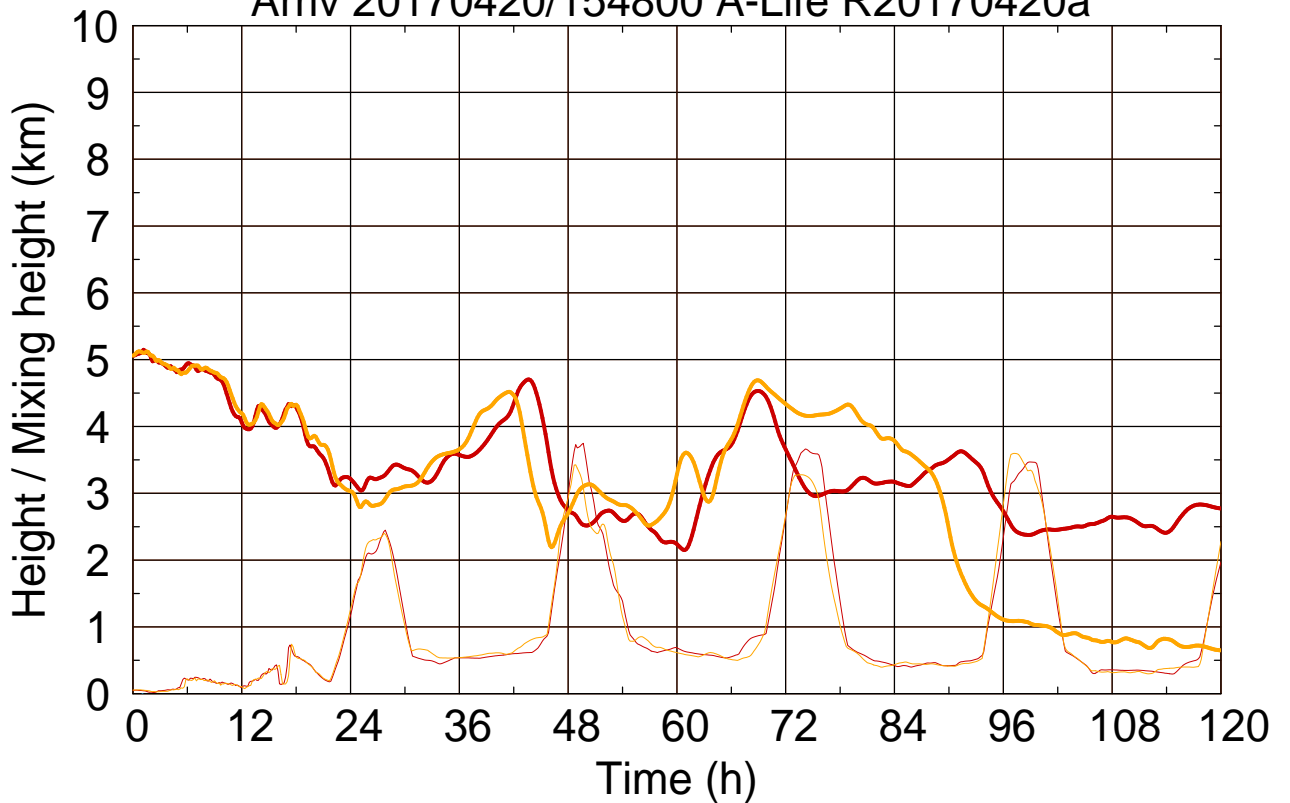

Arriv 20170420/154800 A-Life R20170420a

0 — 1 —

Arriv 20170420/154800 A-Life R20170420a

— Height

— Mixing height