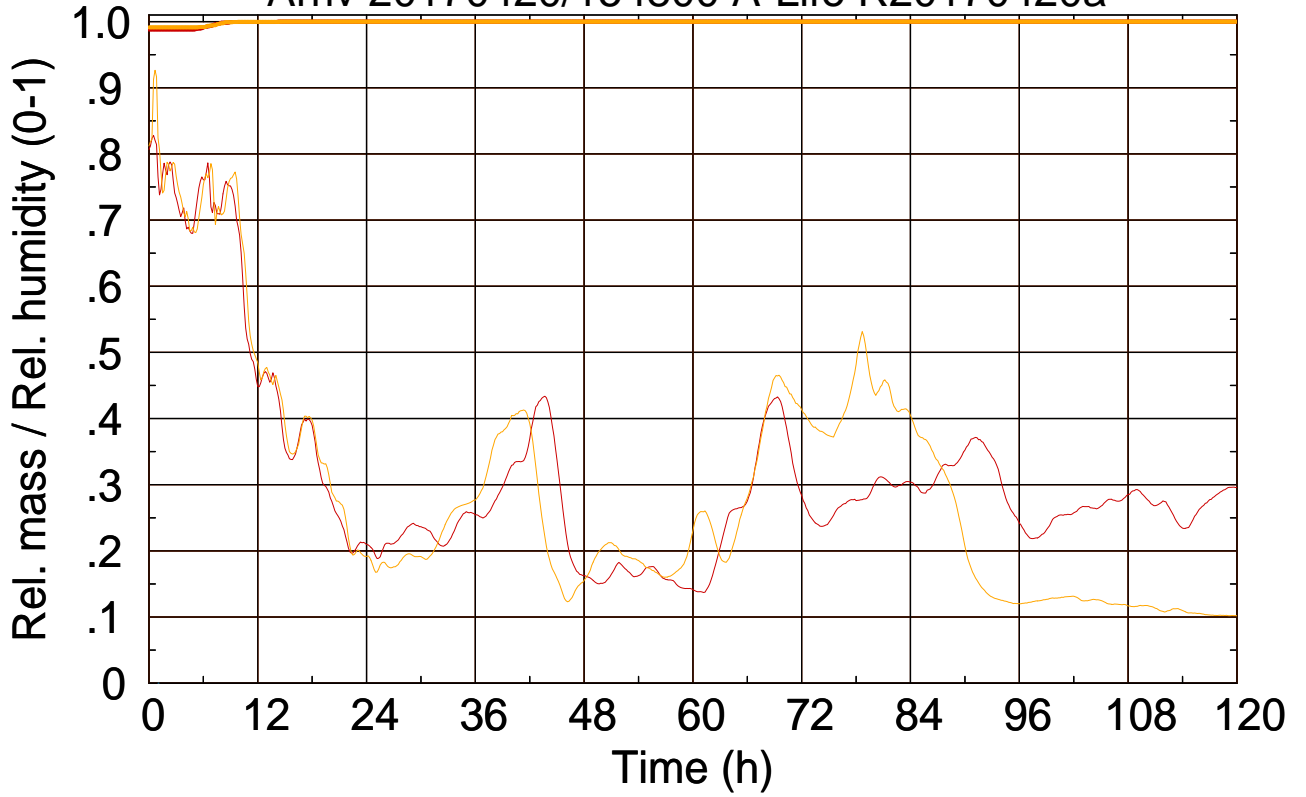

Arriv 20170420/154800 A-Life R20170420a

0 — 1 —

Arriv 20170420/154800 A-Life R20170420a

— Height

— Mixing height