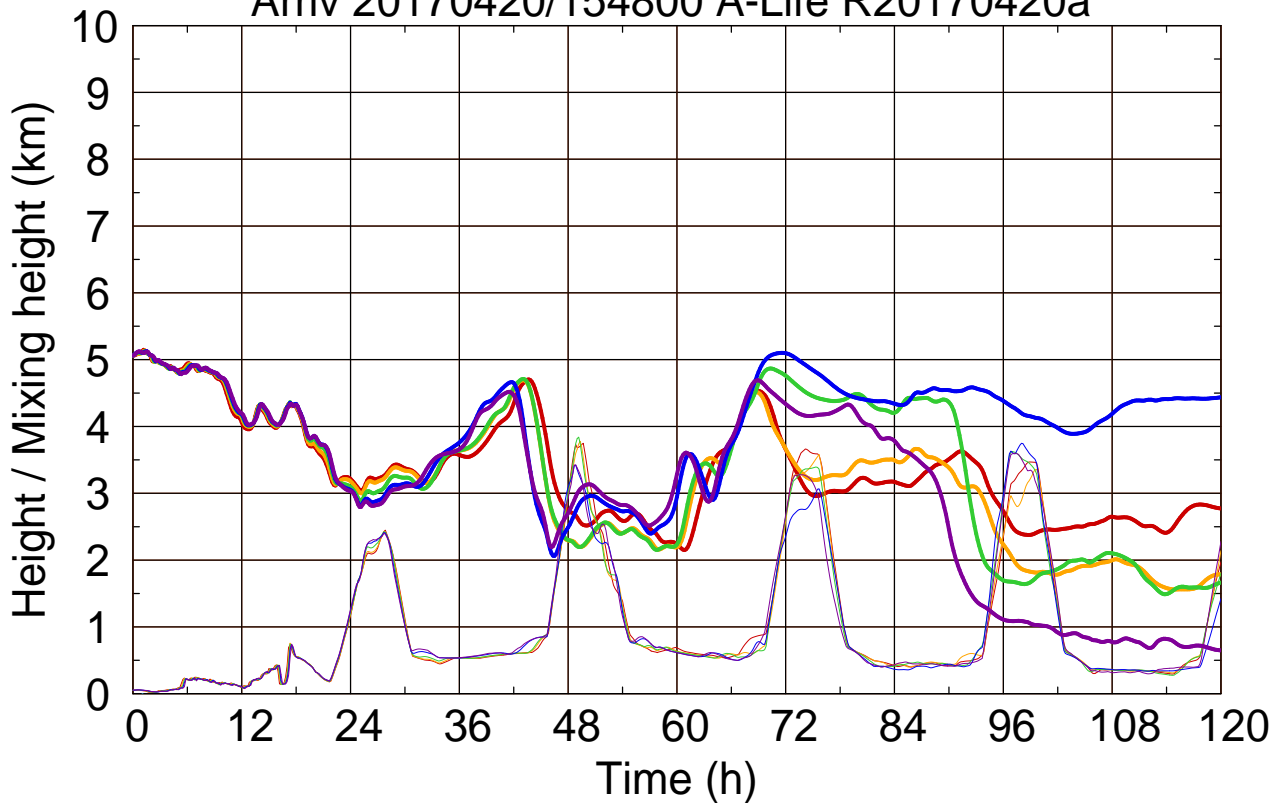

Arriv 20170420/154800 A-Life R20170420a

0 — 1 — 2 — 3 — 4

Arriv 20170420/154800 A-Life R20170420a

— Height — Mixing height