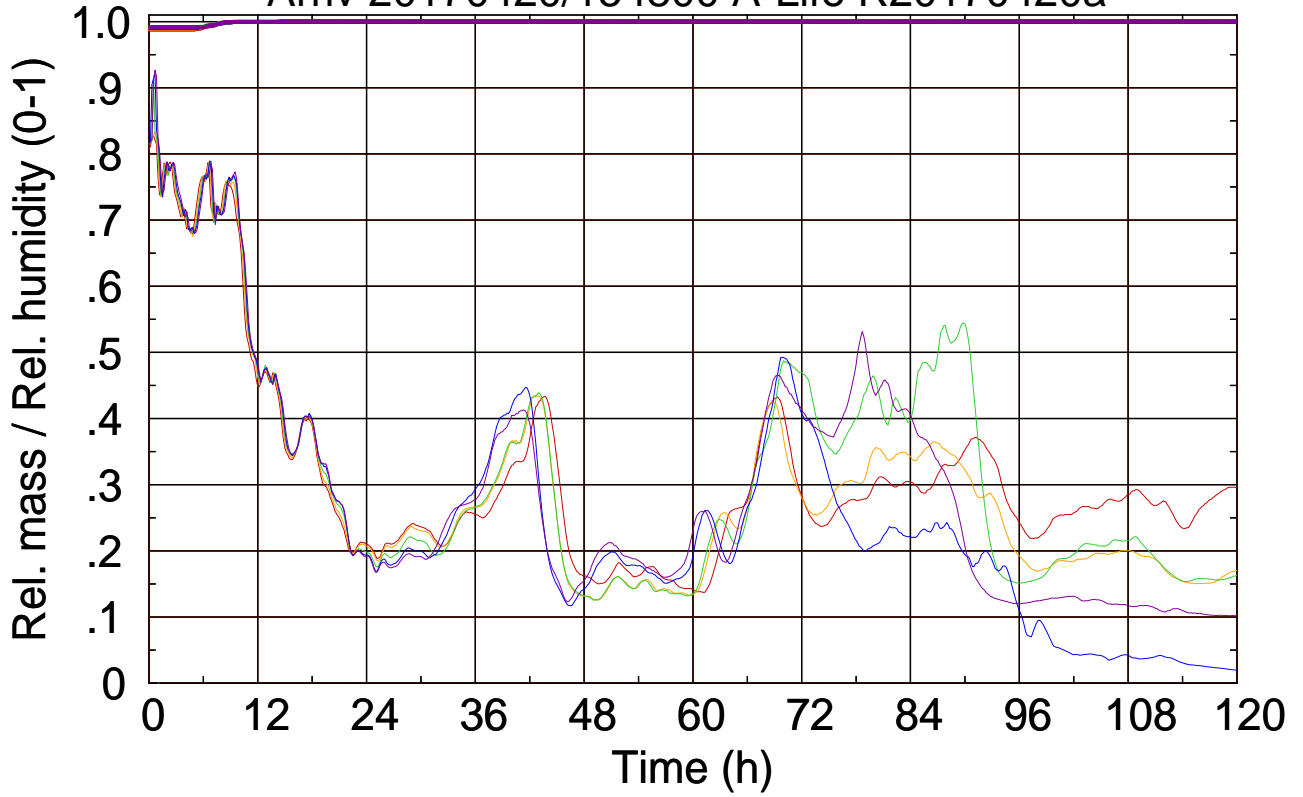

Arriv 20170420/154800 A-Life R20170420a

0 — 1 — 2 — 3 — 4

Arriv 20170420/154800 A-Life R20170420a

— Height — Mixing height