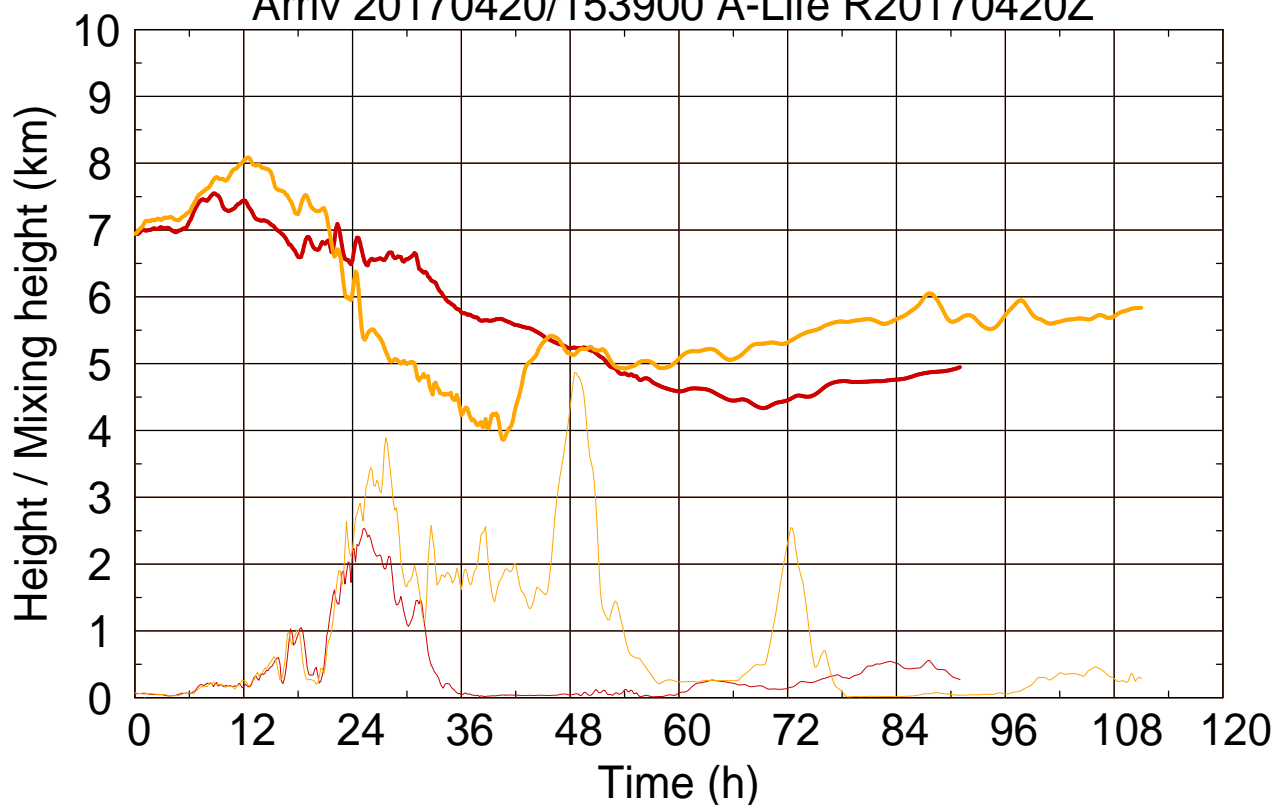

Arriv 20170420/153900 A-Life R20170420Z

0 — 1 —

Arriv 20170420/153900 A-Life R20170420Z

— Height — Mixing height