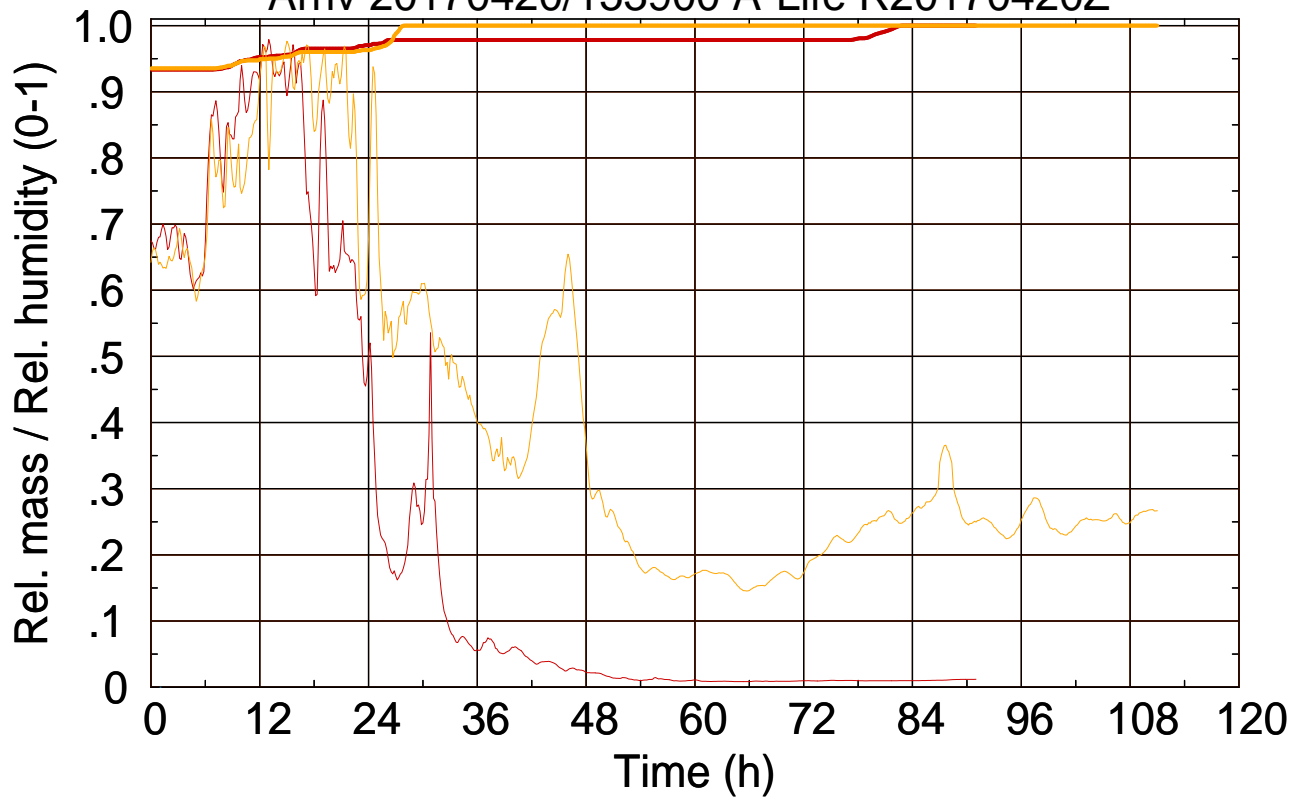

Arriv 20170420/153900 A-Life R20170420Z

0 — 1 —

Arriv 20170420/153900 A-Life R20170420Z

— Height — Mixing height