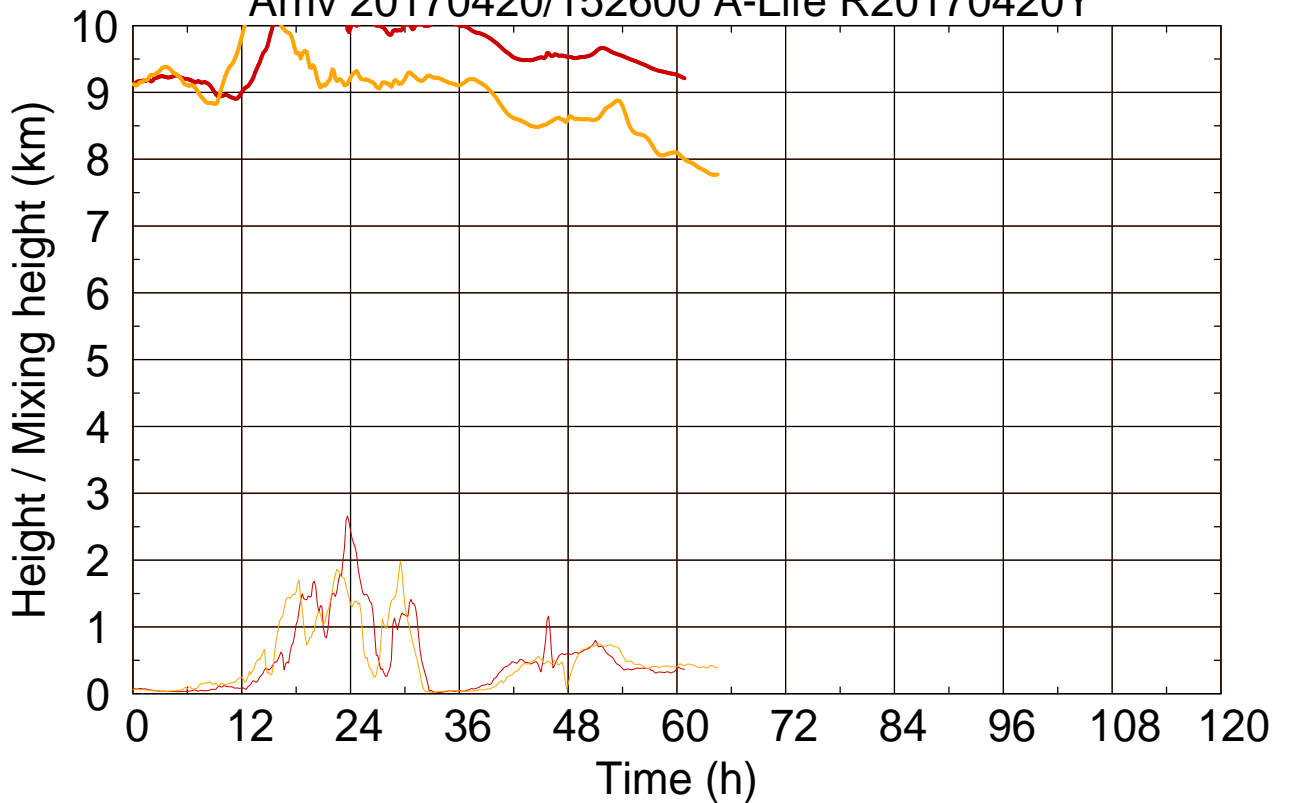

Arriv 20170420/152600 A-Life R20170420Y

0 — 1 —

Arriv 20170420/152600 A-Life R20170420Y

— Height — Mixing height