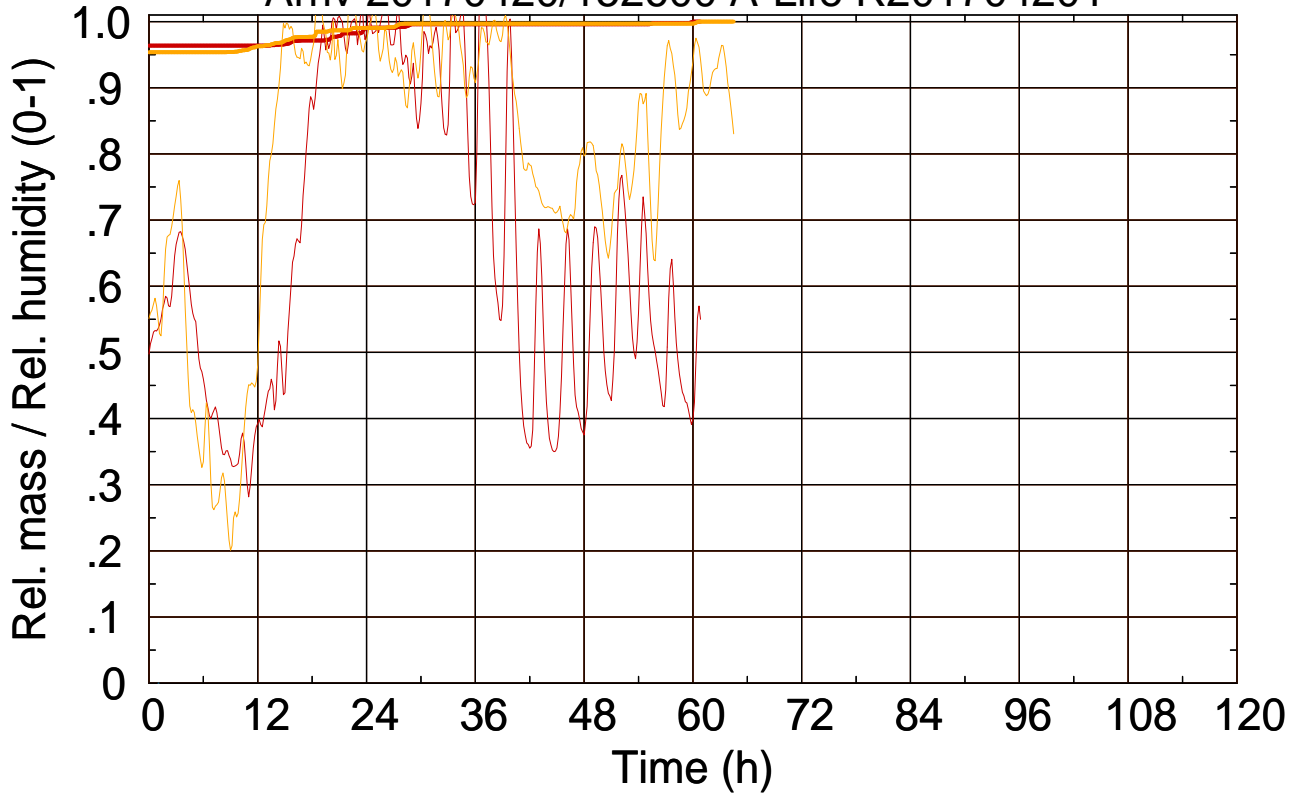

Arriv 20170420/152600 A-Life R20170420Y

0 — 1 —

Arriv 20170420/152600 A-Life R20170420Y

— Height — Mixing height