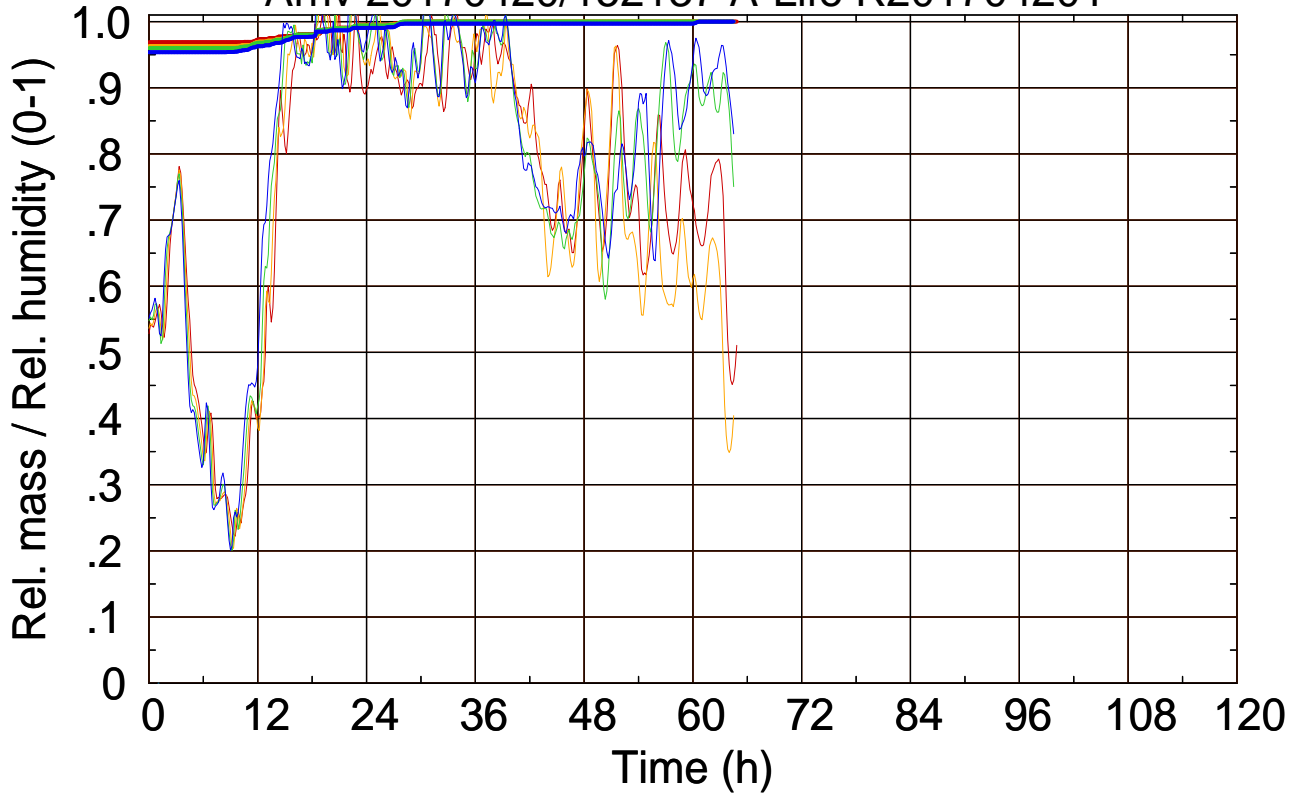

Arriv 20170420/152600 A-Life R20170420Y

0 — 1 — 2 — 3 — 4

Arriv 20170420/152600 A-Life R20170420Y

————— Height                      ————— Mixing height

Arriv 20170420/152137 A-Life R20170420Y

0 — 1 — 2 — 3 —

Arriv 20170420/152137 A-Life R20170420Y

————— Height      ————— Mixing height