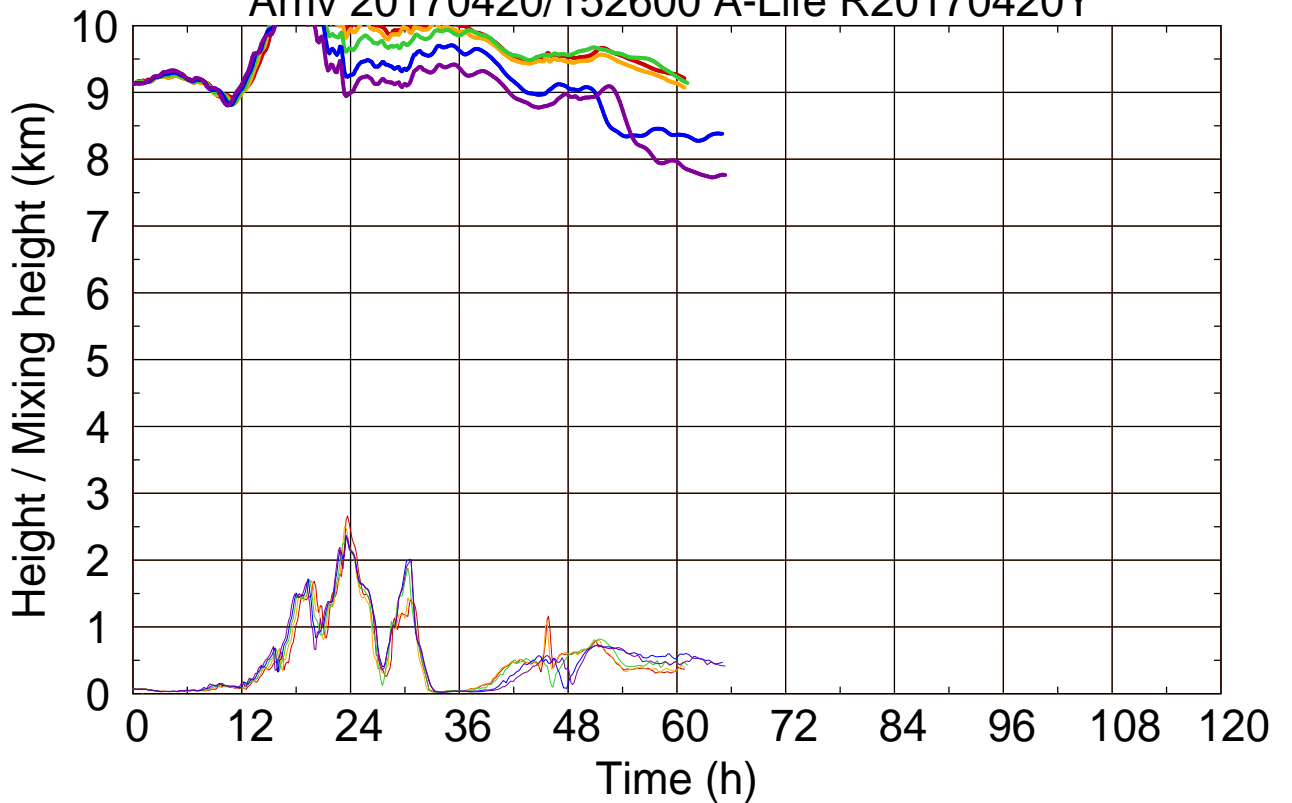

Arriv 20170420/152600 A-Life R20170420Y

0 — 1 — 2 — 3 — 4

Arriv 20170420/152600 A-Life R20170420Y

————— Height                      ————— Mixing height

Arriv 20170420/152137 A-Life R20170420Y

0 — 1 — 2 — 3 —

Arriv 20170420/152137 A-Life R20170420Y

————— Height      ————— Mixing height