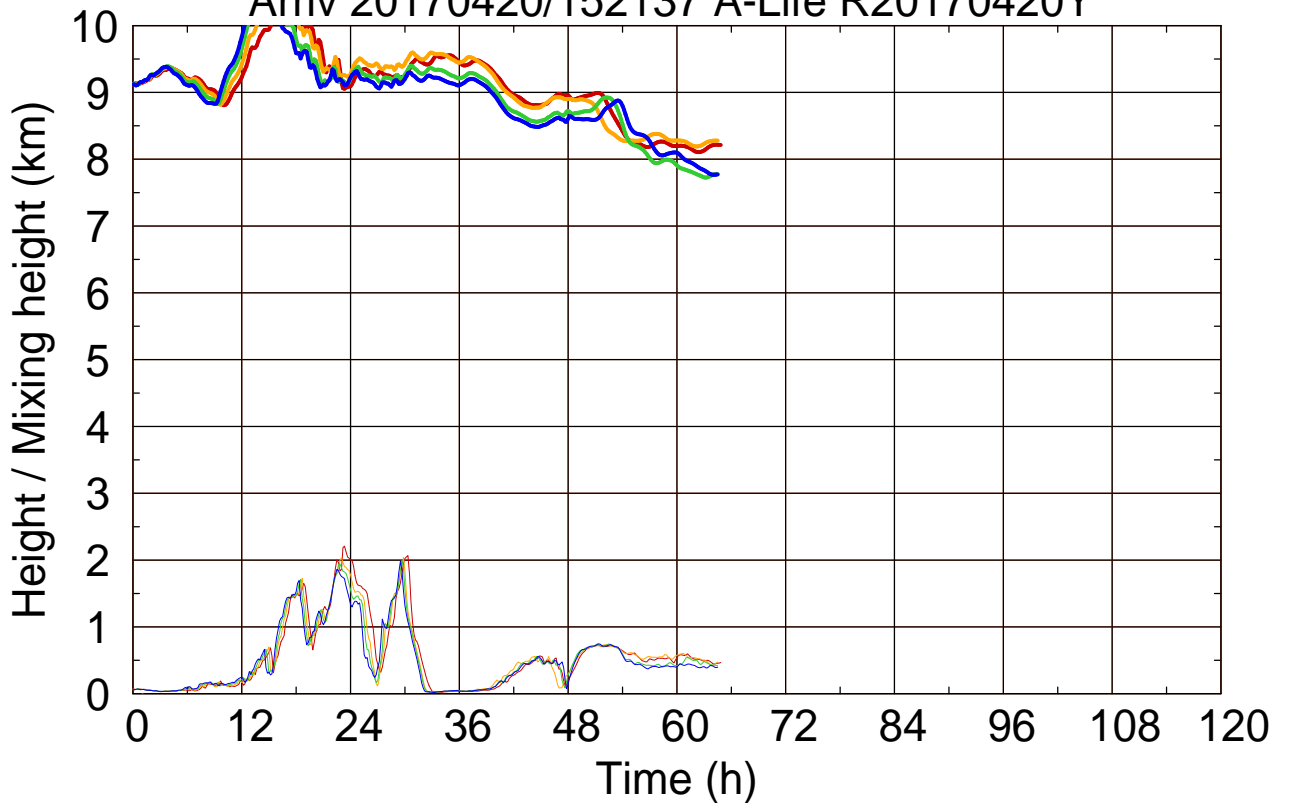

Arriv 20170420/152600 A-Life R20170420Y

0 — 1 — 2 — 3 — 4

Arriv 20170420/152600 A-Life R20170420Y

————— Height                      ————— Mixing height

Arriv 20170420/152137 A-Life R20170420Y

0 — 1 — 2 — 3 —

Arriv 20170420/152137 A-Life R20170420Y

————— Height      ————— Mixing height