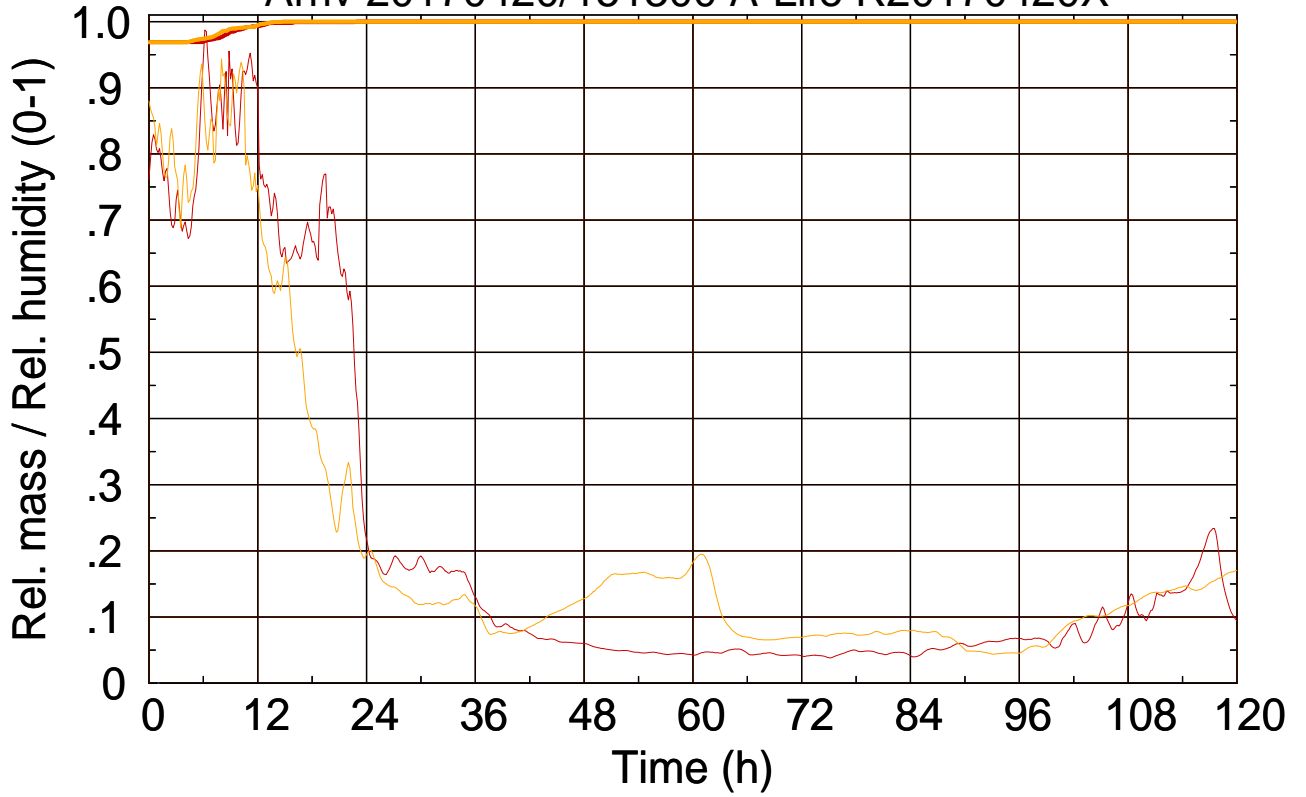

Arriv 20170420/151300 A-Life R20170420X

0 — 1 —

Arriv 20170420/151300 A-Life R20170420X

— Height — Mixing height