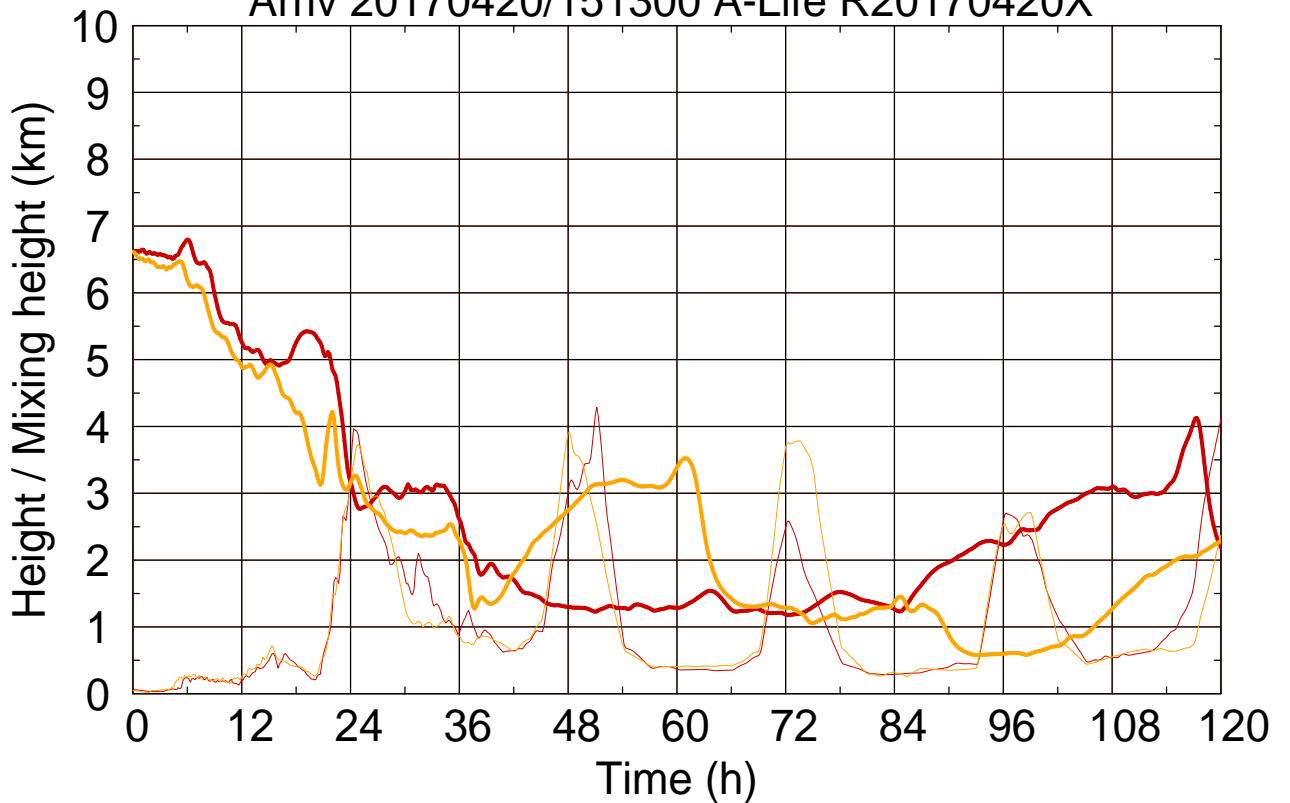

Arriv 20170420/151300 A-Life R20170420X

0 — 1 —

Arriv 20170420/151300 A-Life R20170420X

— Height — Mixing height