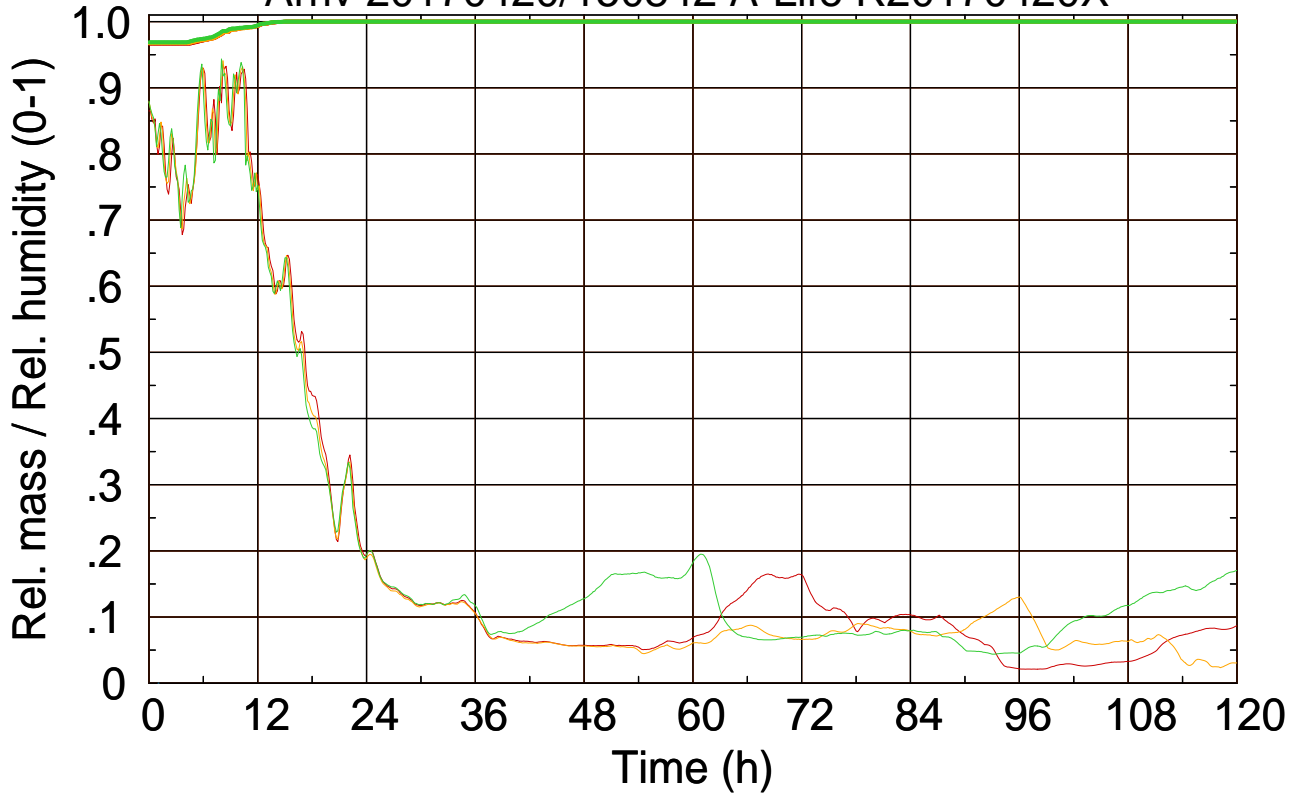

Arriv 20170420/151300 A-Life R20170420X

0 — 1 — 2 — 3 — 4 —

Arriv 20170420/151300 A-Life R20170420X

—— Height

—— Mixing height

Arriv 20170420/150842 A-Life R20170420X

0 — 1 — 2 —

Arriv 20170420/150842 A-Life R20170420X

— Height

— Mixing height