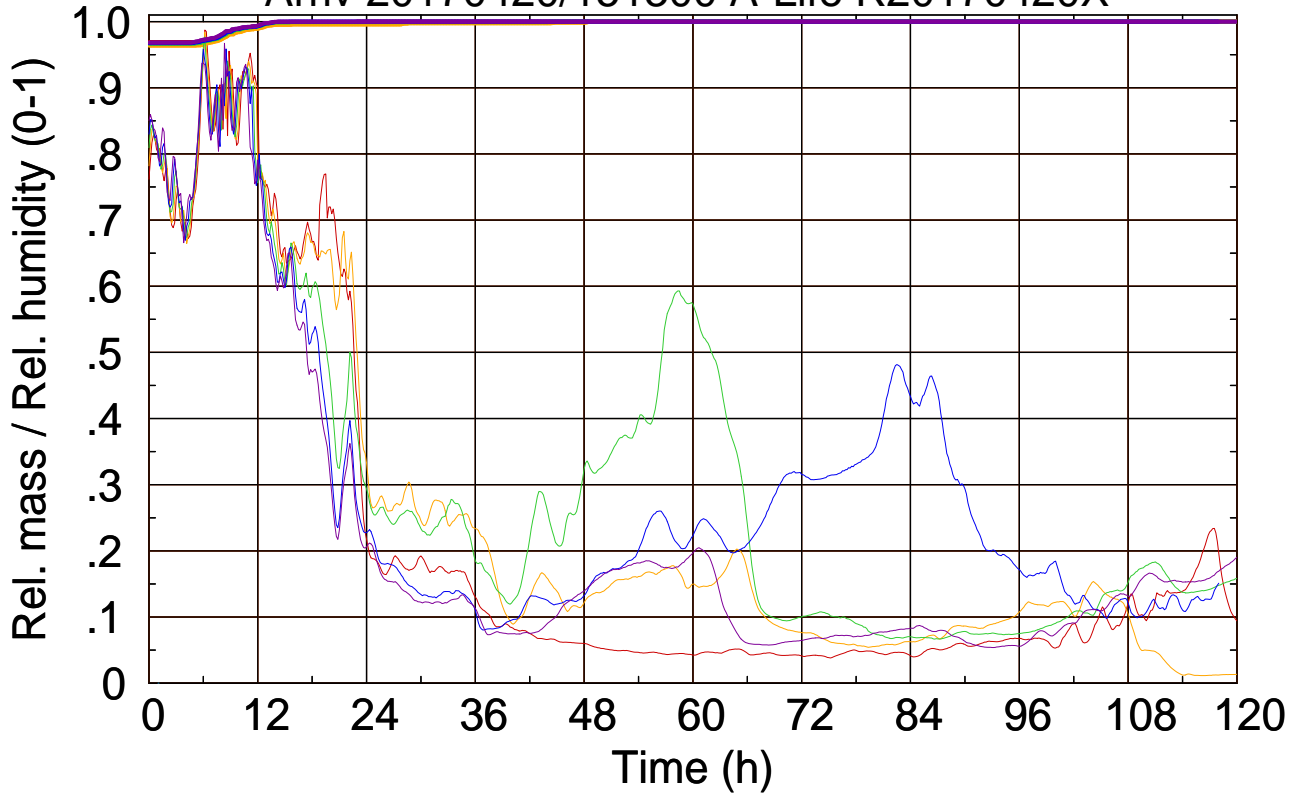

Arriv 20170420/151300 A-Life R20170420X

0 — 1 — 2 — 3 — 4 —

Arriv 20170420/151300 A-Life R20170420X

—— Height

—— Mixing height

Arriv 20170420/150842 A-Life R20170420X

0 — 1 — 2 —

Arriv 20170420/150842 A-Life R20170420X

— Height

— Mixing height