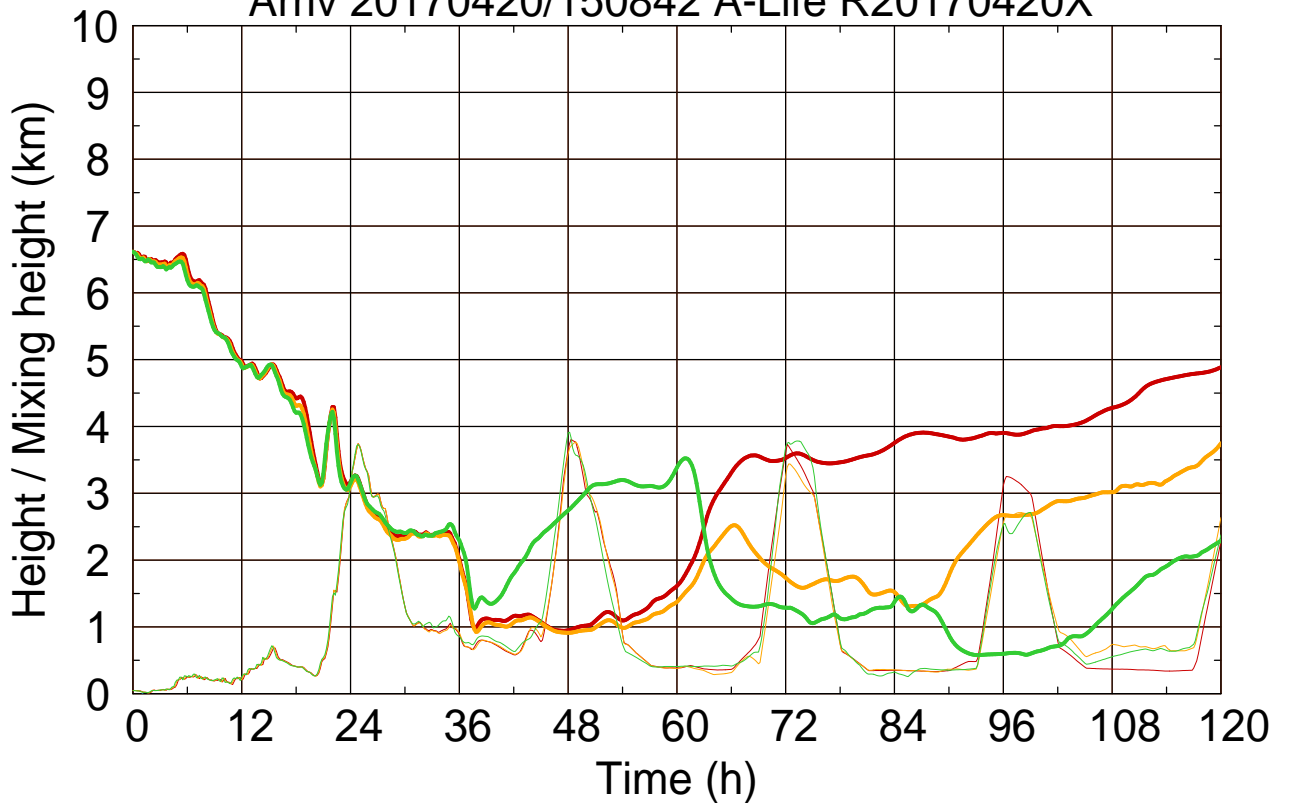

Arriv 20170420/151300 A-Life R20170420X

0 — 1 — 2 — 3 — 4 —

Arriv 20170420/151300 A-Life R20170420X

—— Height

—— Mixing height

Arriv 20170420/150842 A-Life R20170420X

0 — 1 — 2 —

Arriv 20170420/150842 A-Life R20170420X

— Height

— Mixing height