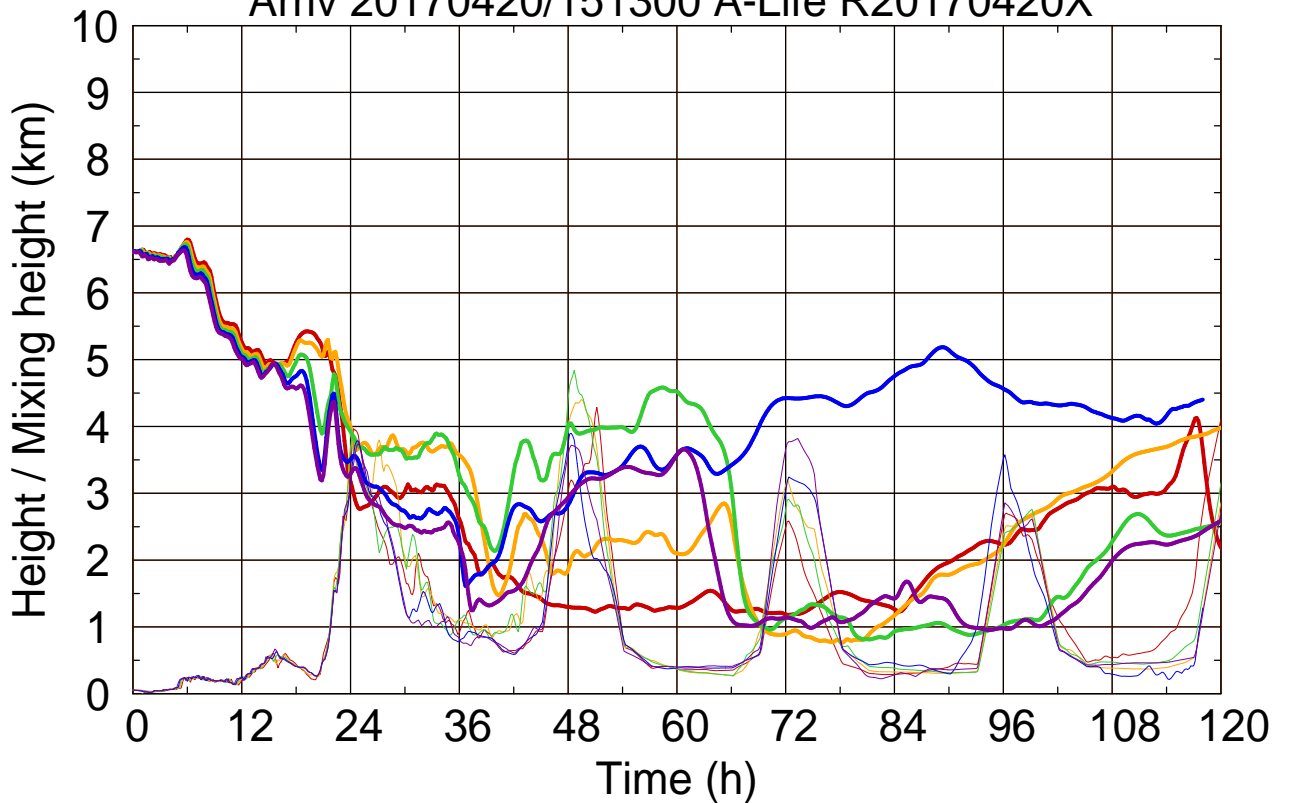

Arriv 20170420/151300 A-Life R20170420X

0 — 1 — 2 — 3 — 4 —

Arriv 20170420/151300 A-Life R20170420X

—— Height

—— Mixing height

Arriv 20170420/150842 A-Life R20170420X

0 — 1 — 2 —

Arriv 20170420/150842 A-Life R20170420X

— Height

— Mixing height