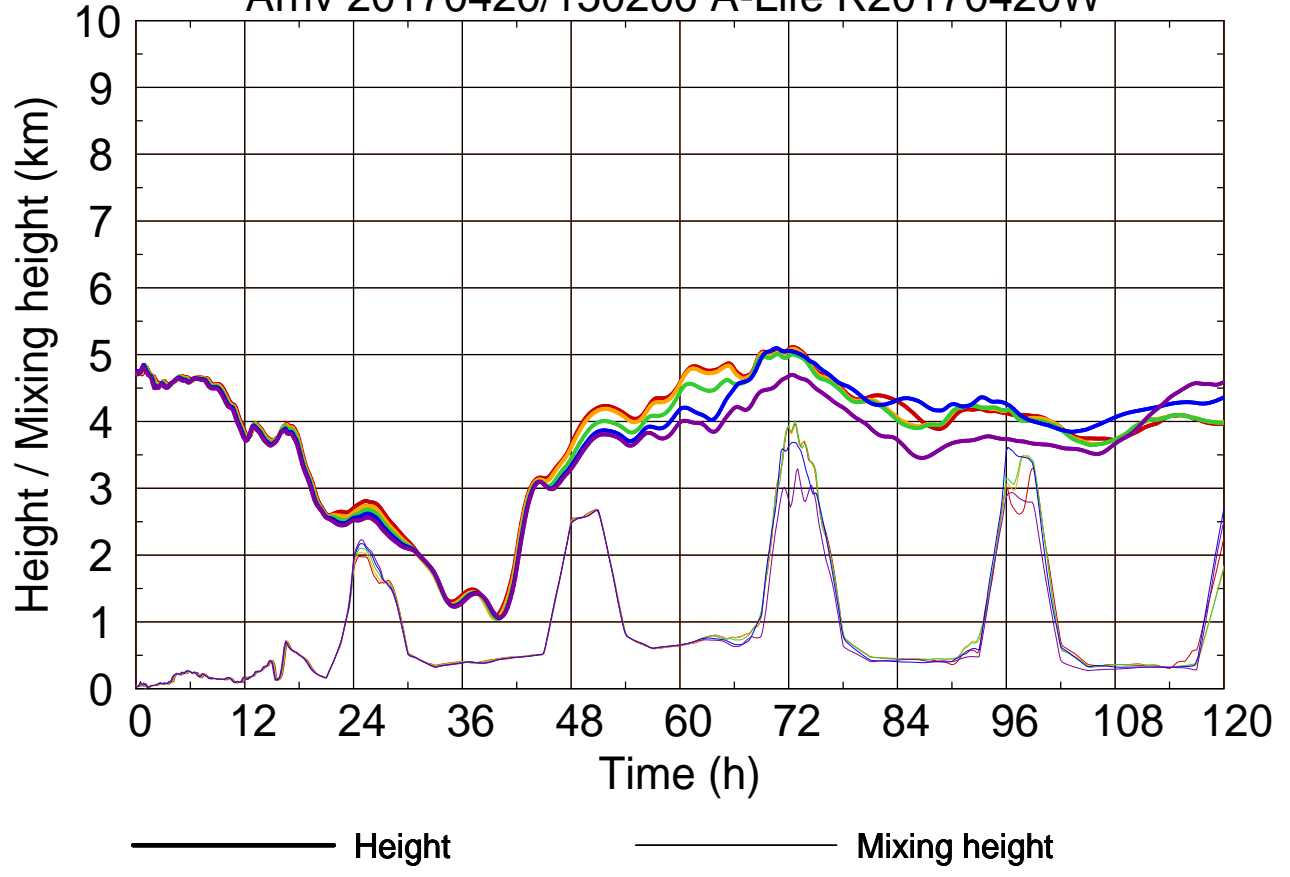

Arriv 20170420/150200 A-Life R20170420W

Arriv 20170420/150200 A-Life R20170420W

Arriv 20170420/145750 A-Life R20170420W

0 ——— 1 ———

Arriv 20170420/145750 A-Life R20170420W

————— Height      ————— Mixing height