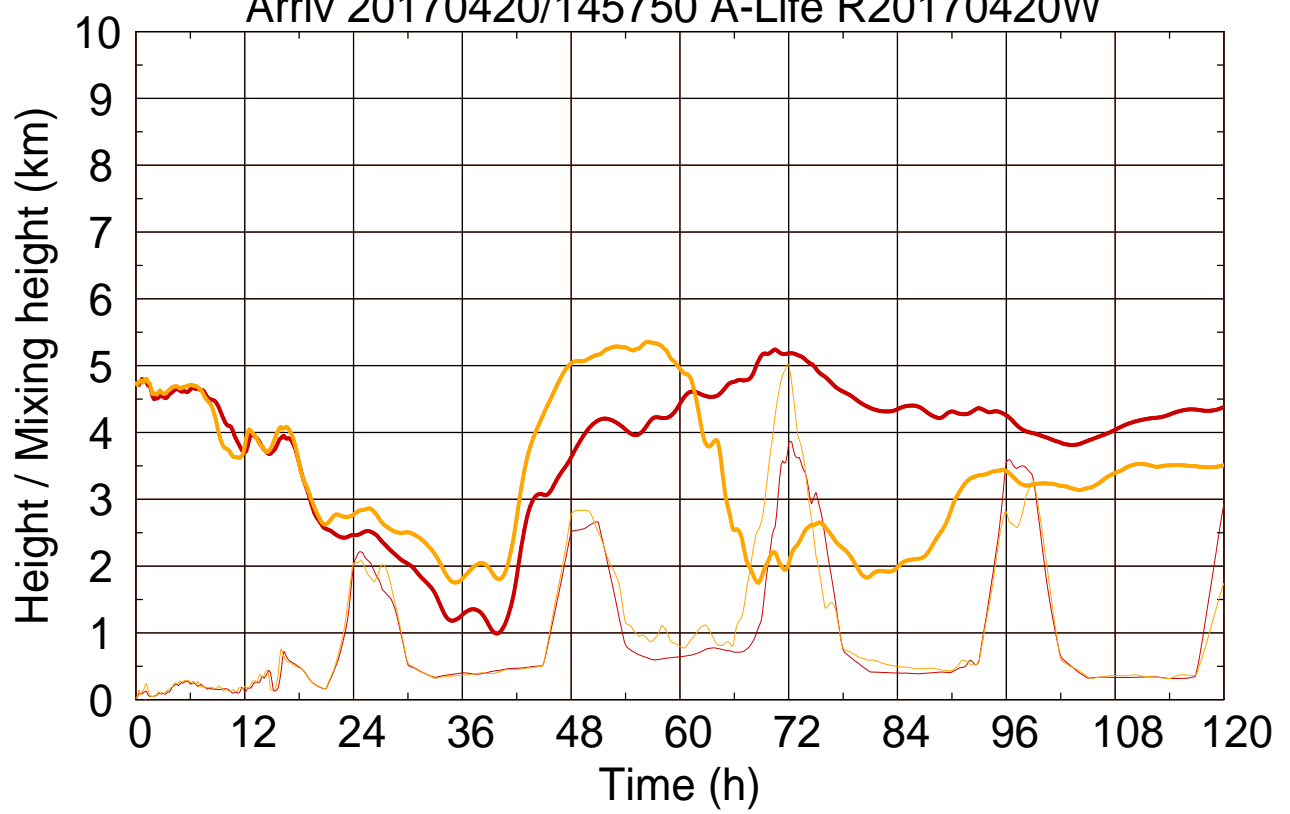

Arriv 20170420/150200 A-Life R20170420W

Arriv 20170420/150200 A-Life R20170420W

Arriv 20170420/145750 A-Life R20170420W

0 ——— 1 ———

Arriv 20170420/145750 A-Life R20170420W

————— Height      ————— Mixing height