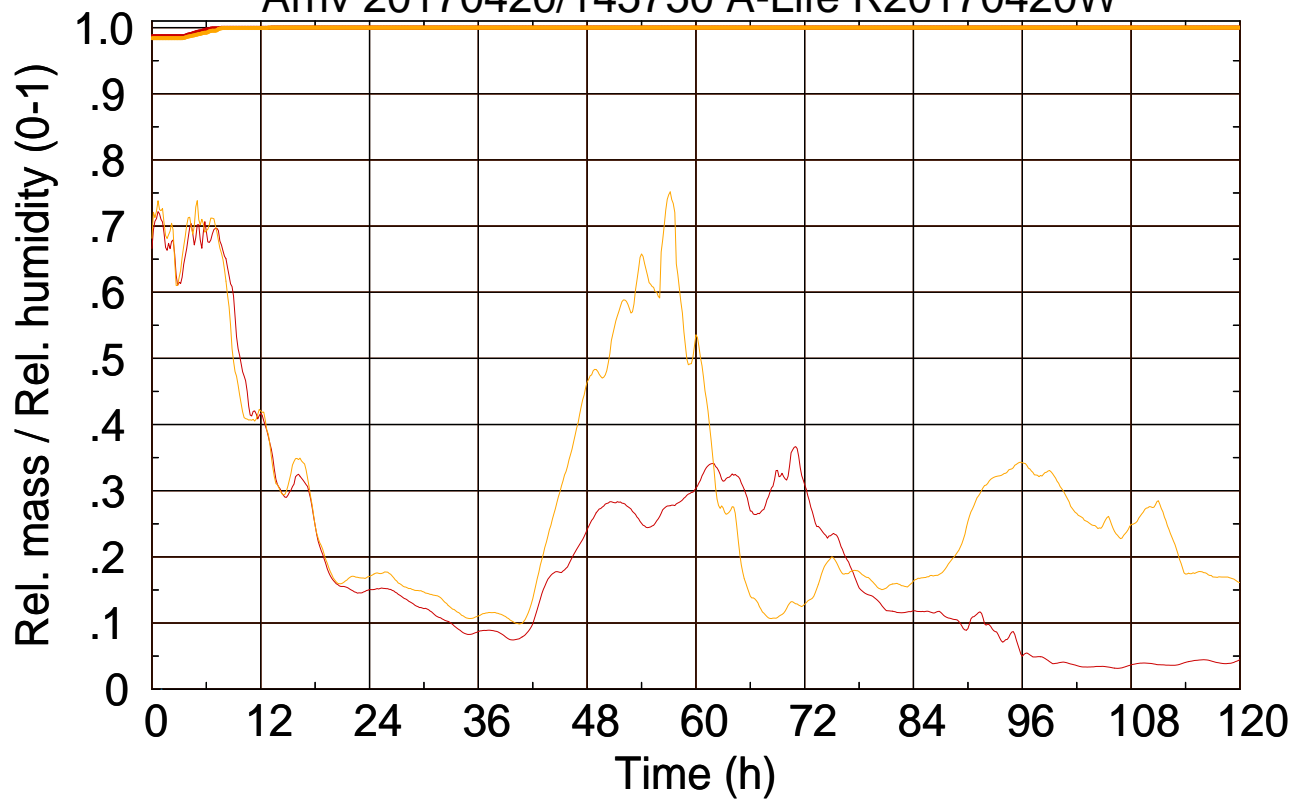

Arriv 20170420/150200 A-Life R20170420W

Arriv 20170420/150200 A-Life R20170420W

Arriv 20170420/145750 A-Life R20170420W

0 ——— 1 ———

Arriv 20170420/145750 A-Life R20170420W

————— Height      ————— Mixing height