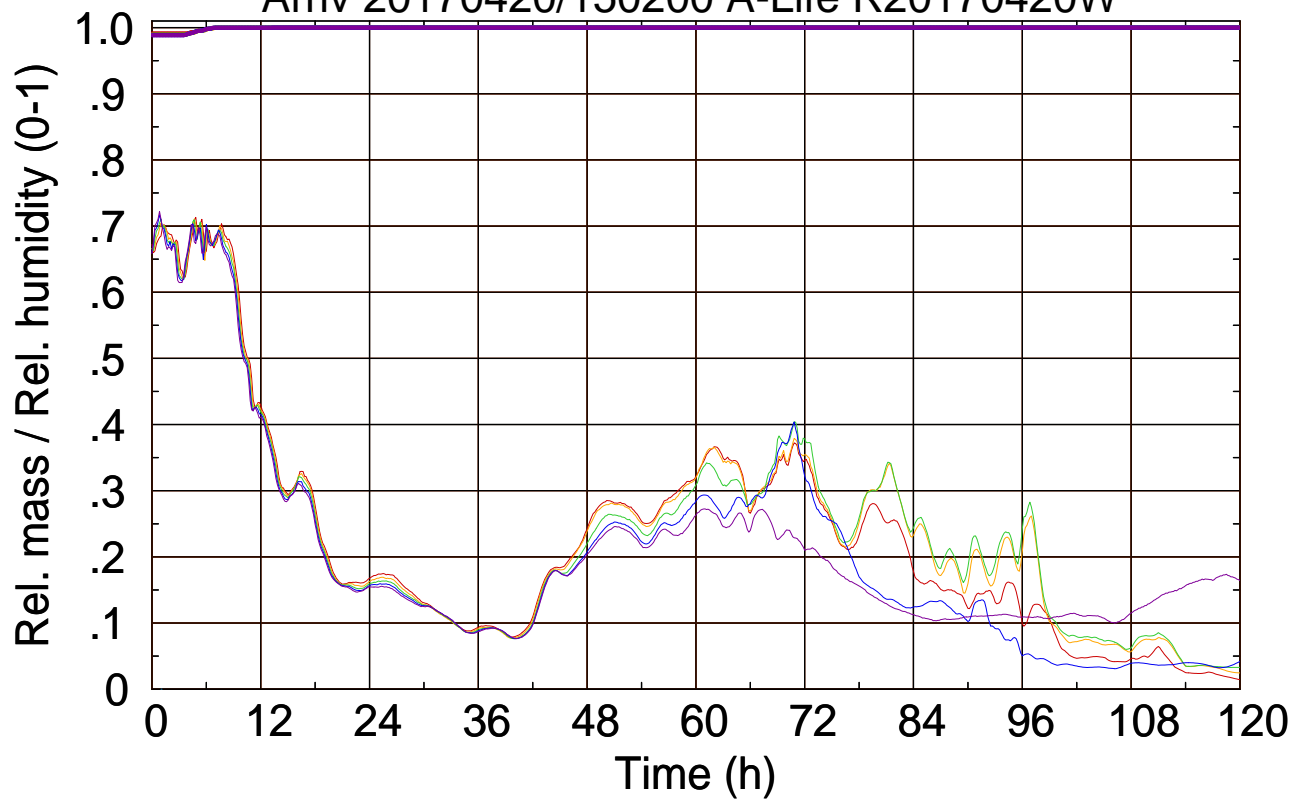

Arriv 20170420/150200 A-Life R20170420W

Arriv 20170420/150200 A-Life R20170420W

Arriv 20170420/145750 A-Life R20170420W

0 ——— 1 ———

Arriv 20170420/145750 A-Life R20170420W

————— Height      ————— Mixing height