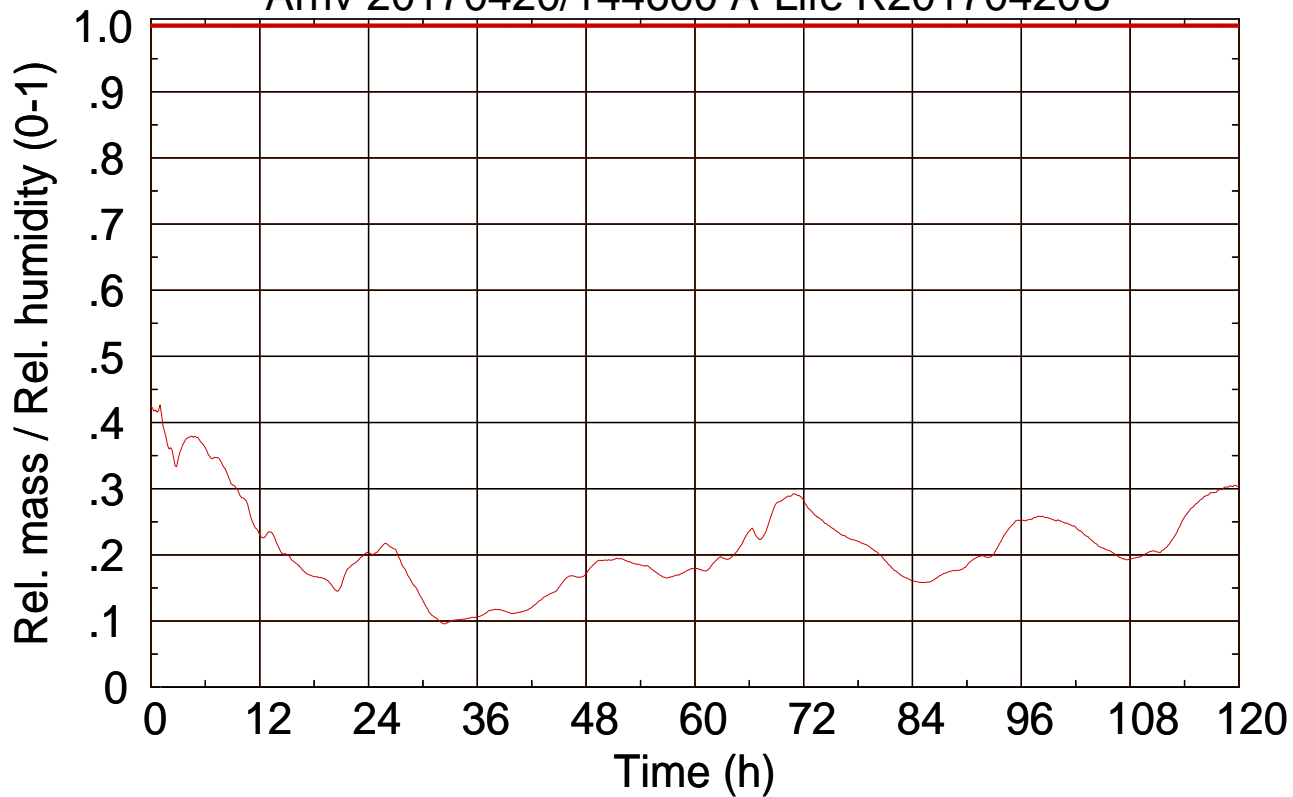

Arriv 20170420/144600 A-Life R20170420U

0 —

Arriv 20170420/144600 A-Life R20170420U

— Height

— Mixing height