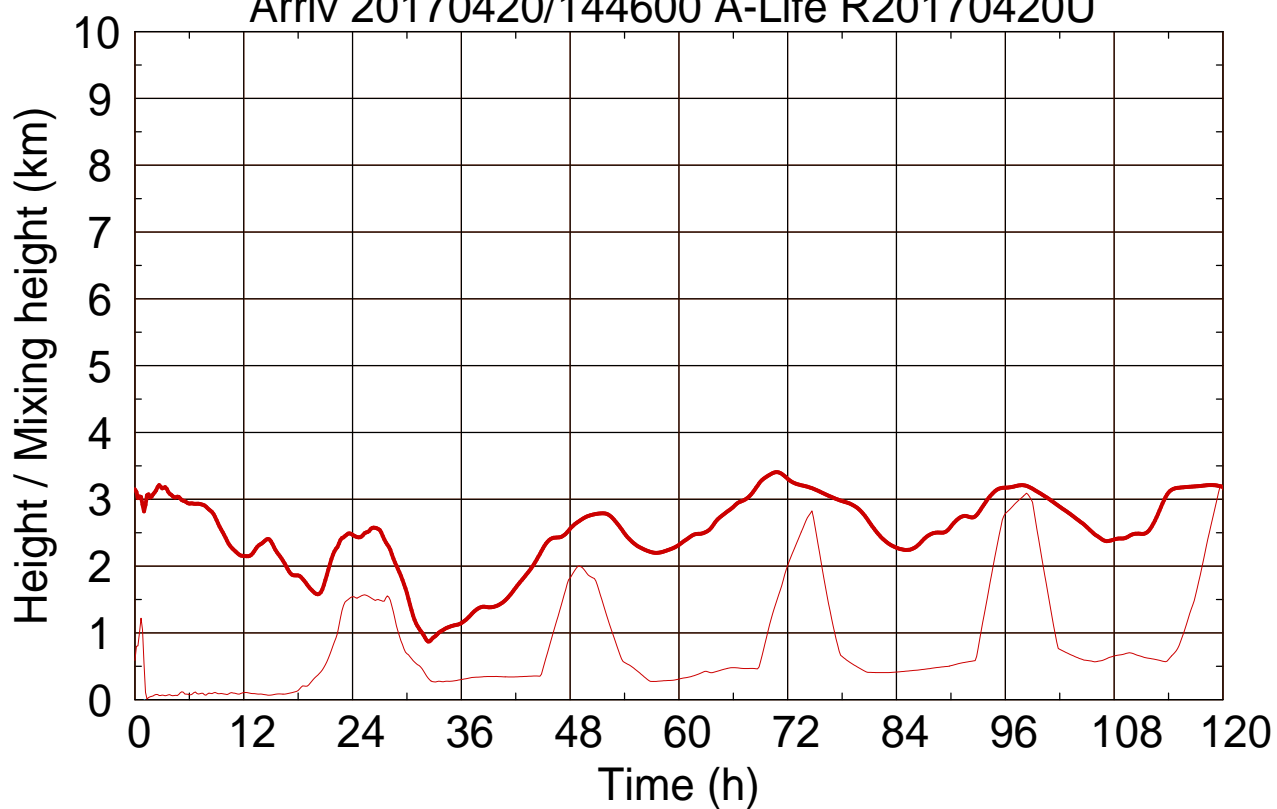

Arriv 20170420/144600 A-Life R20170420U

0 —

Arriv 20170420/144600 A-Life R20170420U

— Height

— Mixing height