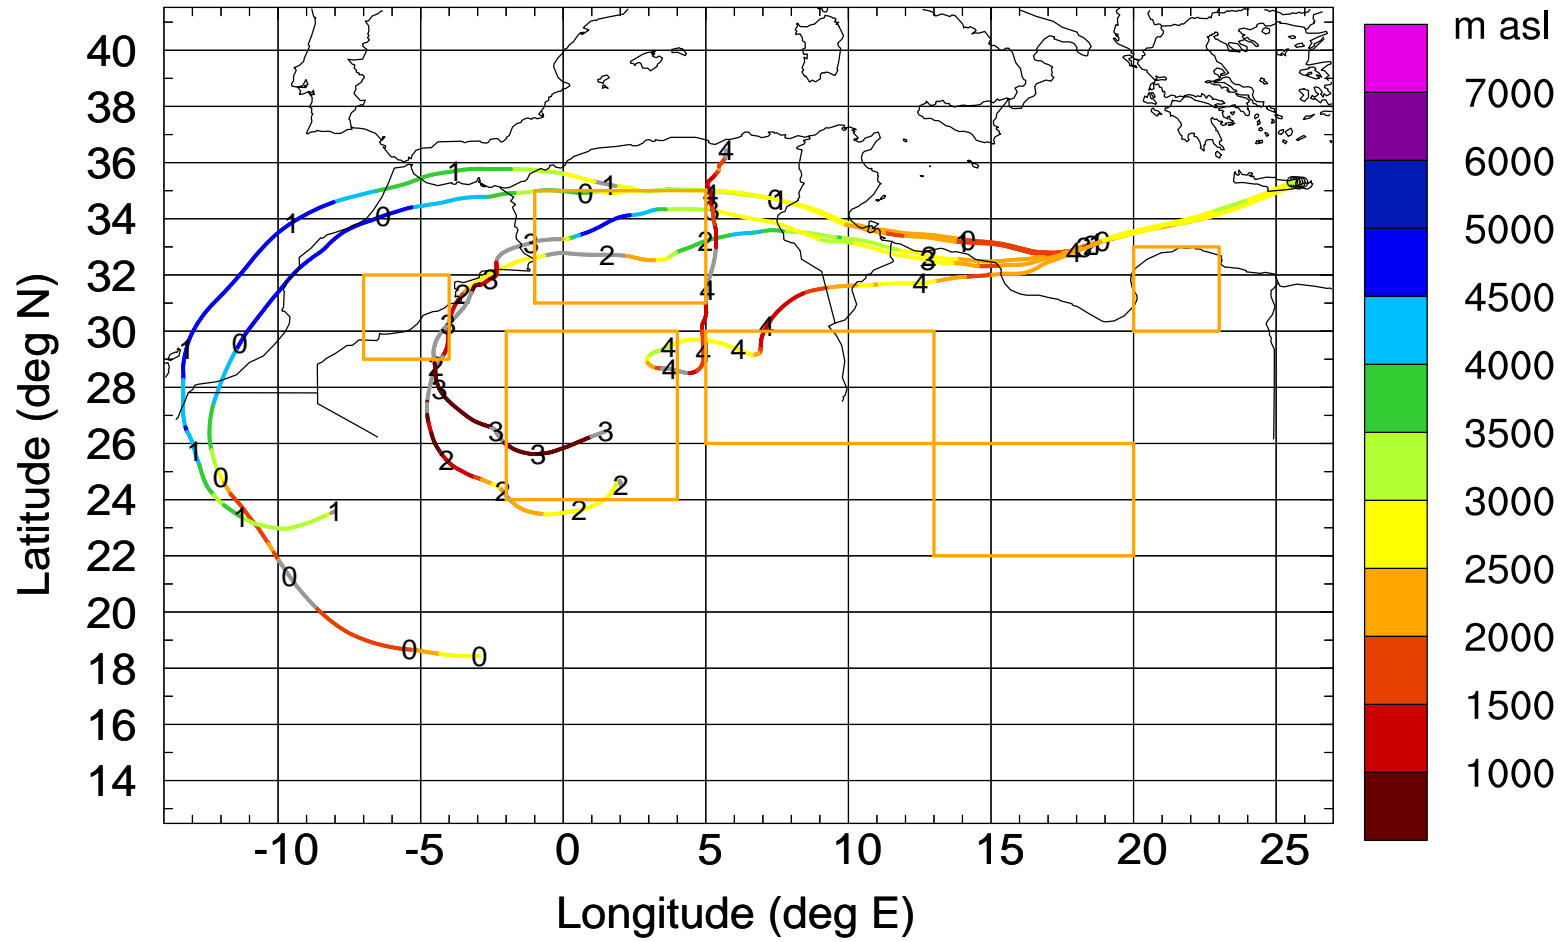

Level #1 of flight 170420b

Arriv 20170420/145000 A-Life R20170420

Level #1 of flight 170420b

Arriv 20170420/144600 A-Life R20170420