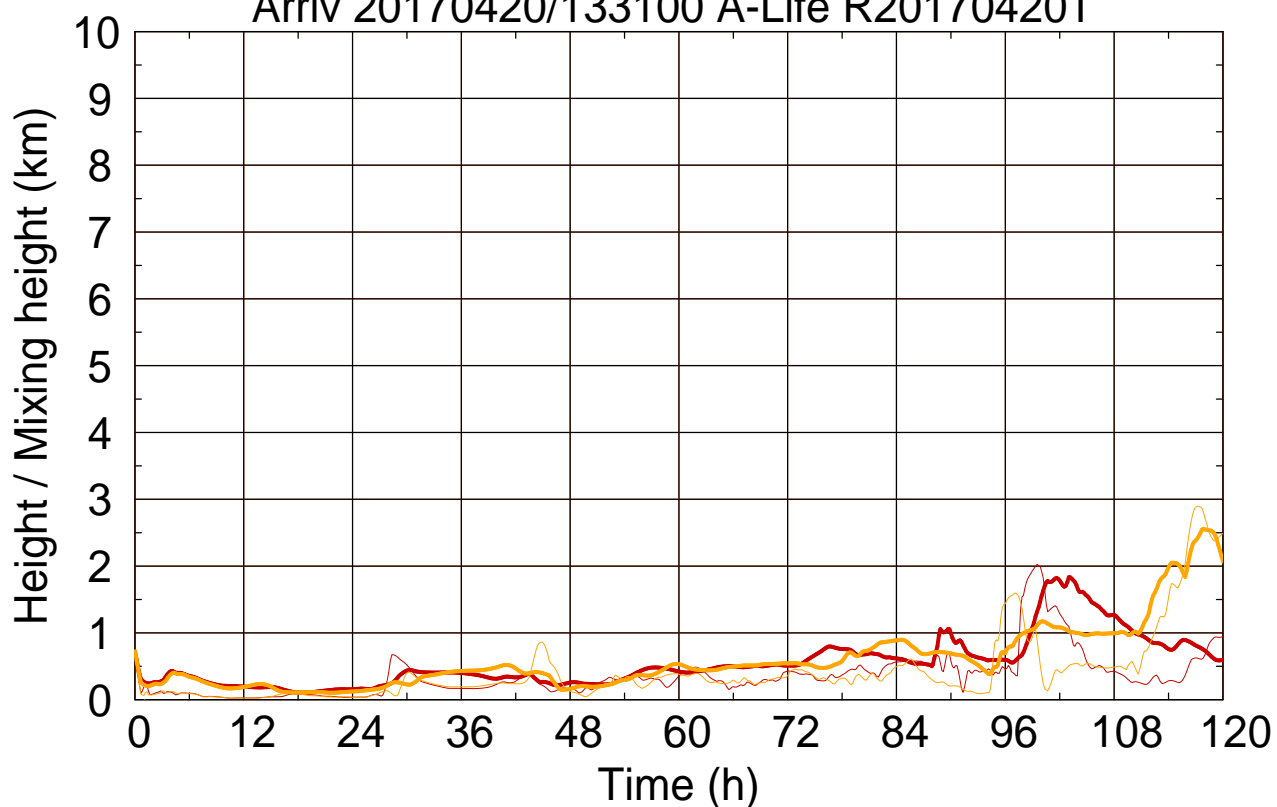

Arriv 20170420/133100 A-Life R20170420T

0 — 1

Arriv 20170420/133100 A-Life R20170420T

— Height

— Mixing height