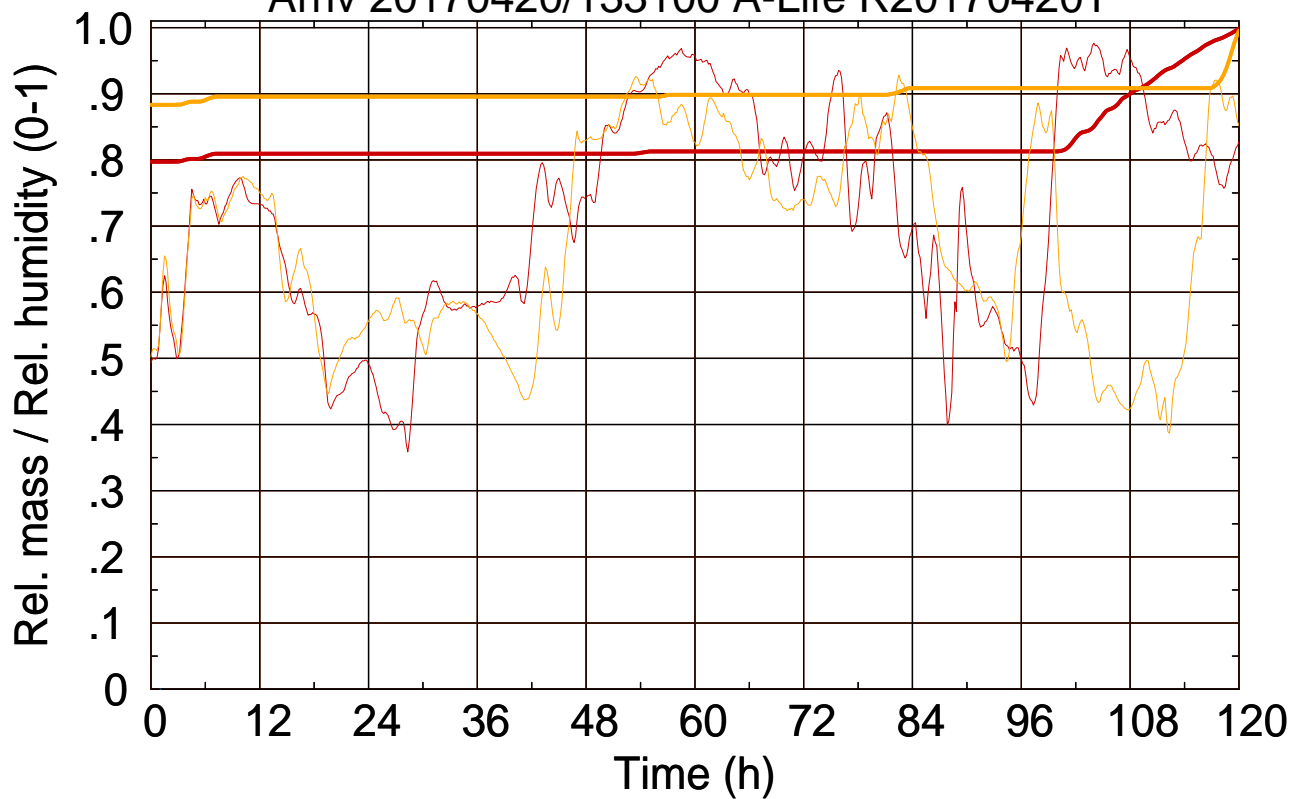

Arriv 20170420/133100 A-Life R20170420T

0 — 1

Arriv 20170420/133100 A-Life R20170420T

— Height

— Mixing height