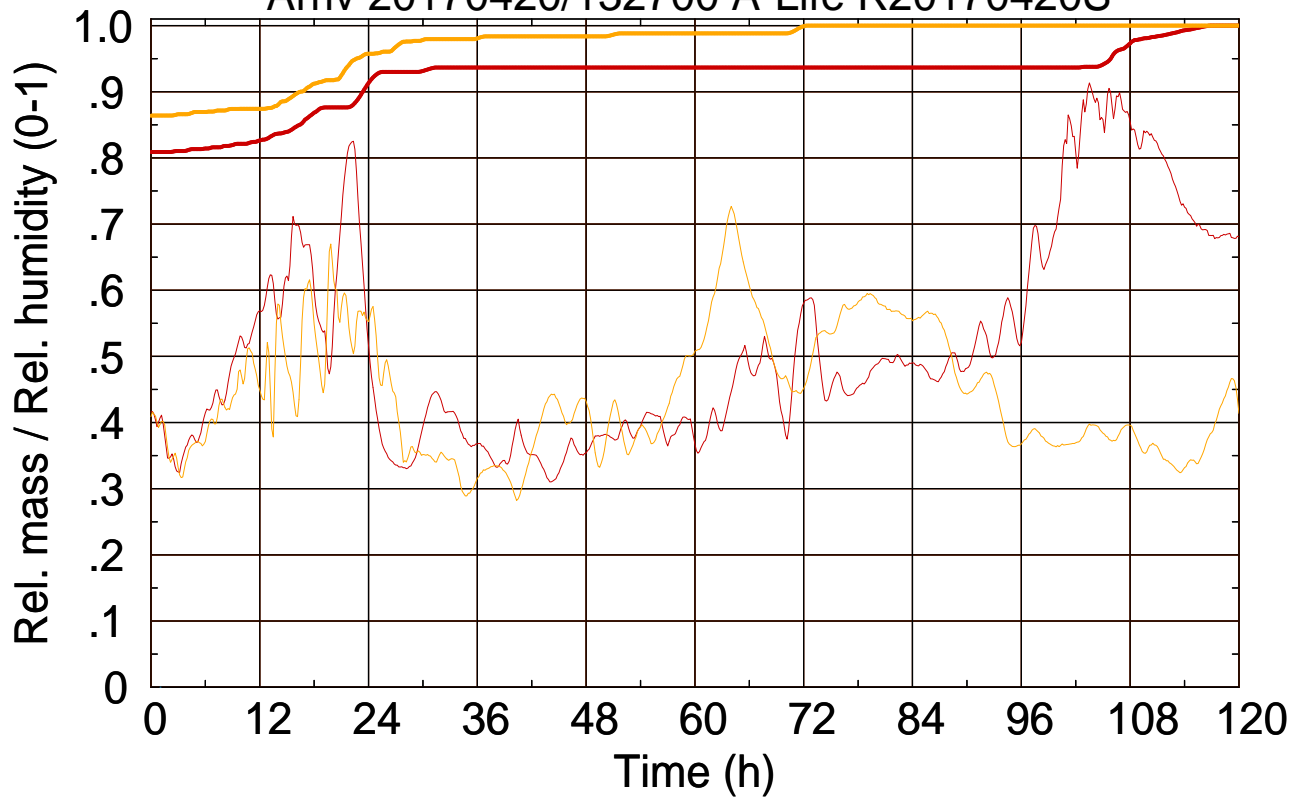

Arriv 20170420/132700 A-Life R20170420S

0 — 1 —

Arriv 20170420/132700 A-Life R20170420S

— Height — Mixing height