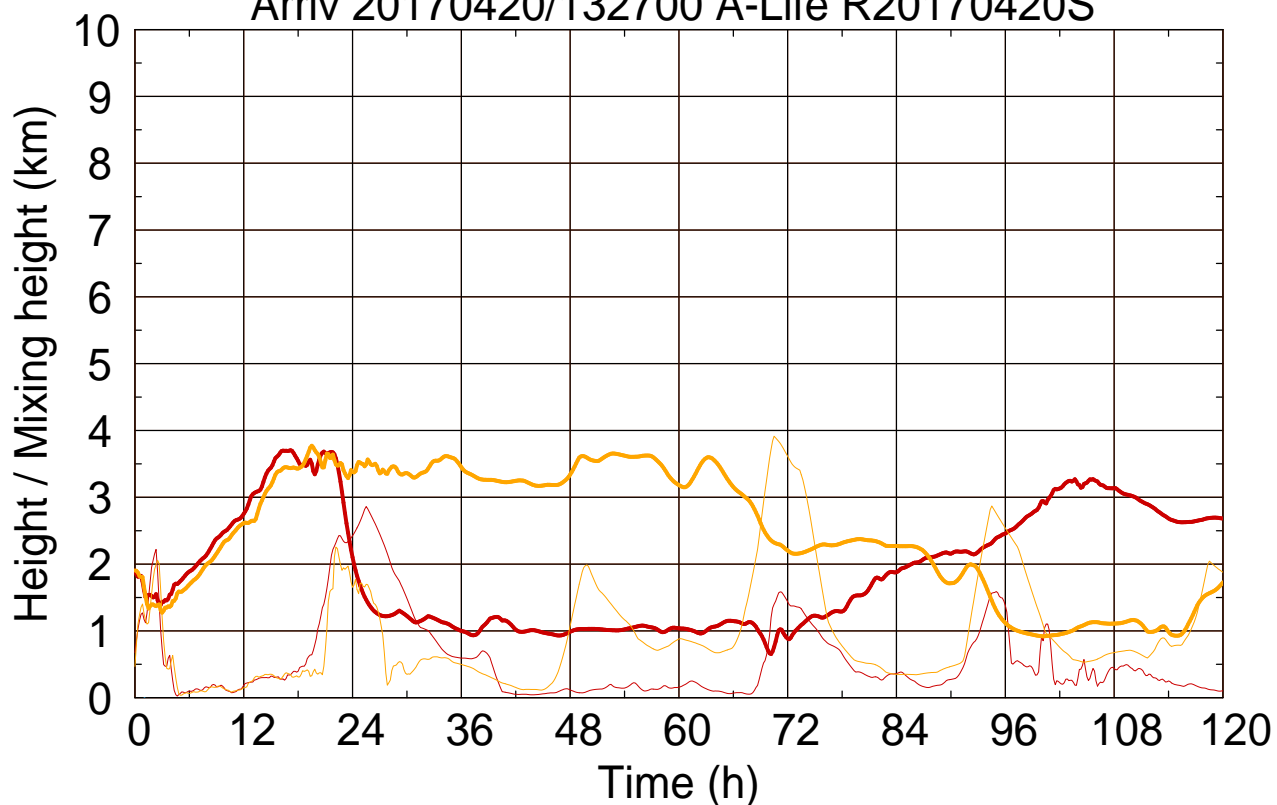

Arriv 20170420/132700 A-Life R20170420S

0 — 1 —

Arriv 20170420/132700 A-Life R20170420S

— Height — Mixing height