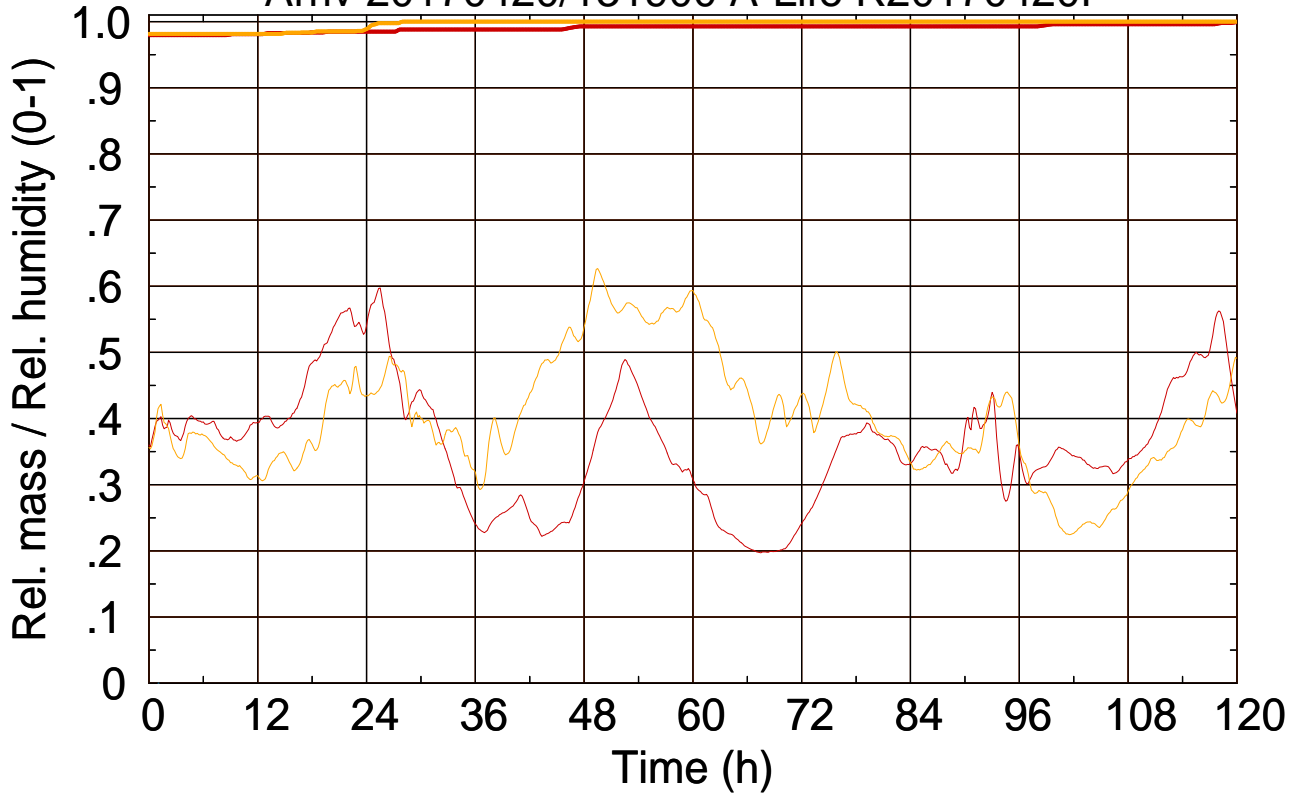

Arriv 20170420/131900 A-Life R20170420P

0 — 1 —

Arriv 20170420/131900 A-Life R20170420P

— Height — Mixing height