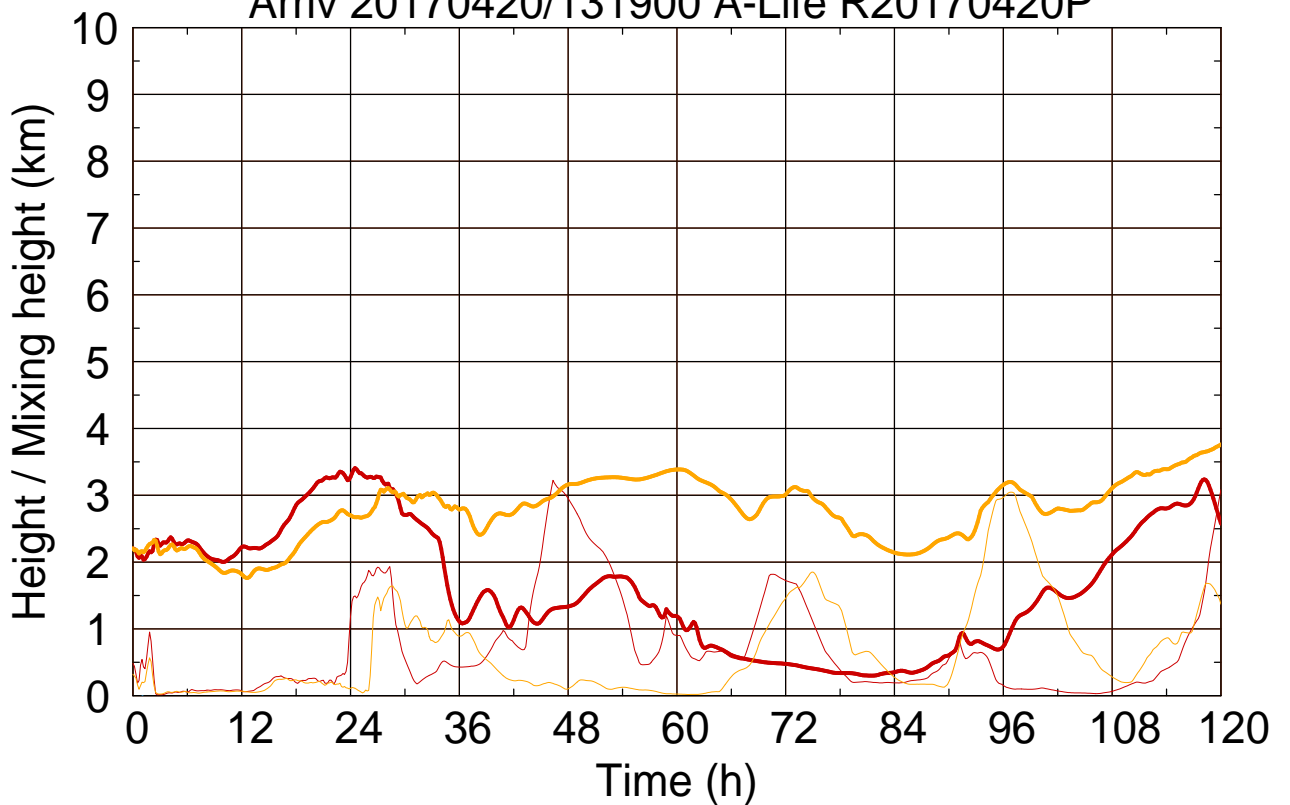

Arriv 20170420/131900 A-Life R20170420P

0 — 1 —

Arriv 20170420/131900 A-Life R20170420P

— Height — Mixing height