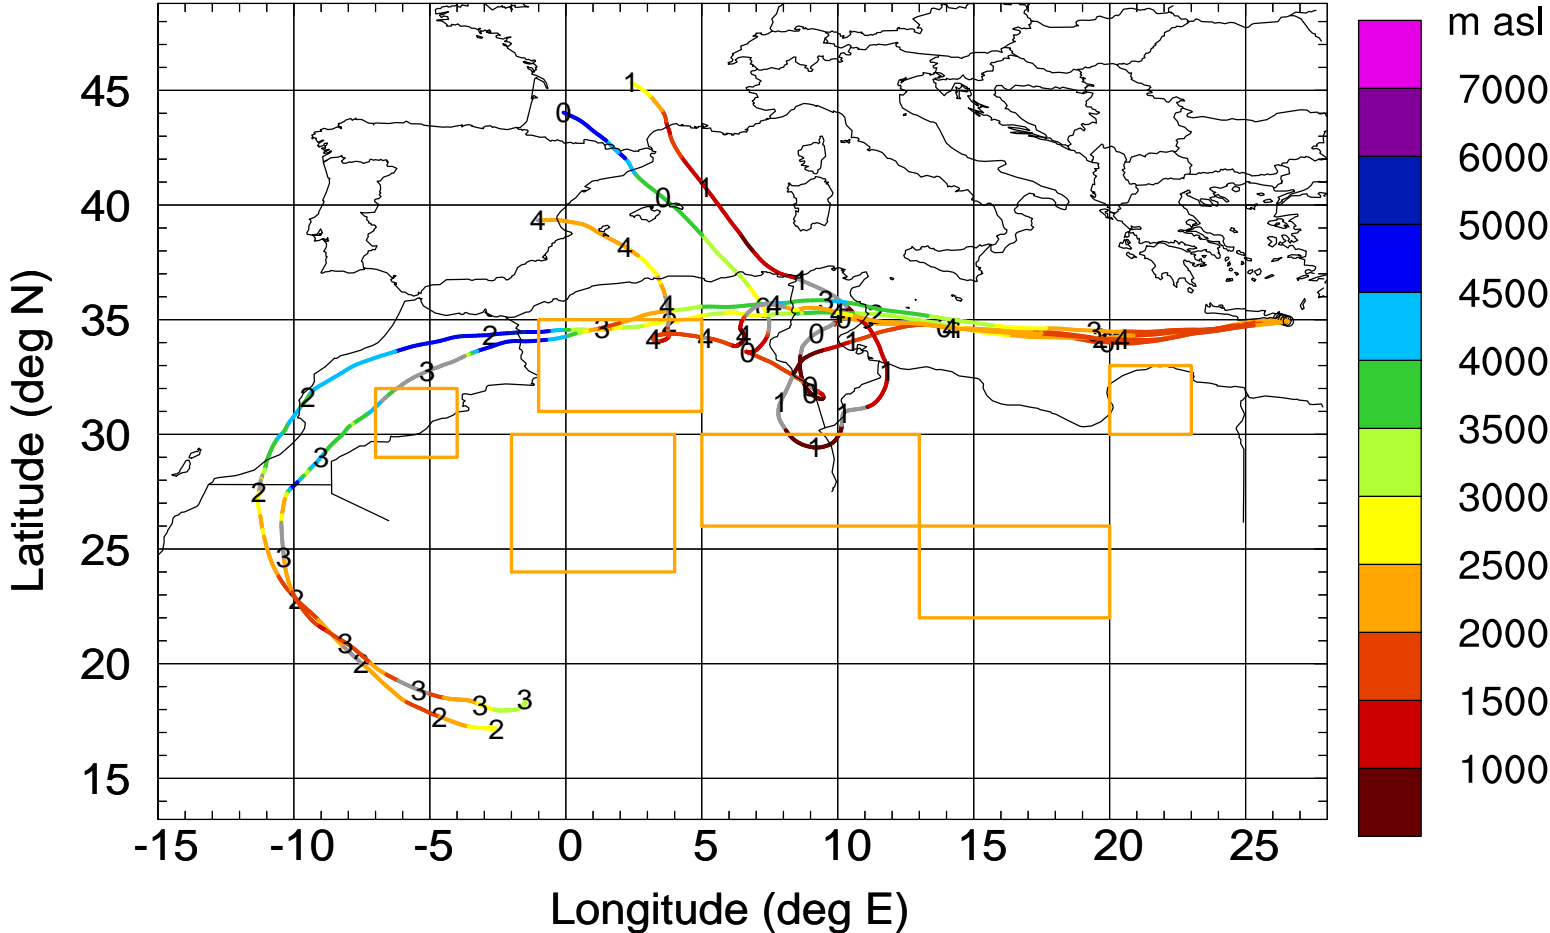

Level #14 of flight 170420a

Arriv 20170420/131800 A-Life R20170420

Level #14 of flight 170420a

Arriv 20170420/131134 A-Life R20170420