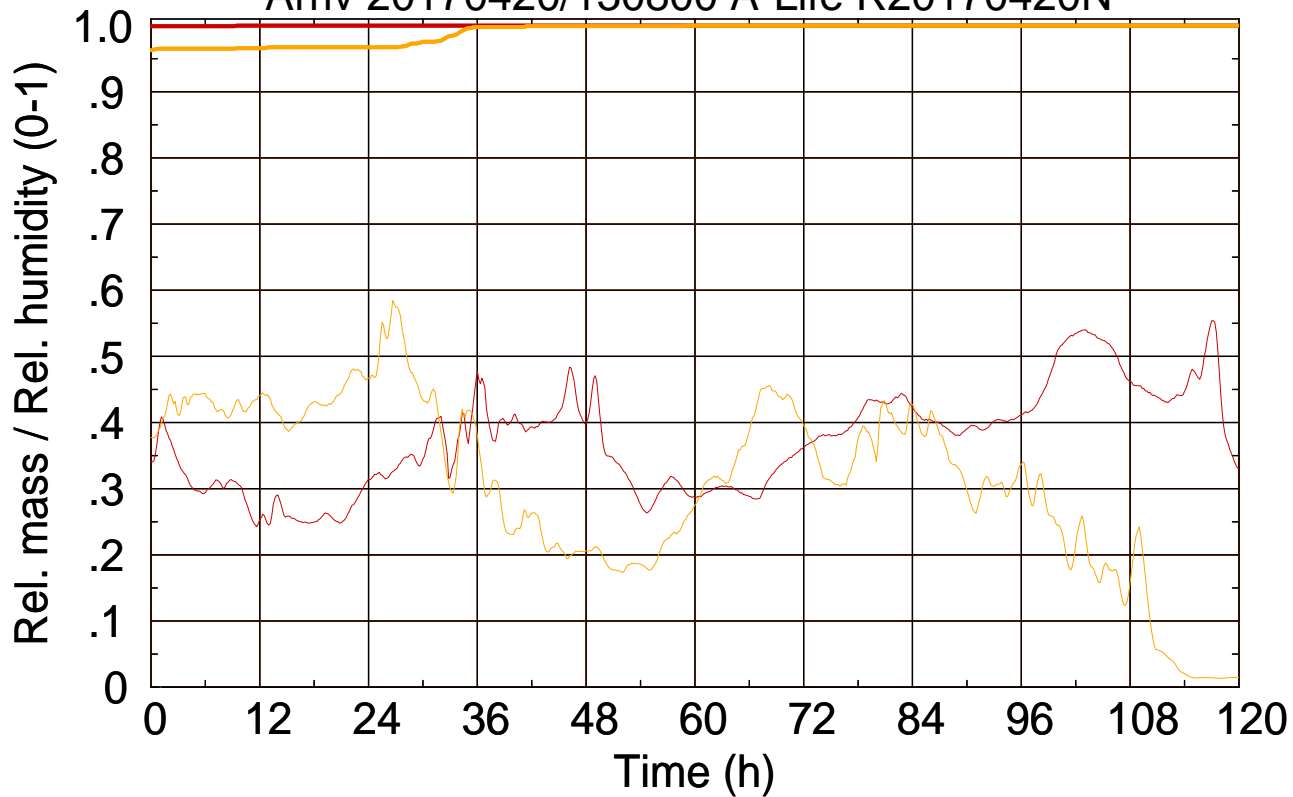

Arriv 20170420/130800 A-Life R20170420N

0 — 1 —

Arriv 20170420/130800 A-Life R20170420N

— Height — Mixing height