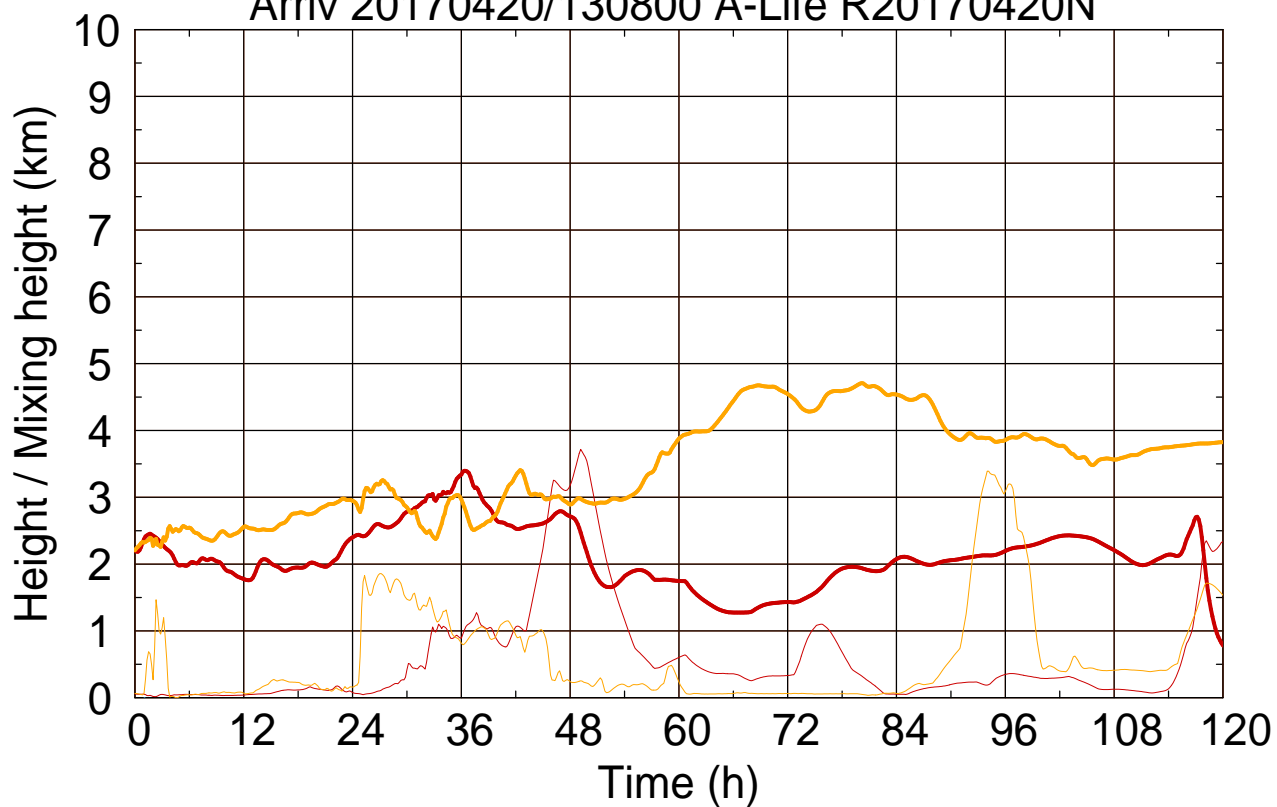

Arriv 20170420/130800 A-Life R20170420N

0 — 1 —

Arriv 20170420/130800 A-Life R20170420N

— Height — Mixing height