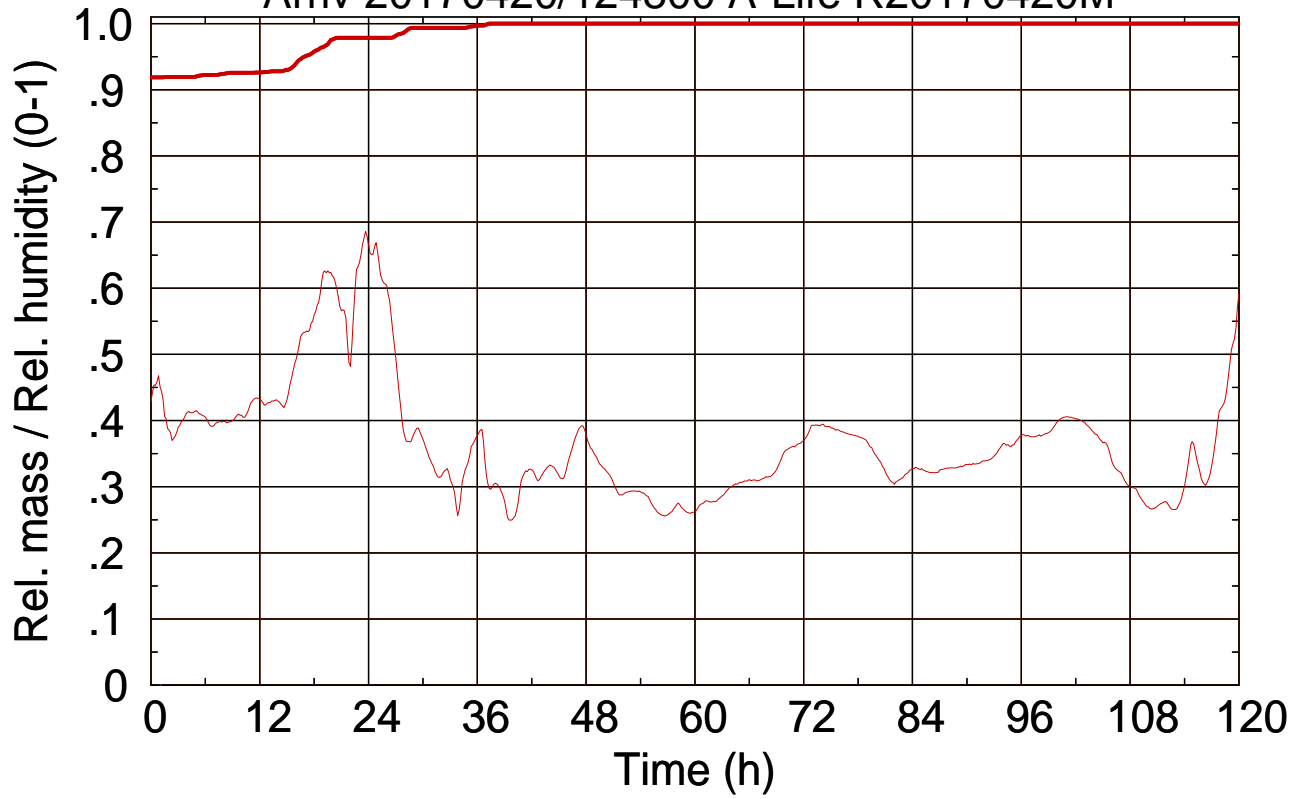

Arriv 20170420/124800 A-Life R20170420M

0 —

Arriv 20170420/124800 A-Life R20170420M

— Height

— Mixing height