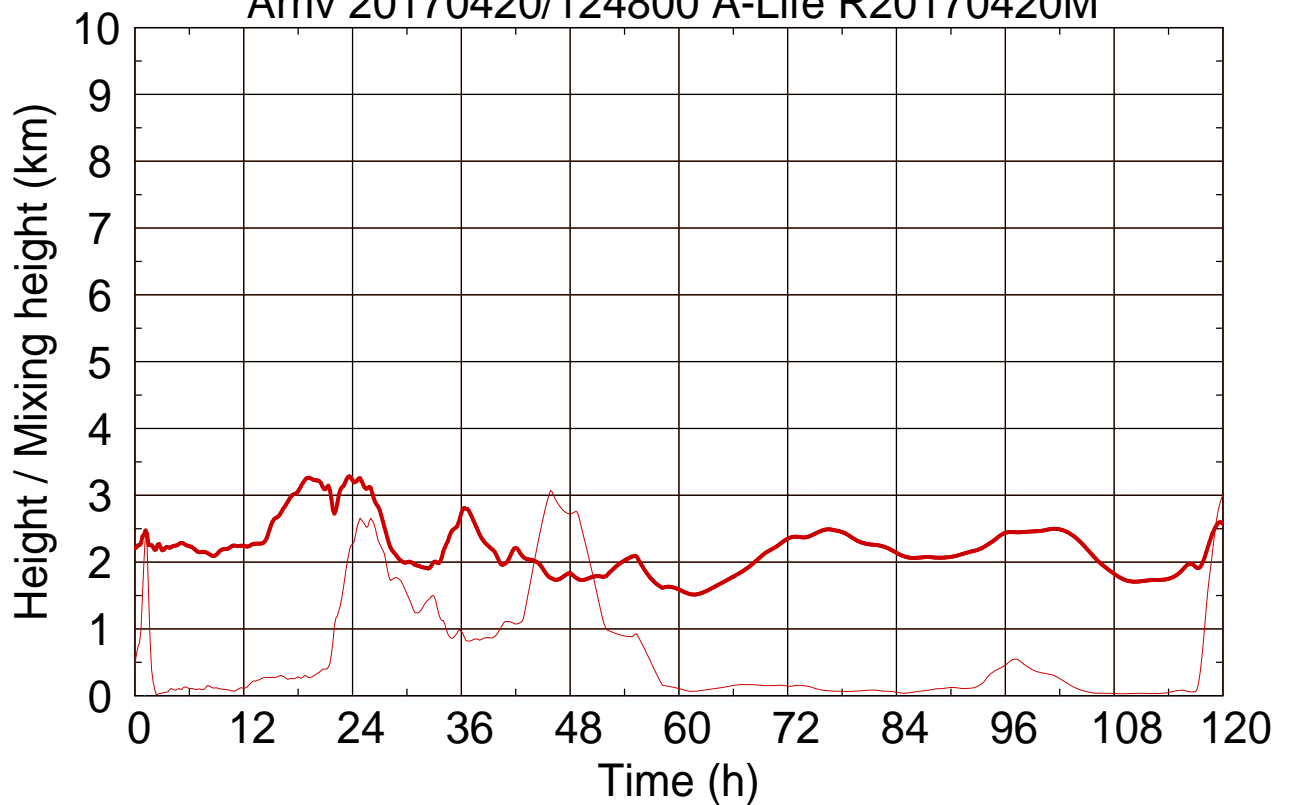

Arriv 20170420/124800 A-Life R20170420M

0 —

Arriv 20170420/124800 A-Life R20170420M

— Height

— Mixing height