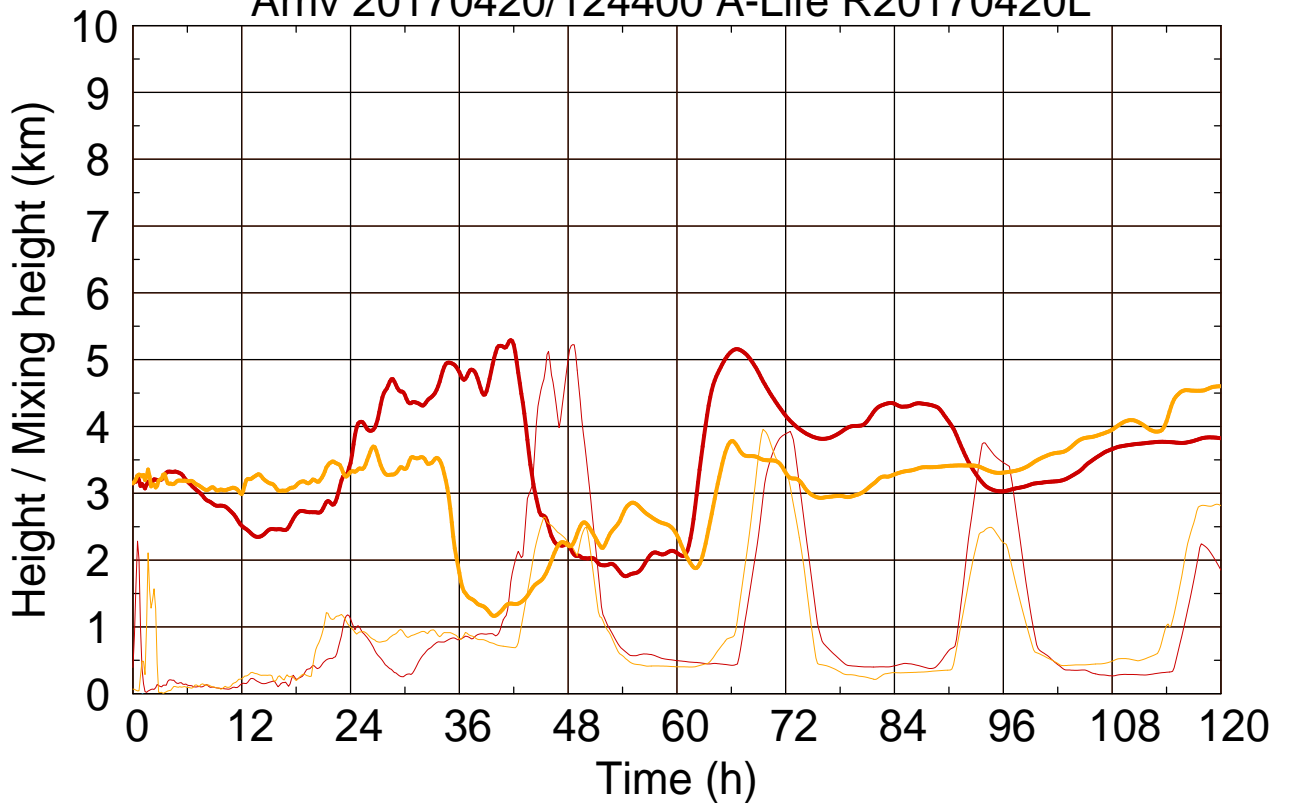

Arriv 20170420/124400 A-Life R20170420L

0 — 1 —

Arriv 20170420/124400 A-Life R20170420L

— Height — Mixing height