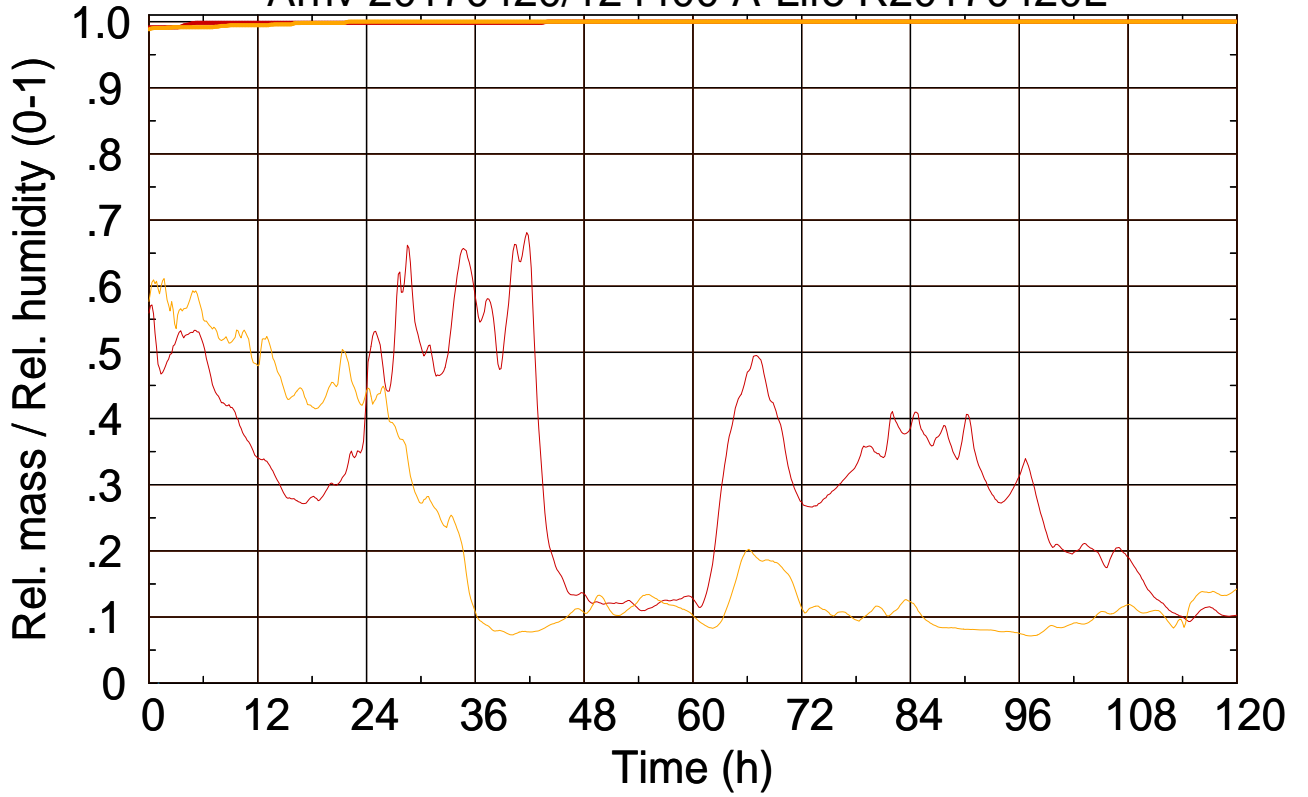

Arriv 20170420/124400 A-Life R20170420L

0 — 1 —

Arriv 20170420/124400 A-Life R20170420L

— Height — Mixing height